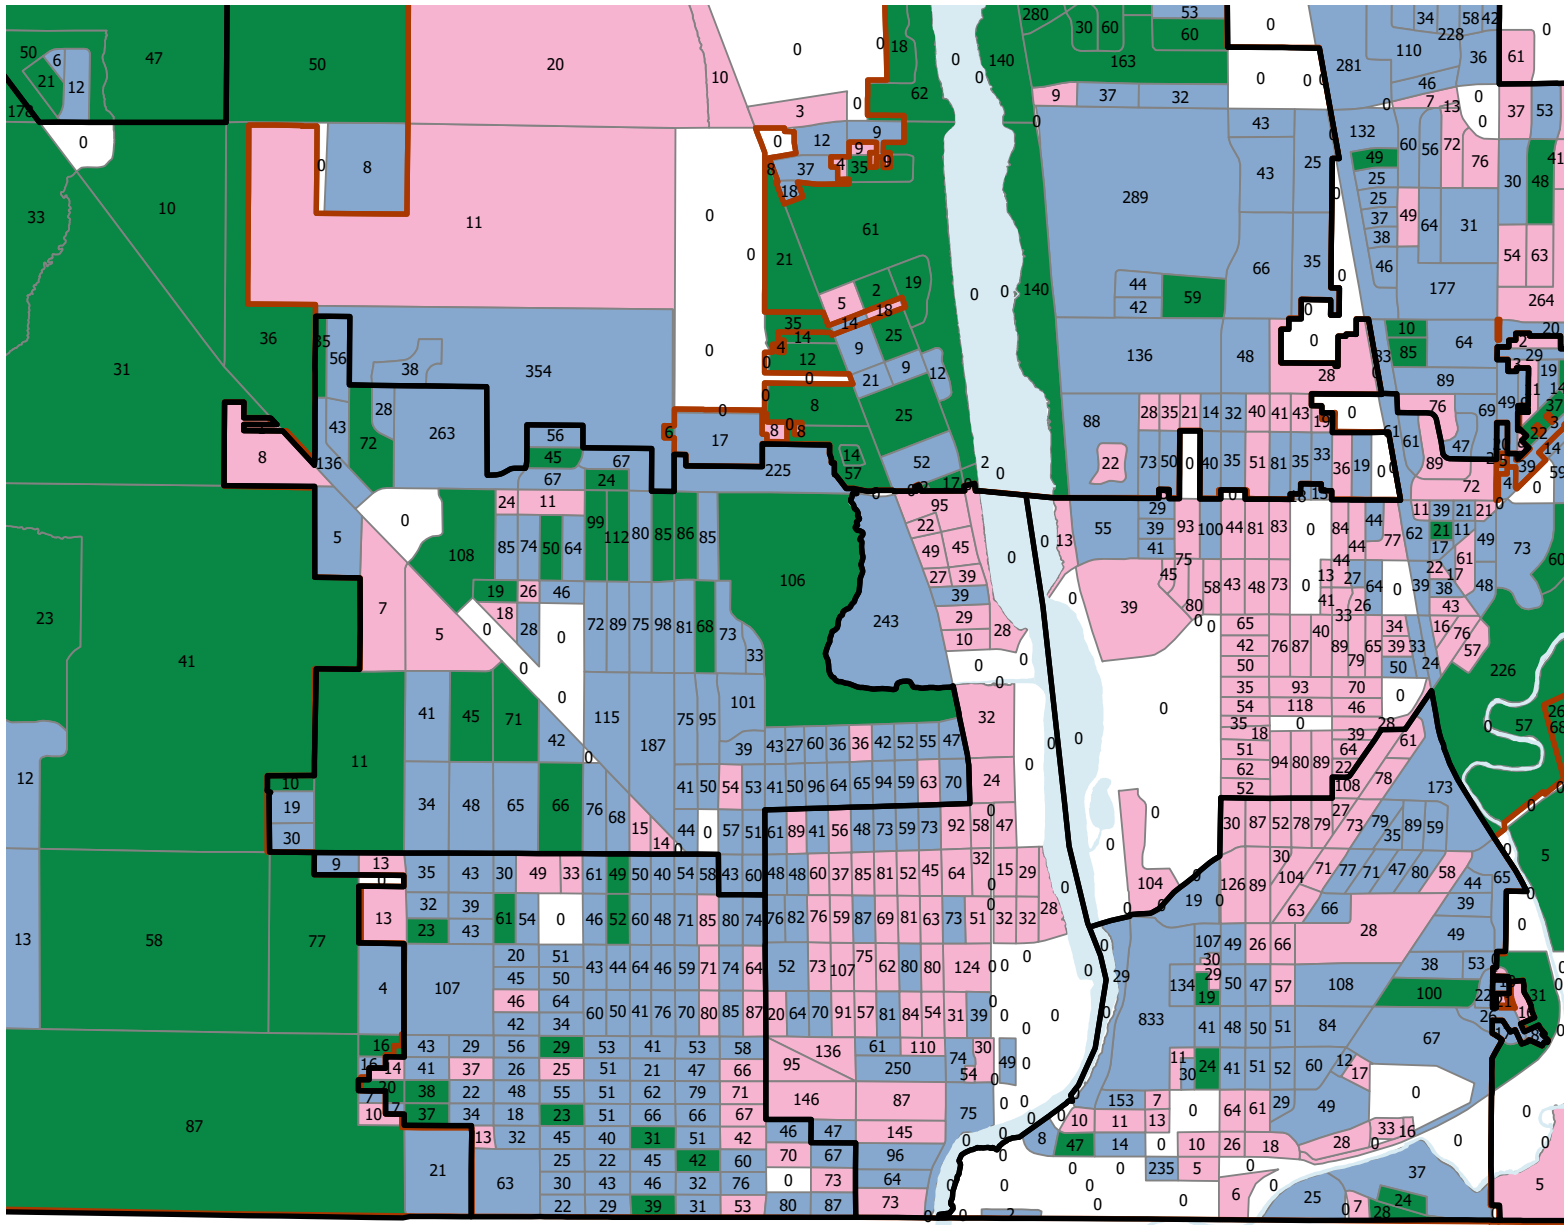

Draft 2A Supervisory District Racial Breakdown by Block - Beloit, Wisconsin

Tentative Supervisory District Plan Draft

Supervisory Districts
 Municipal Boundary
 Rivers and Lakes

Racial Distribution by Block

WHITE / PERSONS
 BIPOC / PERSONS

High
 Low
 Low High

Rock County Geographic Information Systems (GIS)
 Planning, Economic and Community
 Development Agency

51 S Main St, Janesville, WI 53545
 (TEL) 608-757-5587, (FAX) 608-757-5586
 email: Planning@co.rock.wi.us