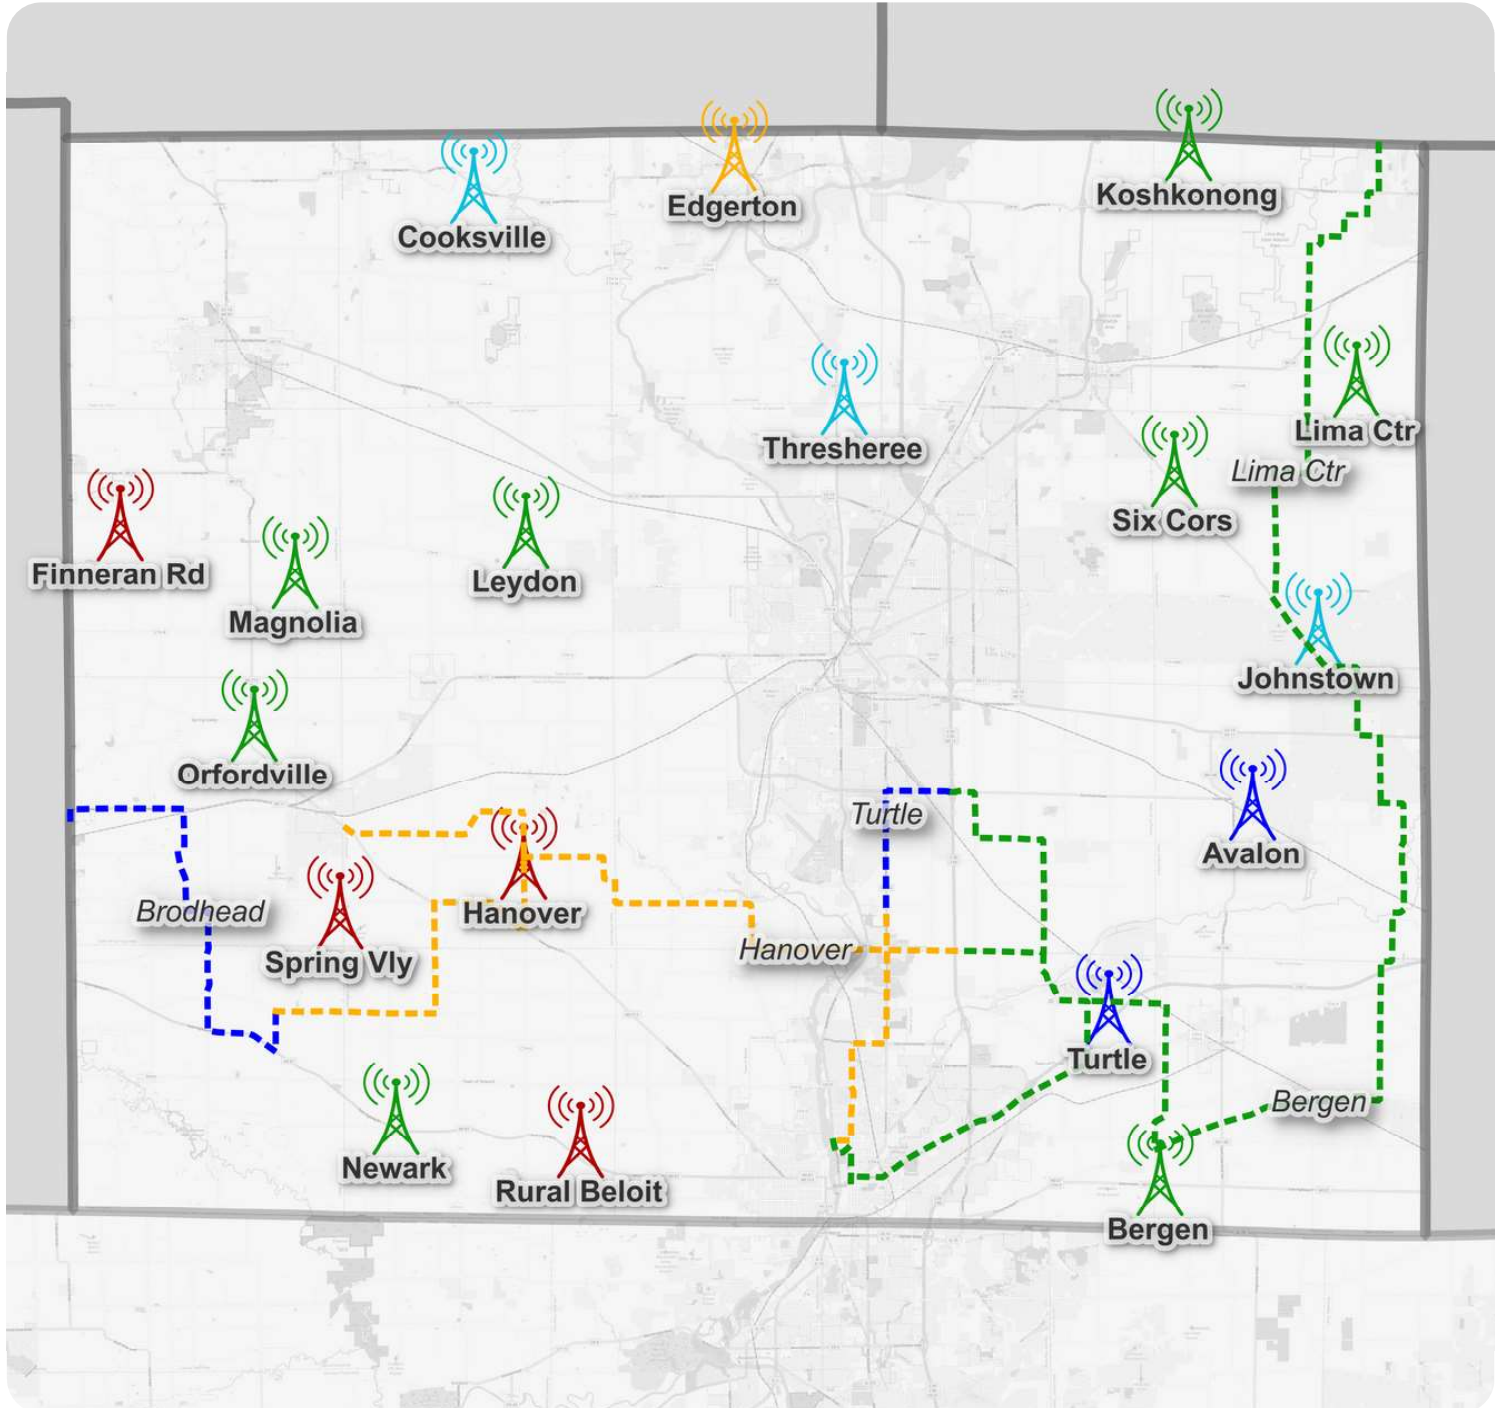

Now Live

Bergen

New to the Map

While preparing our maps, we've done a little housekeeping and have added live site Koshkonong, bordering Rock County and Jefferson County.

Koshkonong

Highlights

Check out the top progress spotlights since June 2024!

Connections

Finneran Road

Construction

Hanover

Learn More

Check out our newsletter with monthly project updates!

btussel.com/expand-broadband-update

MAP KEY		= Fiber	= Fixed Wireless
<i>Italicized</i> = Section Name	= Fiber Route Design	= Site Acquisition	= Fiber Deployment
Bold = Site Name	= Approvals & Permitting	= Approvals & Permitting	= Connections, Power, & Splicing
<i>.....</i> = Route	= Conduit Installation	= Construction	= & Live
= Site	= & Other		

This map represents a snapshot of Bug Tussel and affiliated assets in this community as of reported date. Map features are for general reference and may not reflect precise conditions. Data is subject to change. ©2024 Bug Tussel Wireless, LLC.
 btussel.com | 1-877-227-0924

FIBER MAP KEY

 <p>Route Design Route design, planning, and engineering</p>	 <p>Conduit Installation Conduit cable and utility construction</p>	 <p>Connections & Power Fiber splicing and utility, power, and signal connections</p>
 <p>Approvals & Permitting Permit submission and approvals</p>	 <p>Fiber Deployment Fiber placement inside conduit</p>	 <p>Live</p>  <p>Other Assets including carrier services, backhaul, etc.</p>