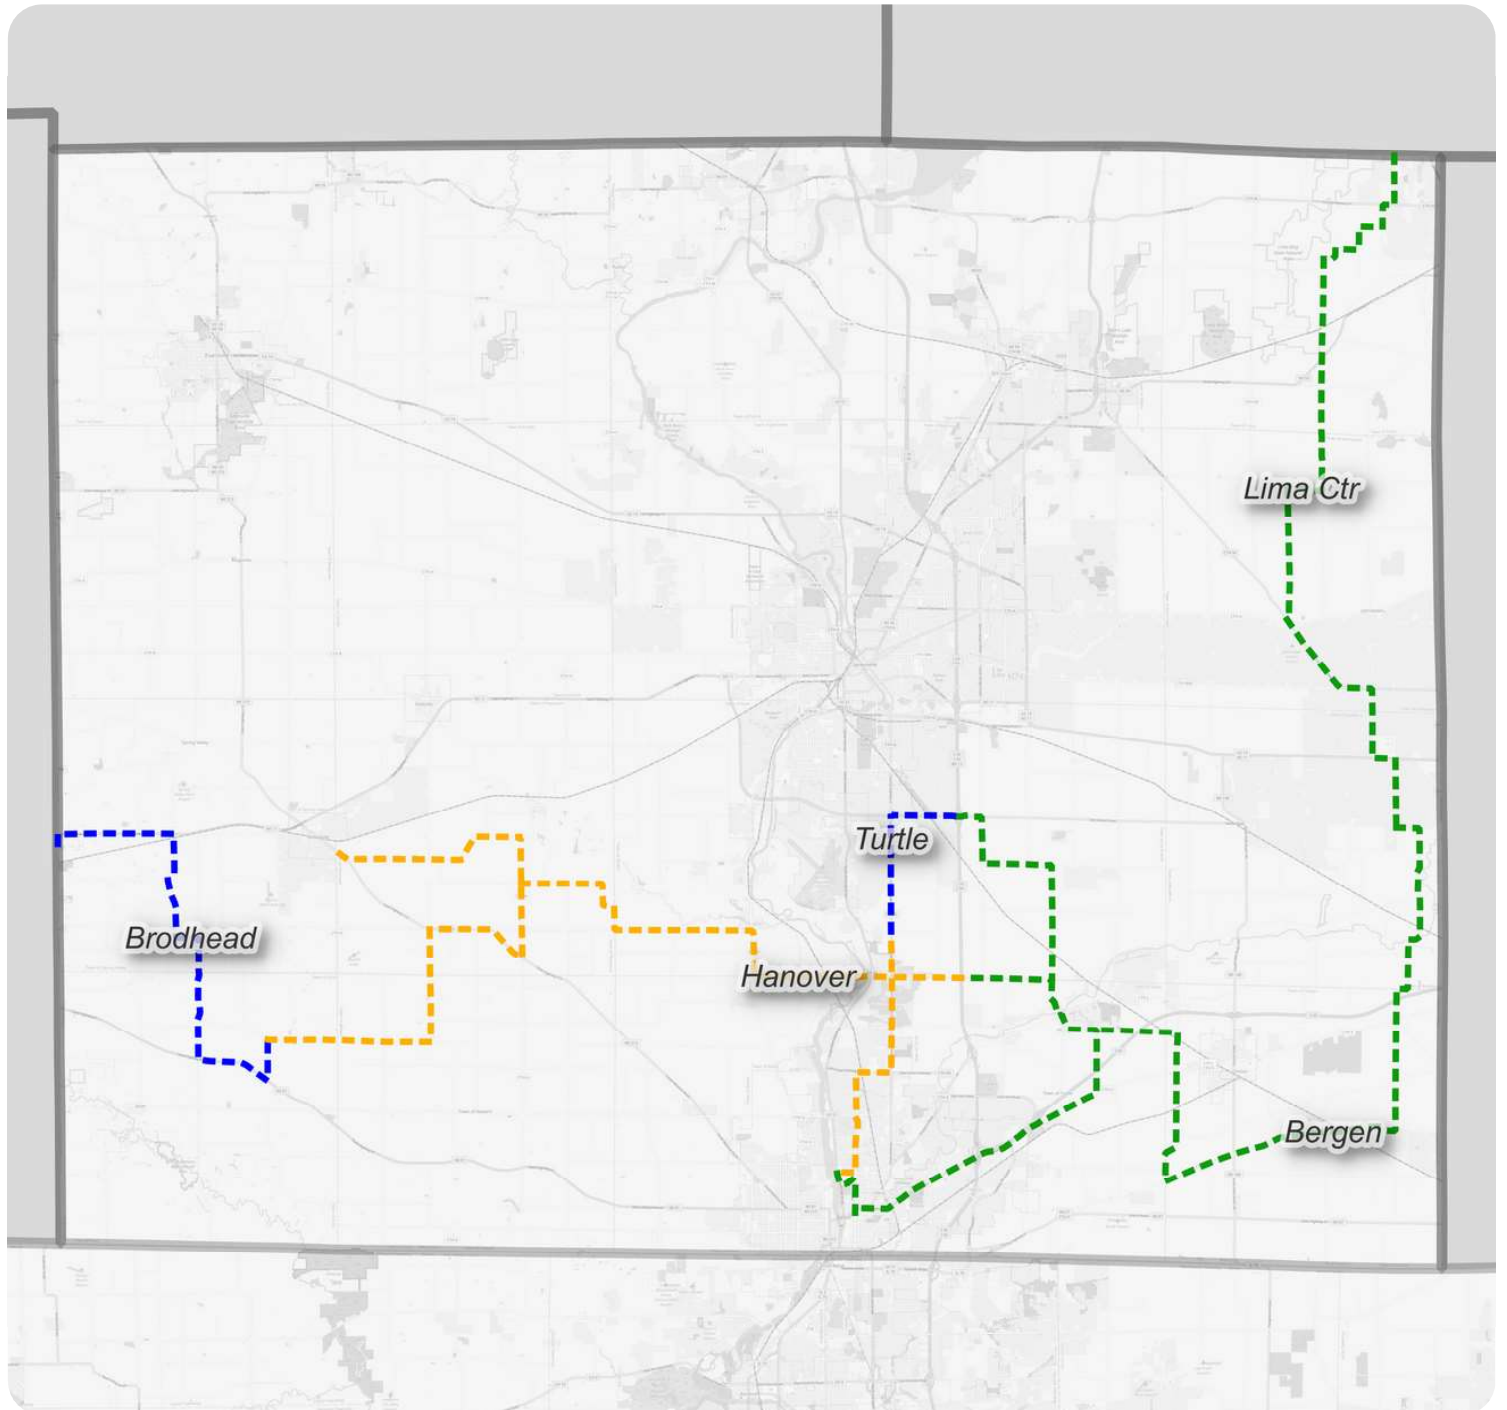

FIBER MAP KEY

Route Design Route design, planning, and engineering	Conduit Installation Conduit cable and utility construction	Connections & Power Fiber splicing and utility, power, and signal connections
Approvals & Permitting Permit submission and approvals	Fiber Deployment Fiber placement inside conduit	Live Other Assets including carrier services, backhaul, etc.

This map represents a snapshot of Bug Tussel and affiliated assets in this community as of reported date. Map features are for general reference and may not reflect precise conditions. Data is subject to change. ©2024 Bug Tussel Wireless, LLC.

btussel.com | 1-877-227-0924