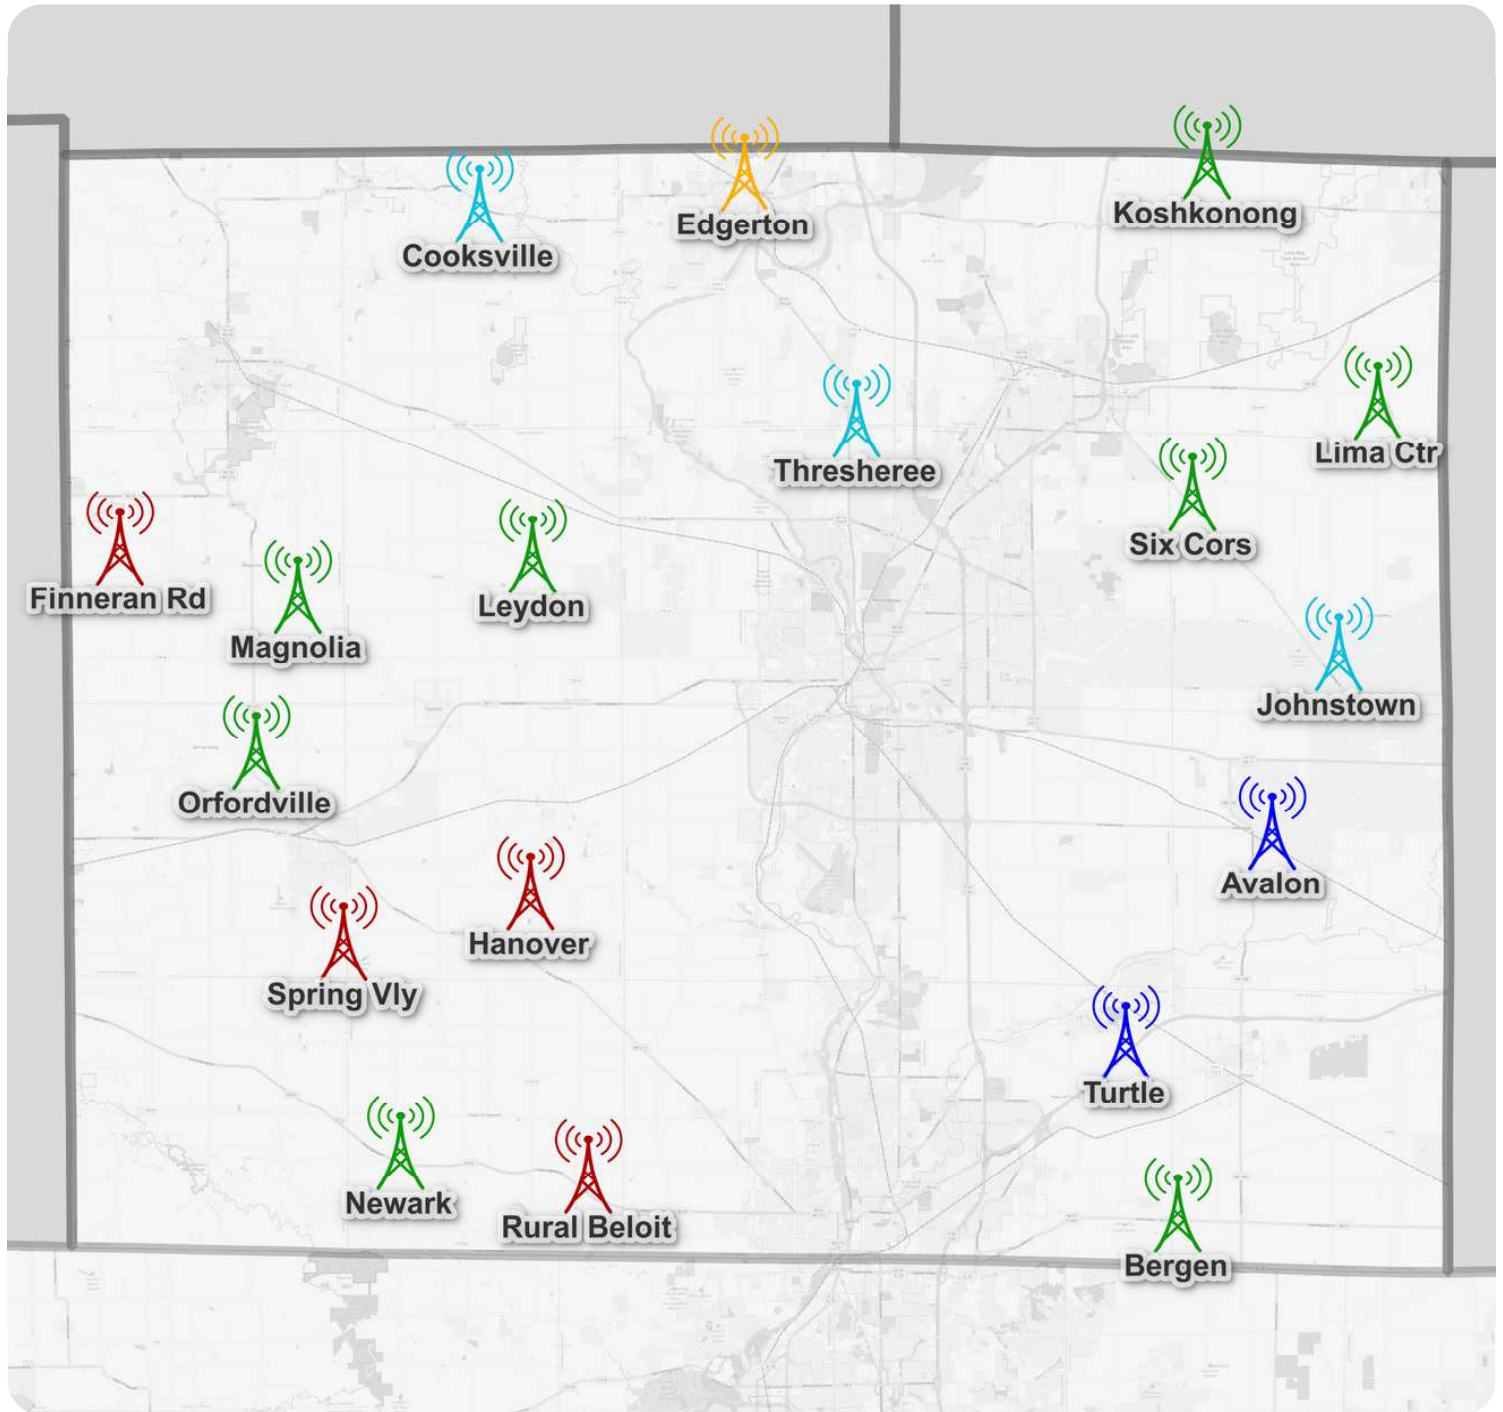

WIRELESS MAP KEY

Site Acquisition
Scouting and lease agreement for site location

Construction
Construction and equipment installation

Live

Approvals & Permitting
Permit submission and approvals

Connections & Power
Utility, power, and signal connections

Other
Assets including carrier services, backhaul, etc.

This map represents a snapshot of Bug Tussel and affiliated assets in this community as of reported date. Map features are for general reference and may not reflect precise conditions. Data is subject to change. ©2024 Bug Tussel Wireless, LLC.
btussel.com | 1-877-227-0924