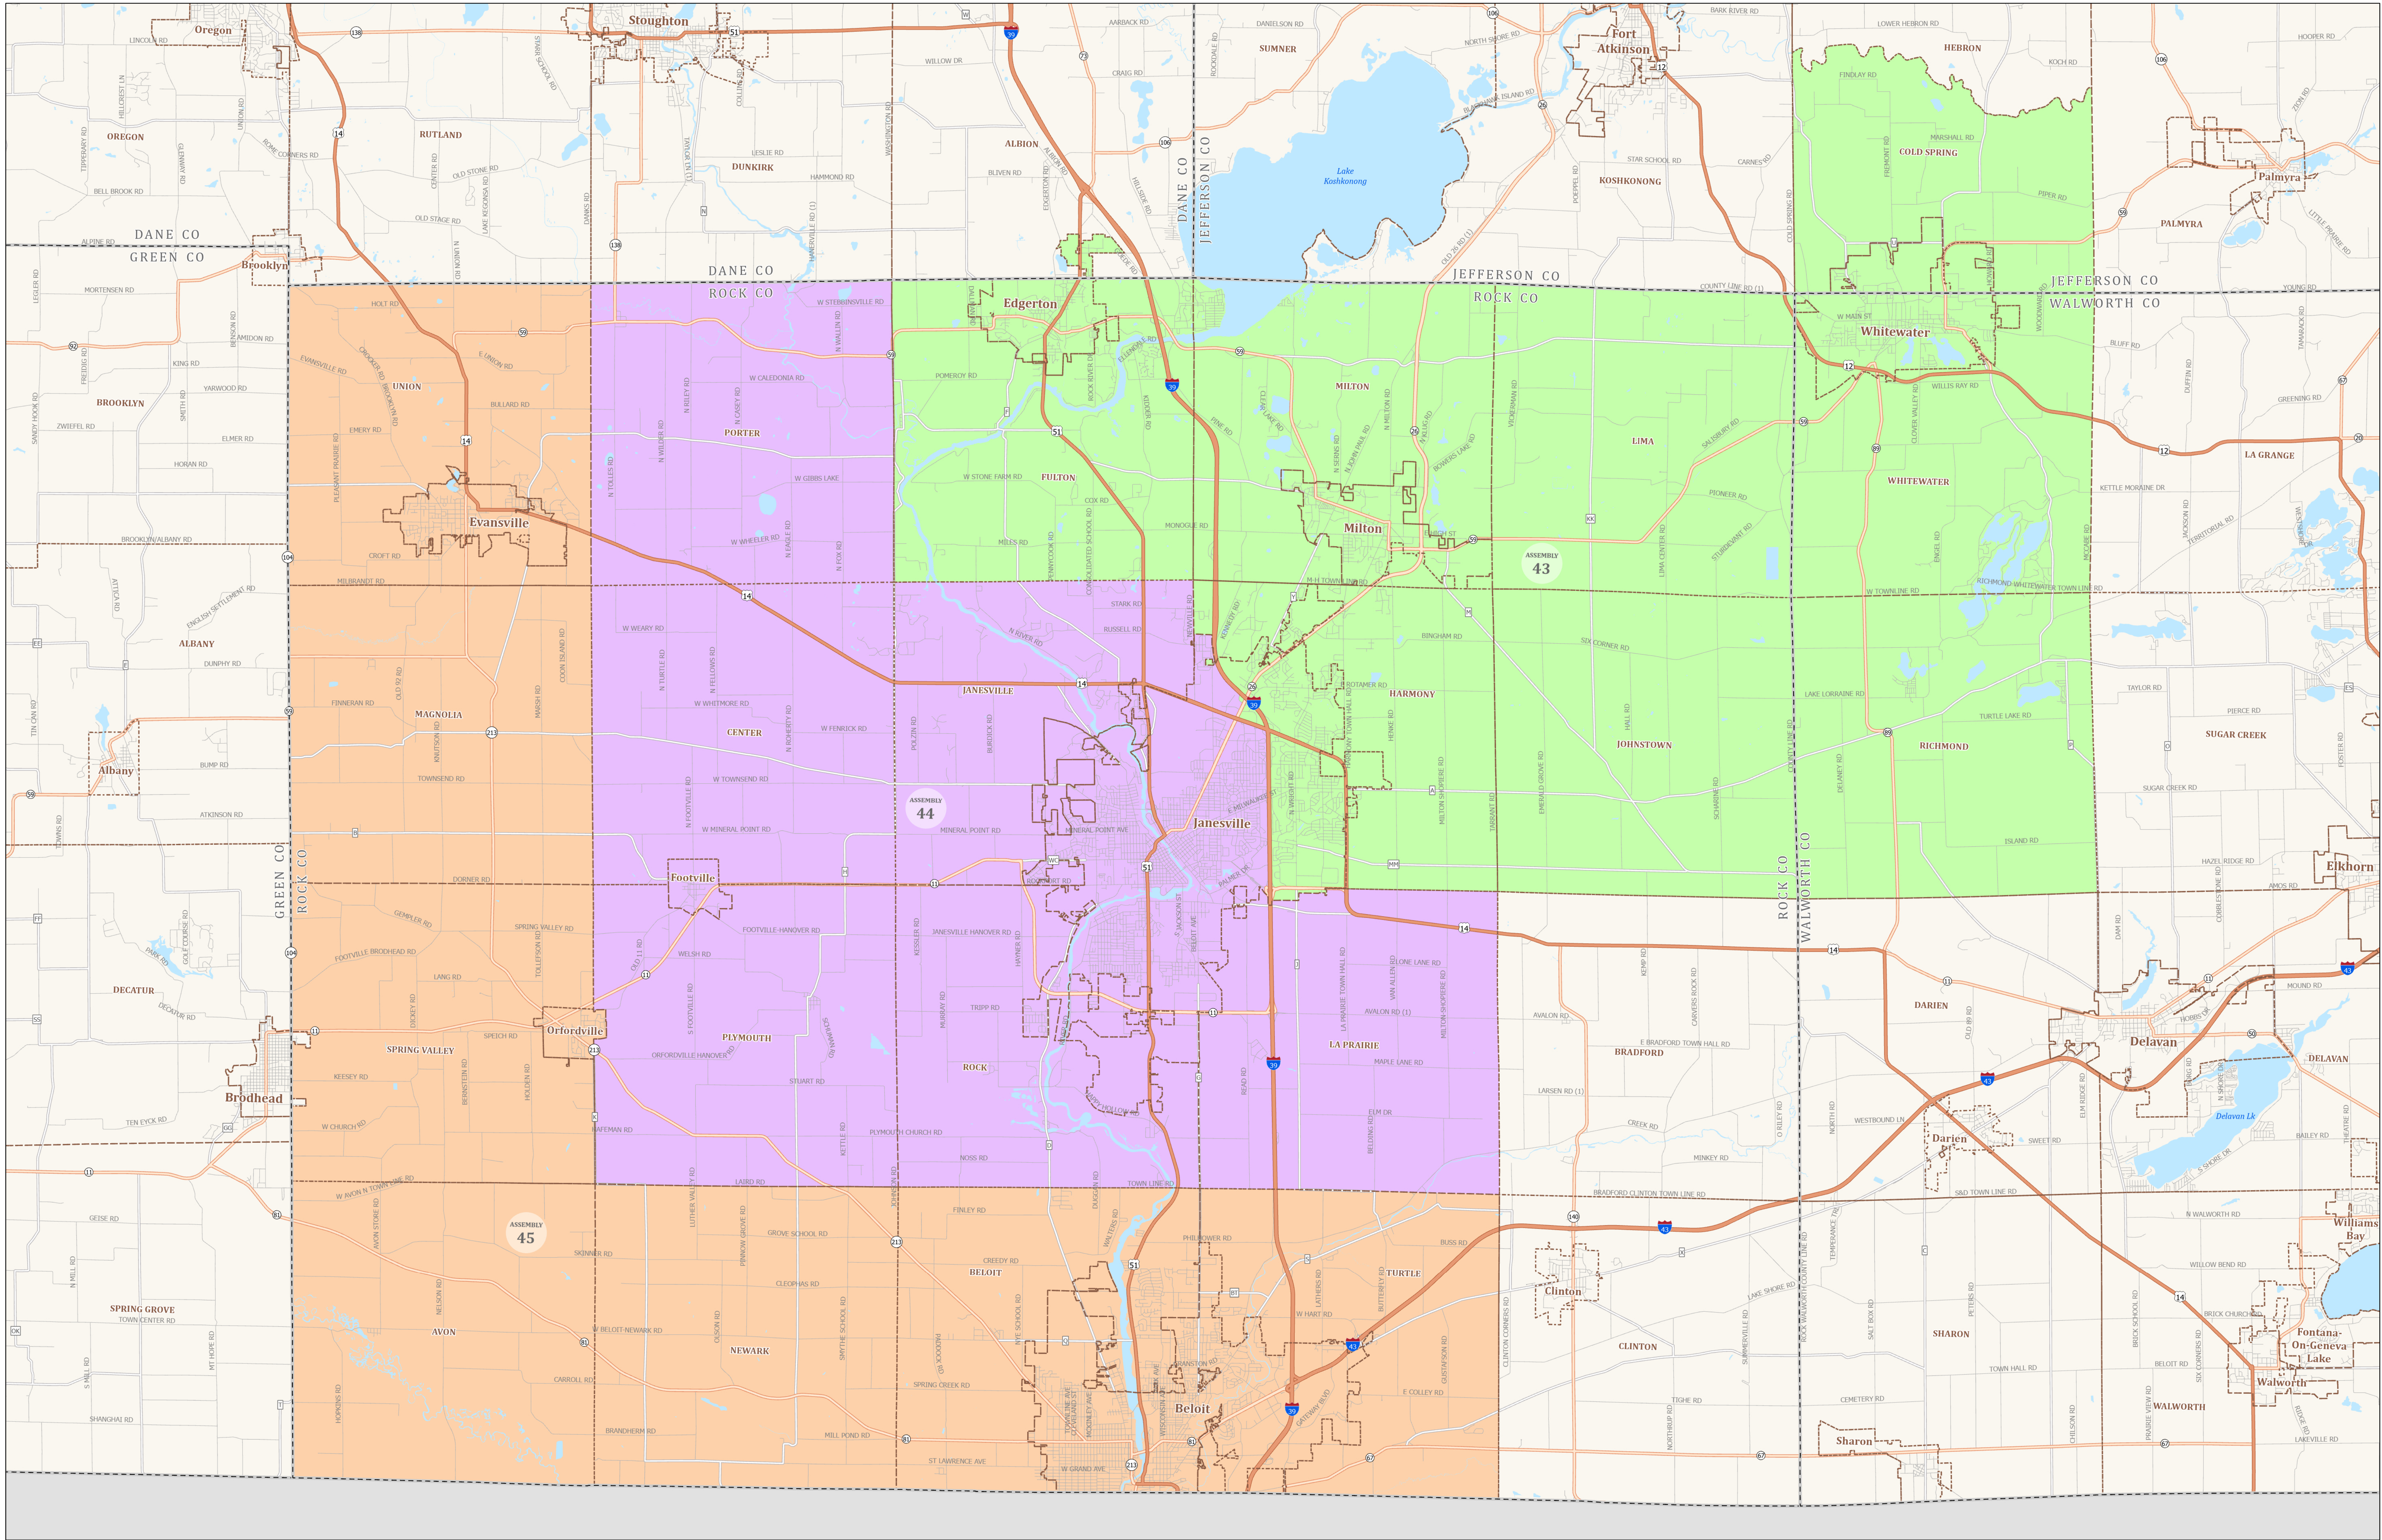

Senate District 15

STATE OF WISCONSIN

Projection: NAD 1983 Wisconsin TM

Cartography: LTSB GIS Team, 2024

- Federal Highway
- State Highway
- Local Road
- Senate District 15
- County Boundary
- County Road
- Cities, Towns, Villages
- Lakes, Rivers