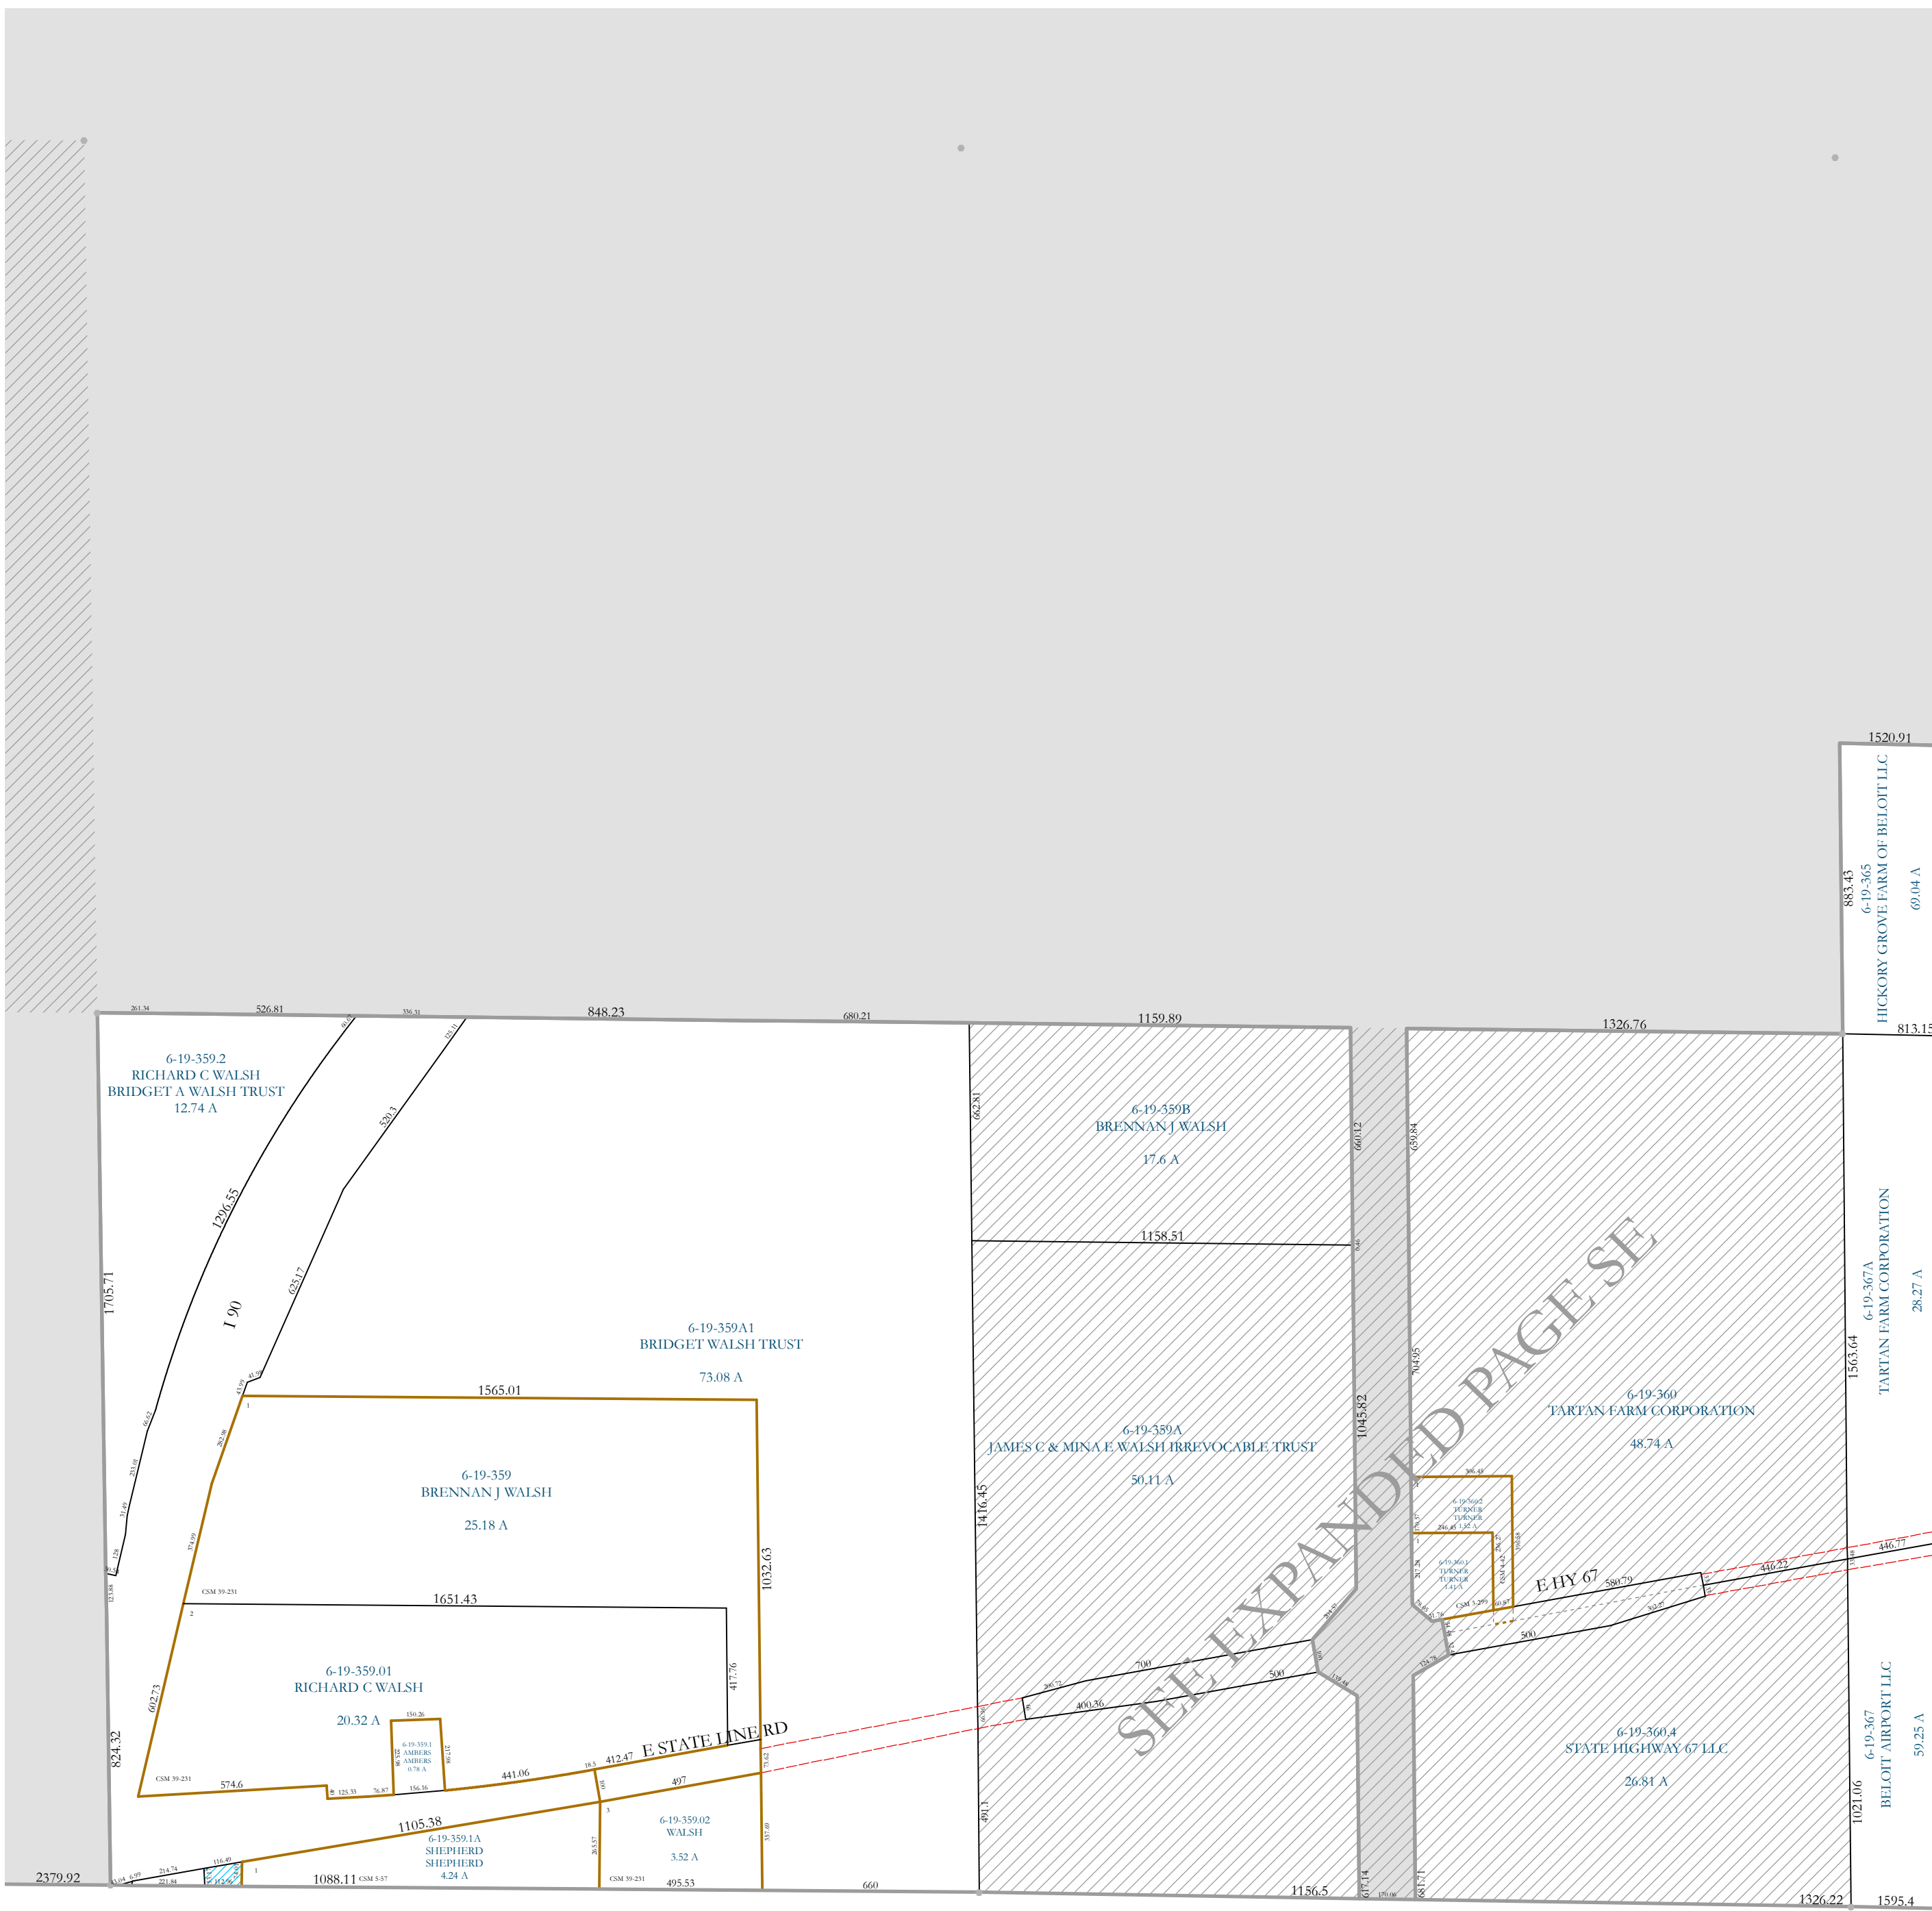

SEE EXPANDED PAGE SE

31

33