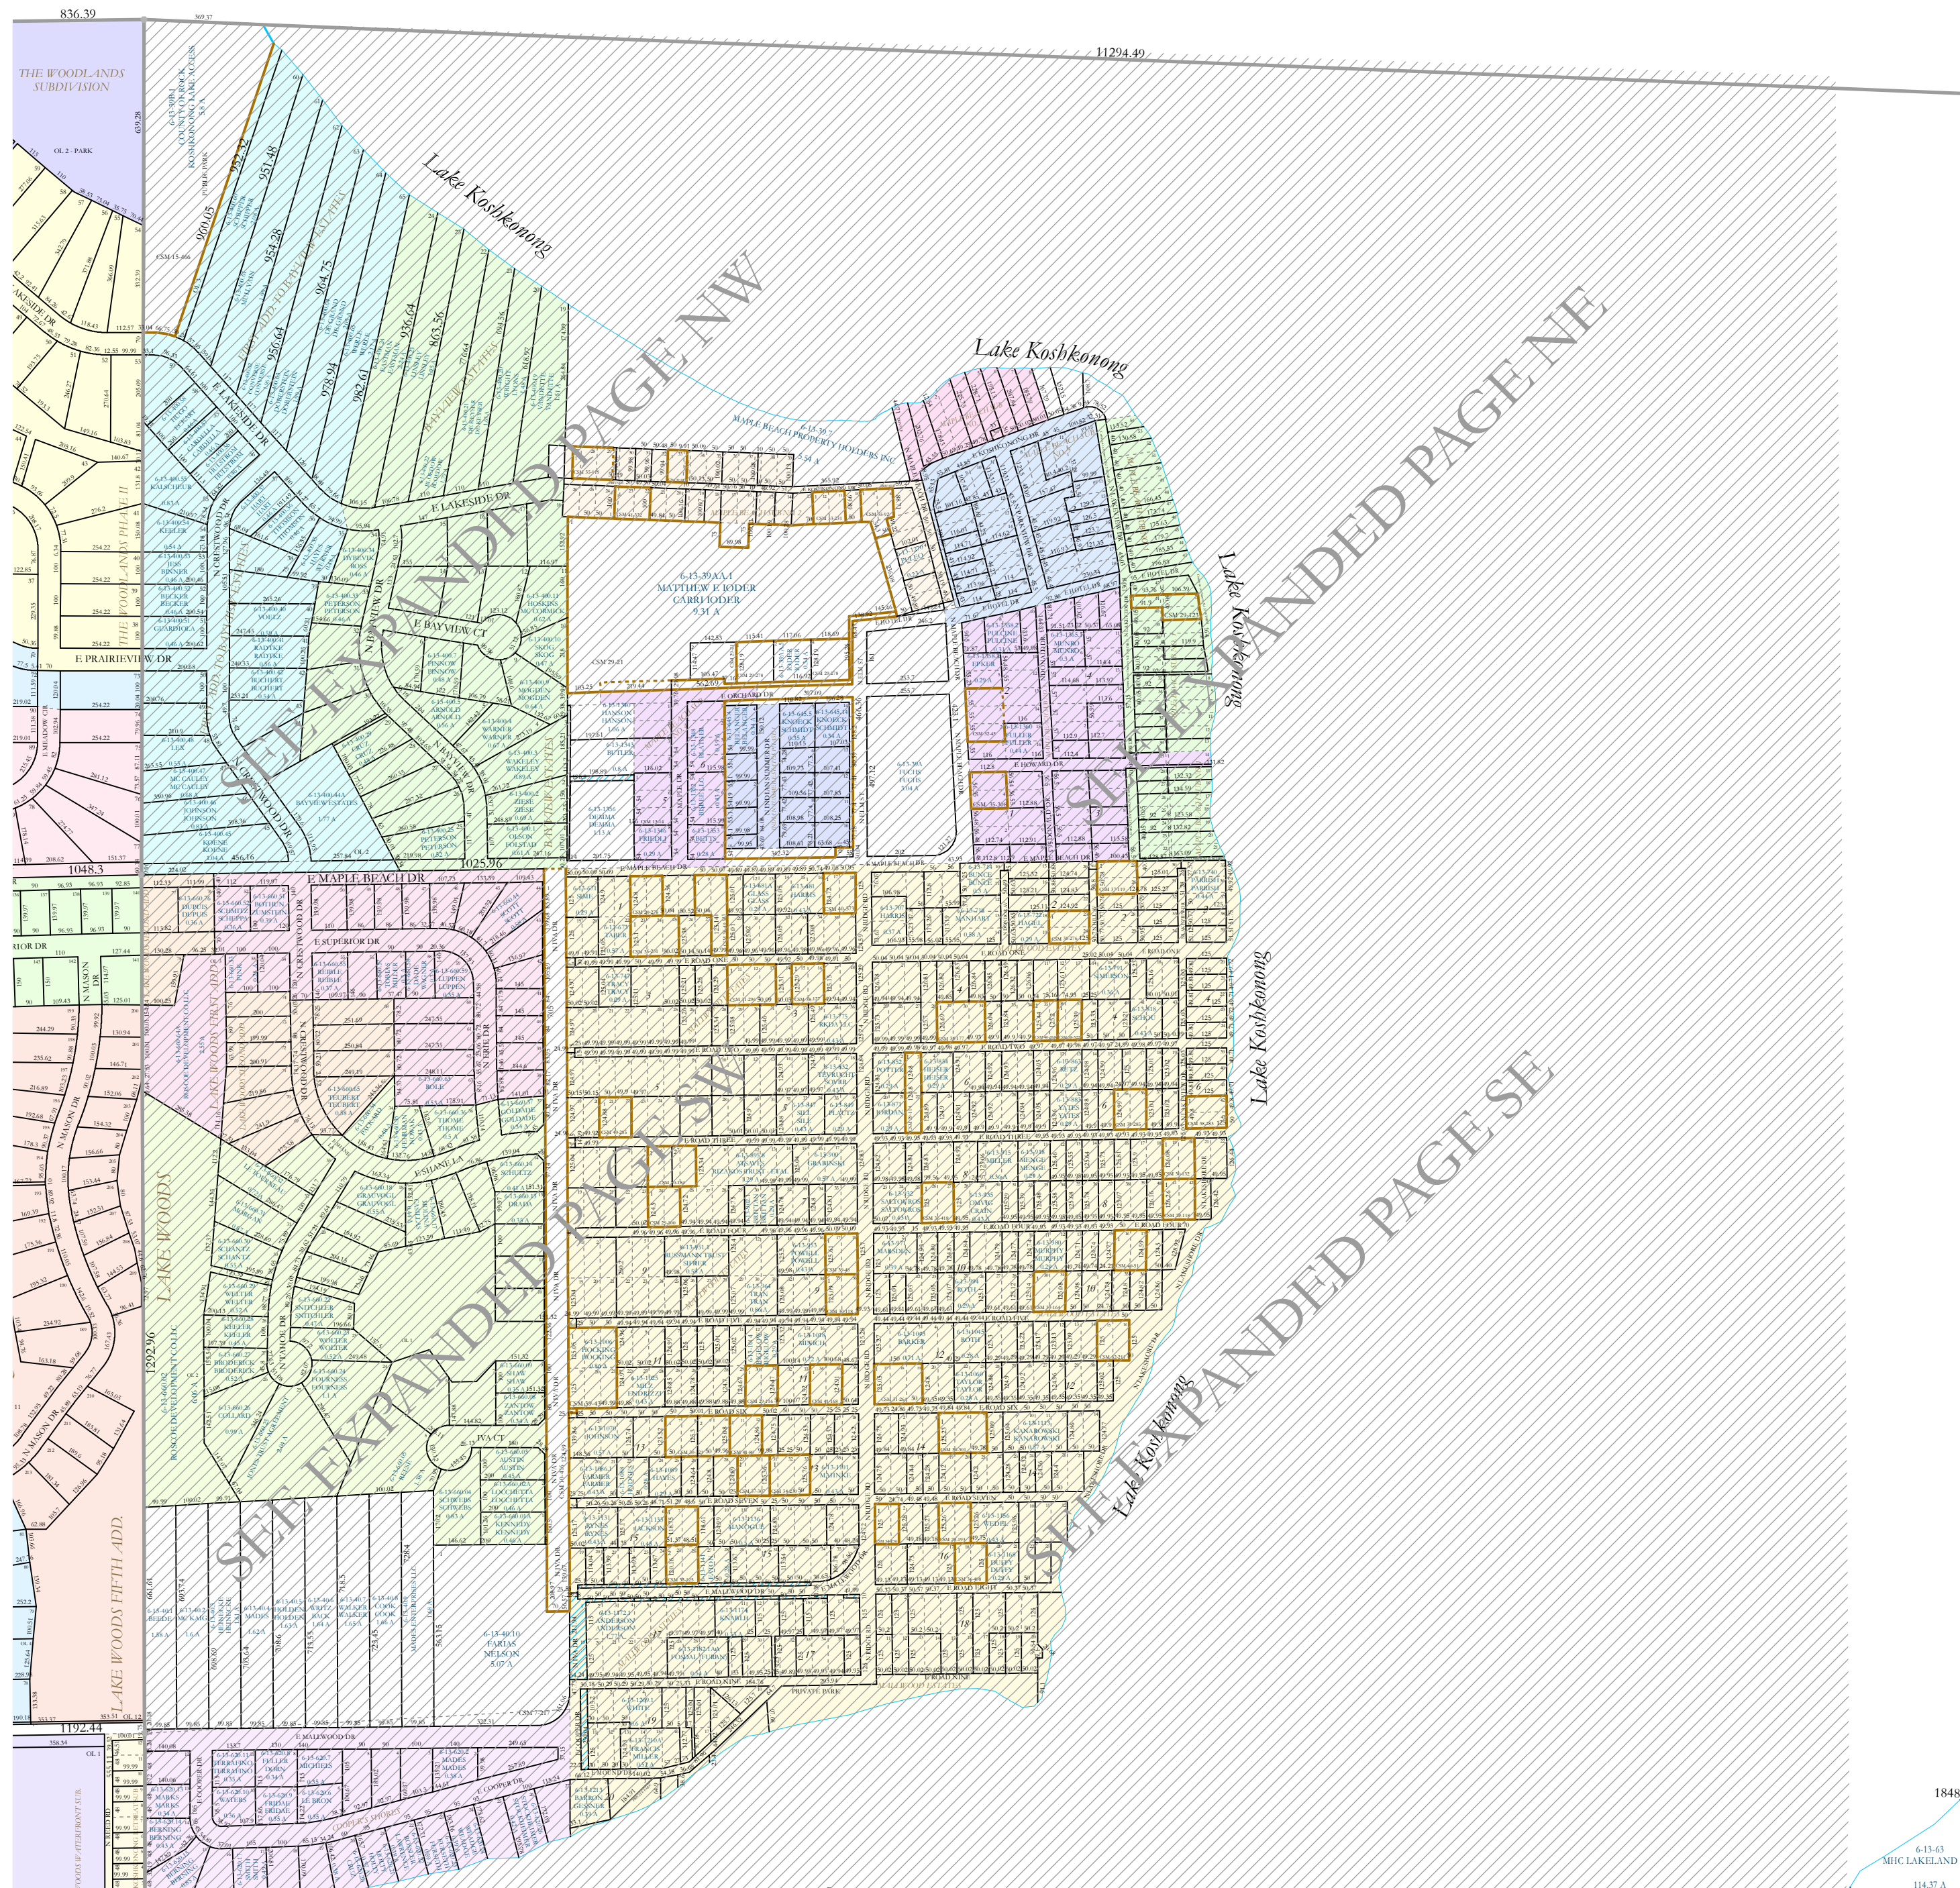

1848.16

6.1543
MIC LAKELAND LLC

114.37 A