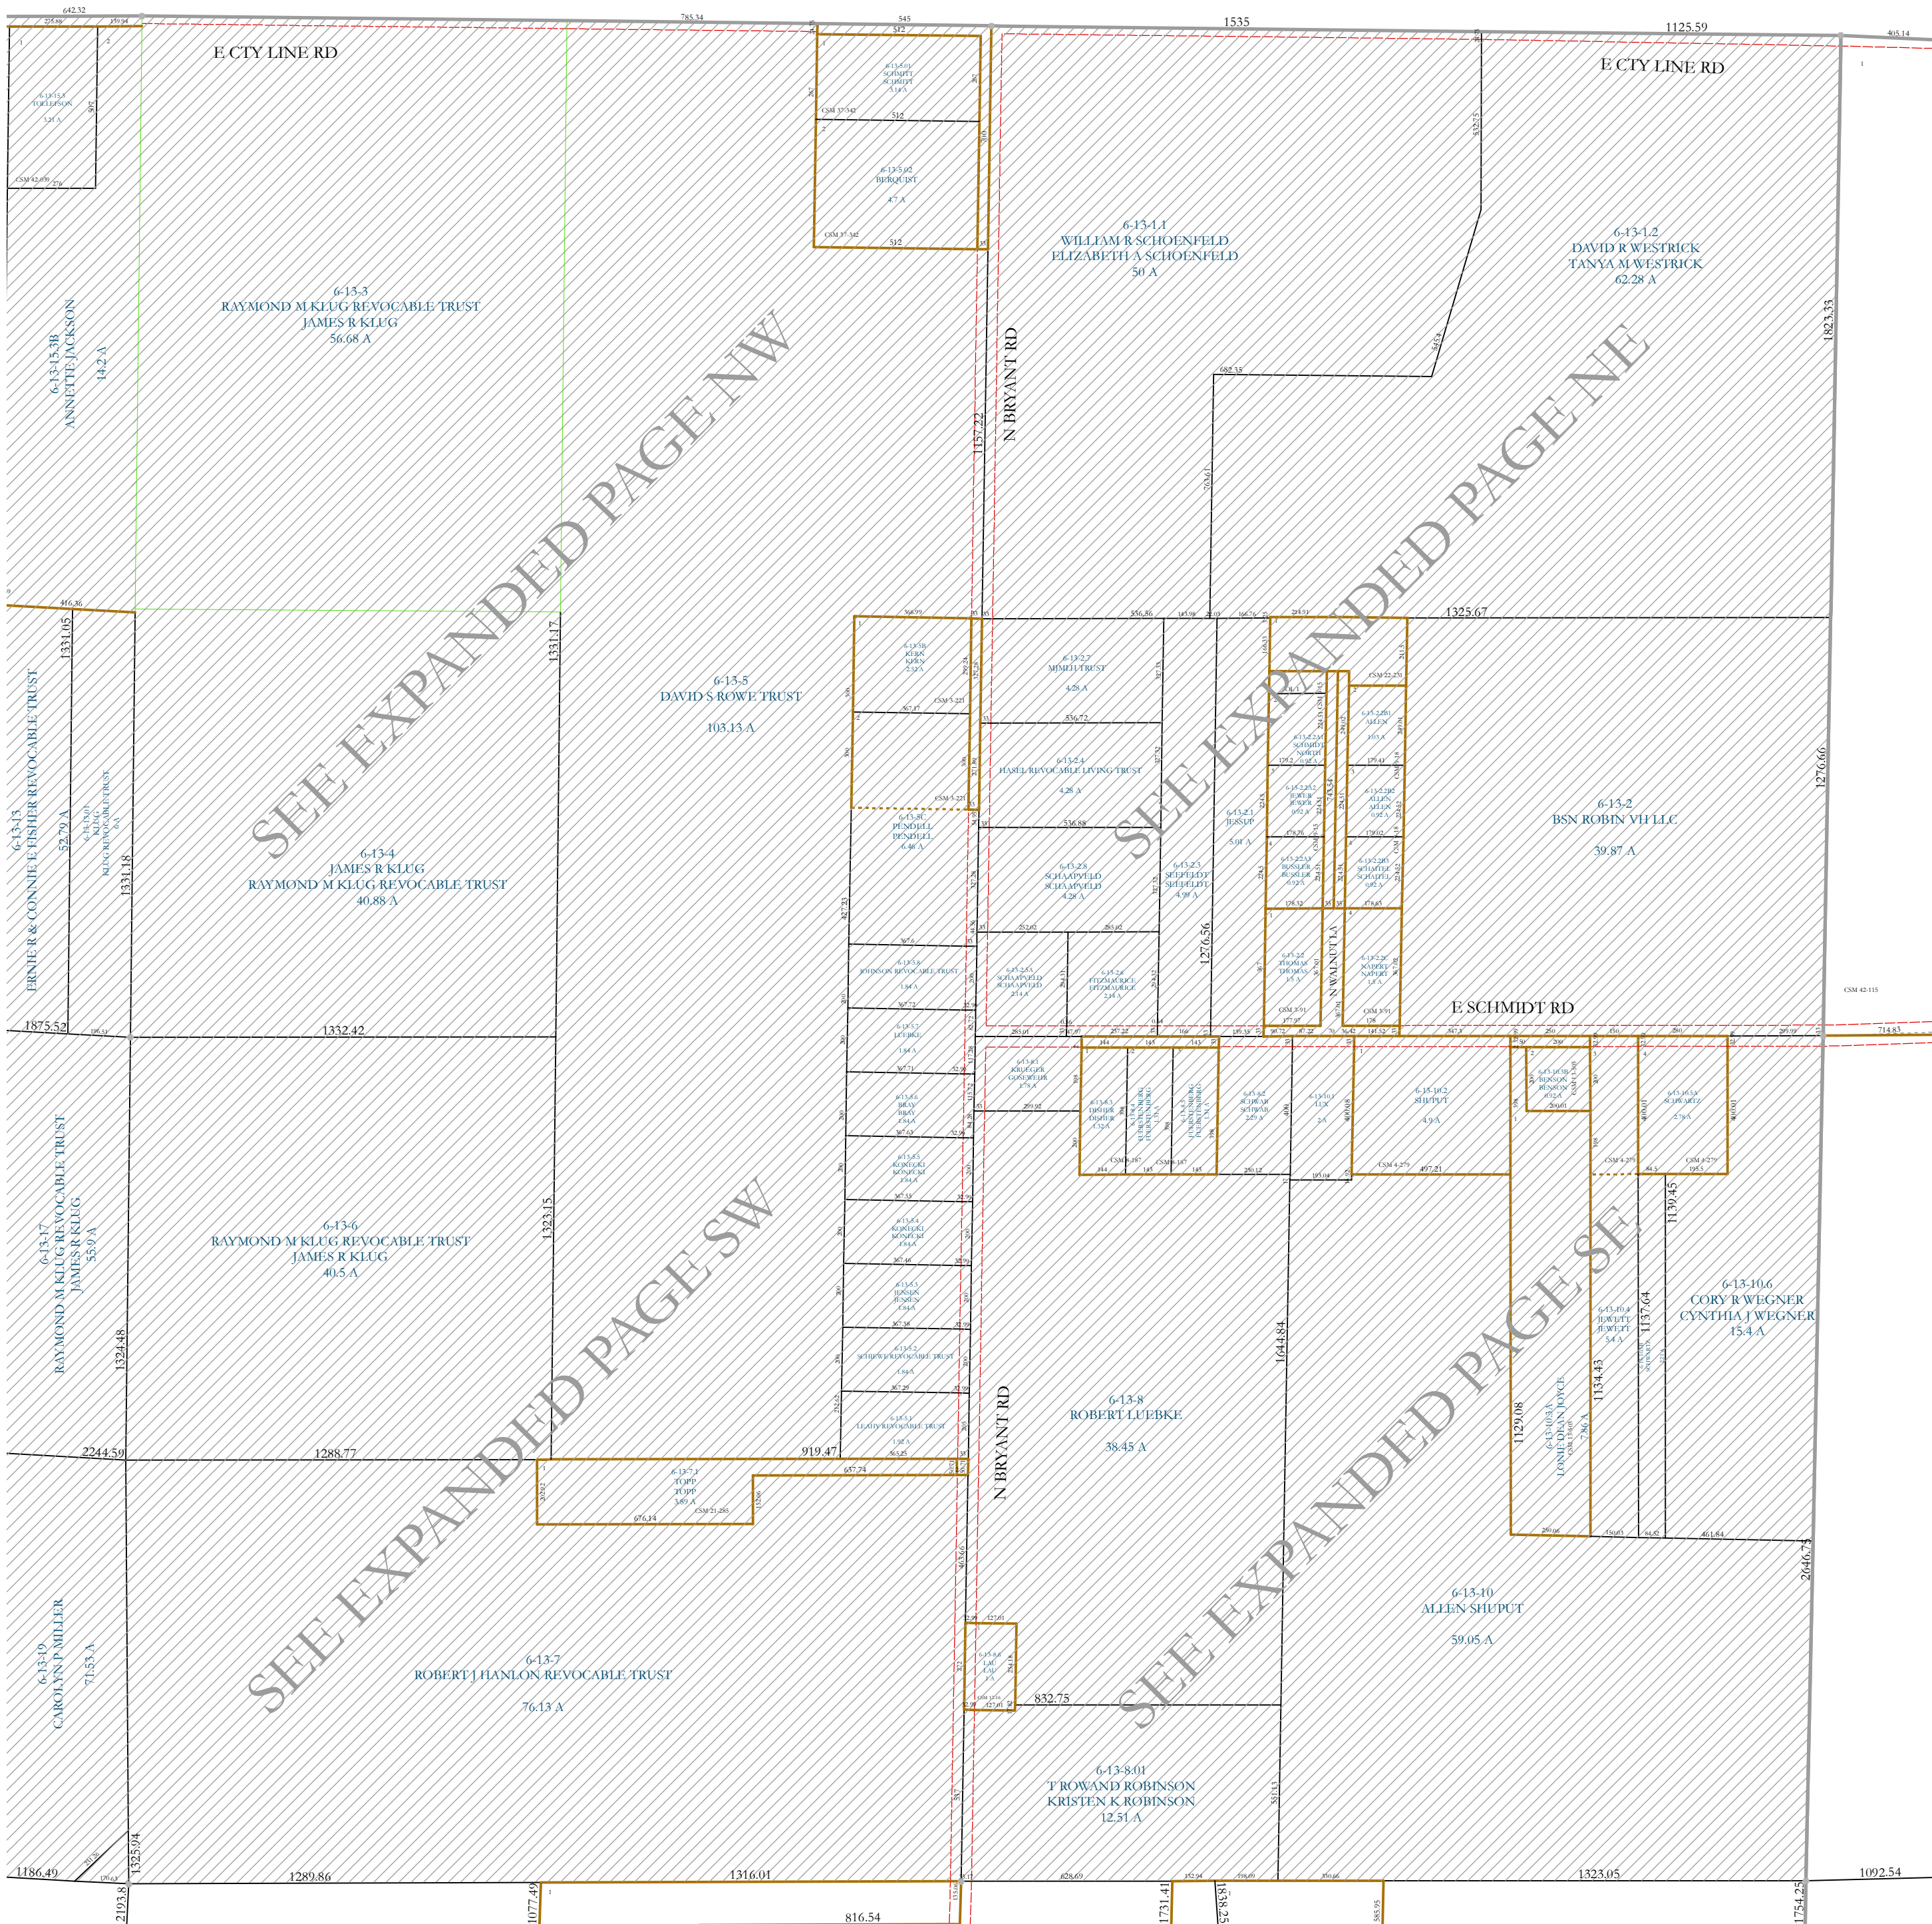

SEE EXPANDED PAGE NW

SEE EXPANDED PAGE NE

SEE EXPANDED PAGE SW

SEE EXPANDED PAGE SE