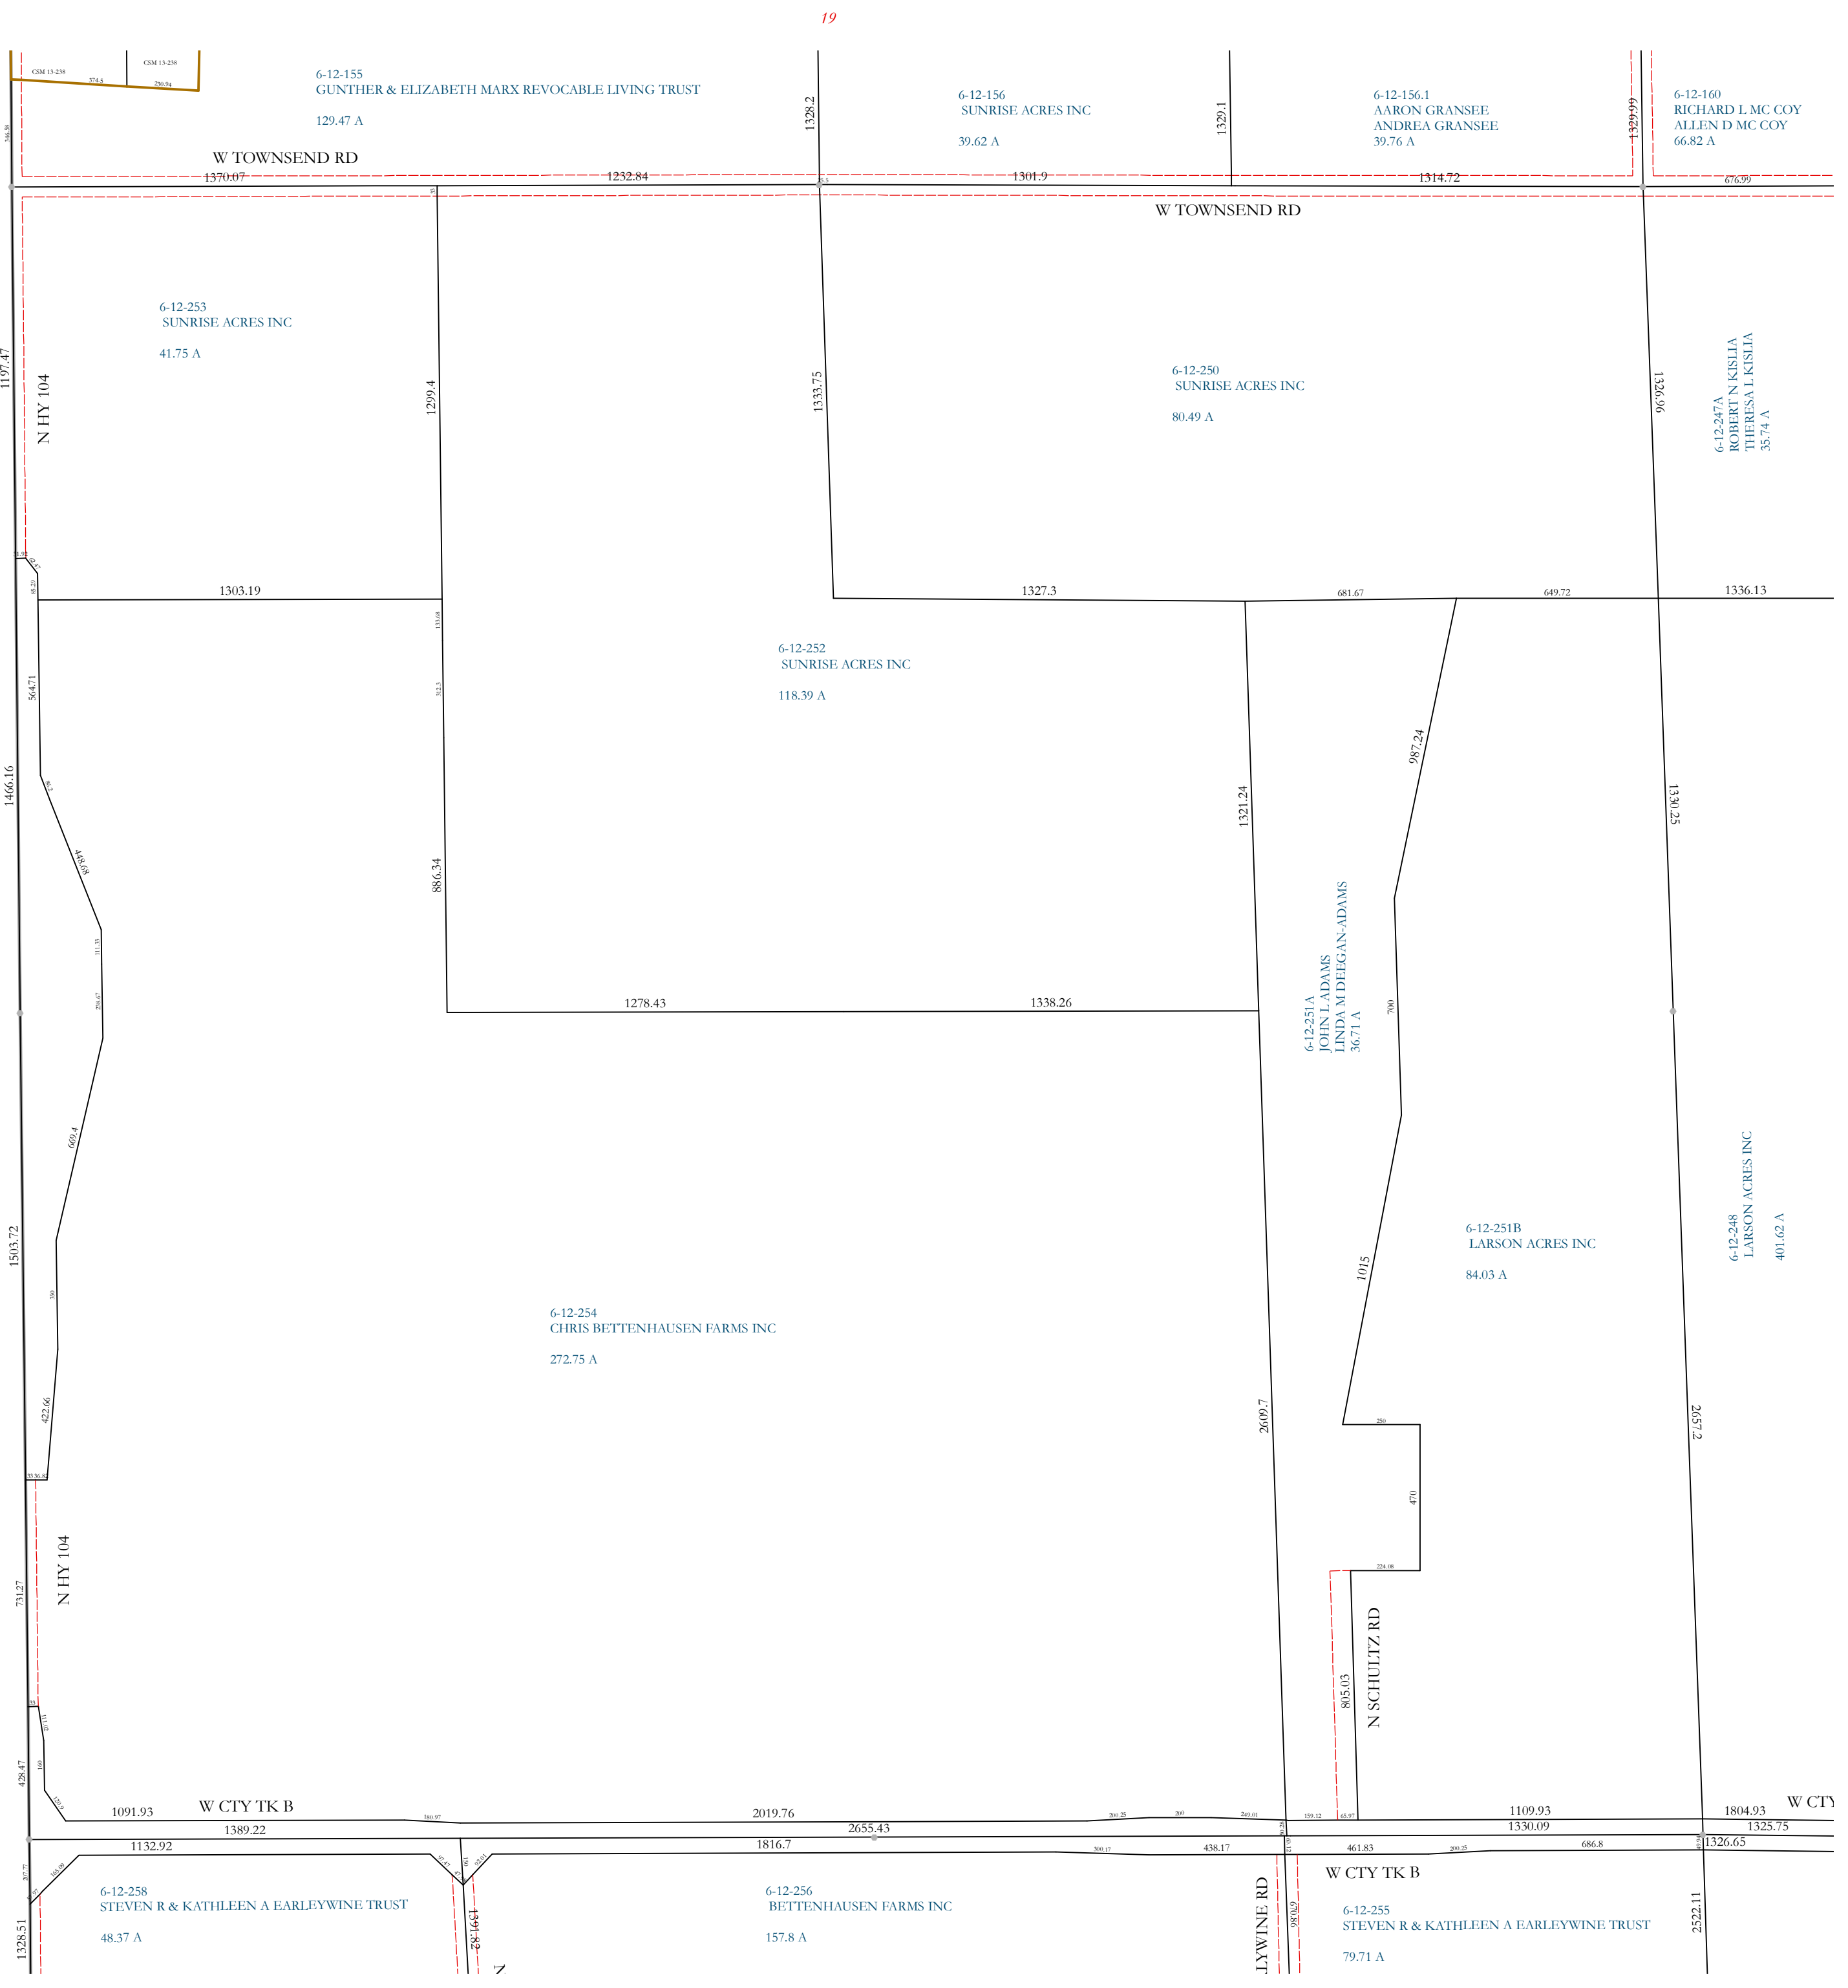

Green County