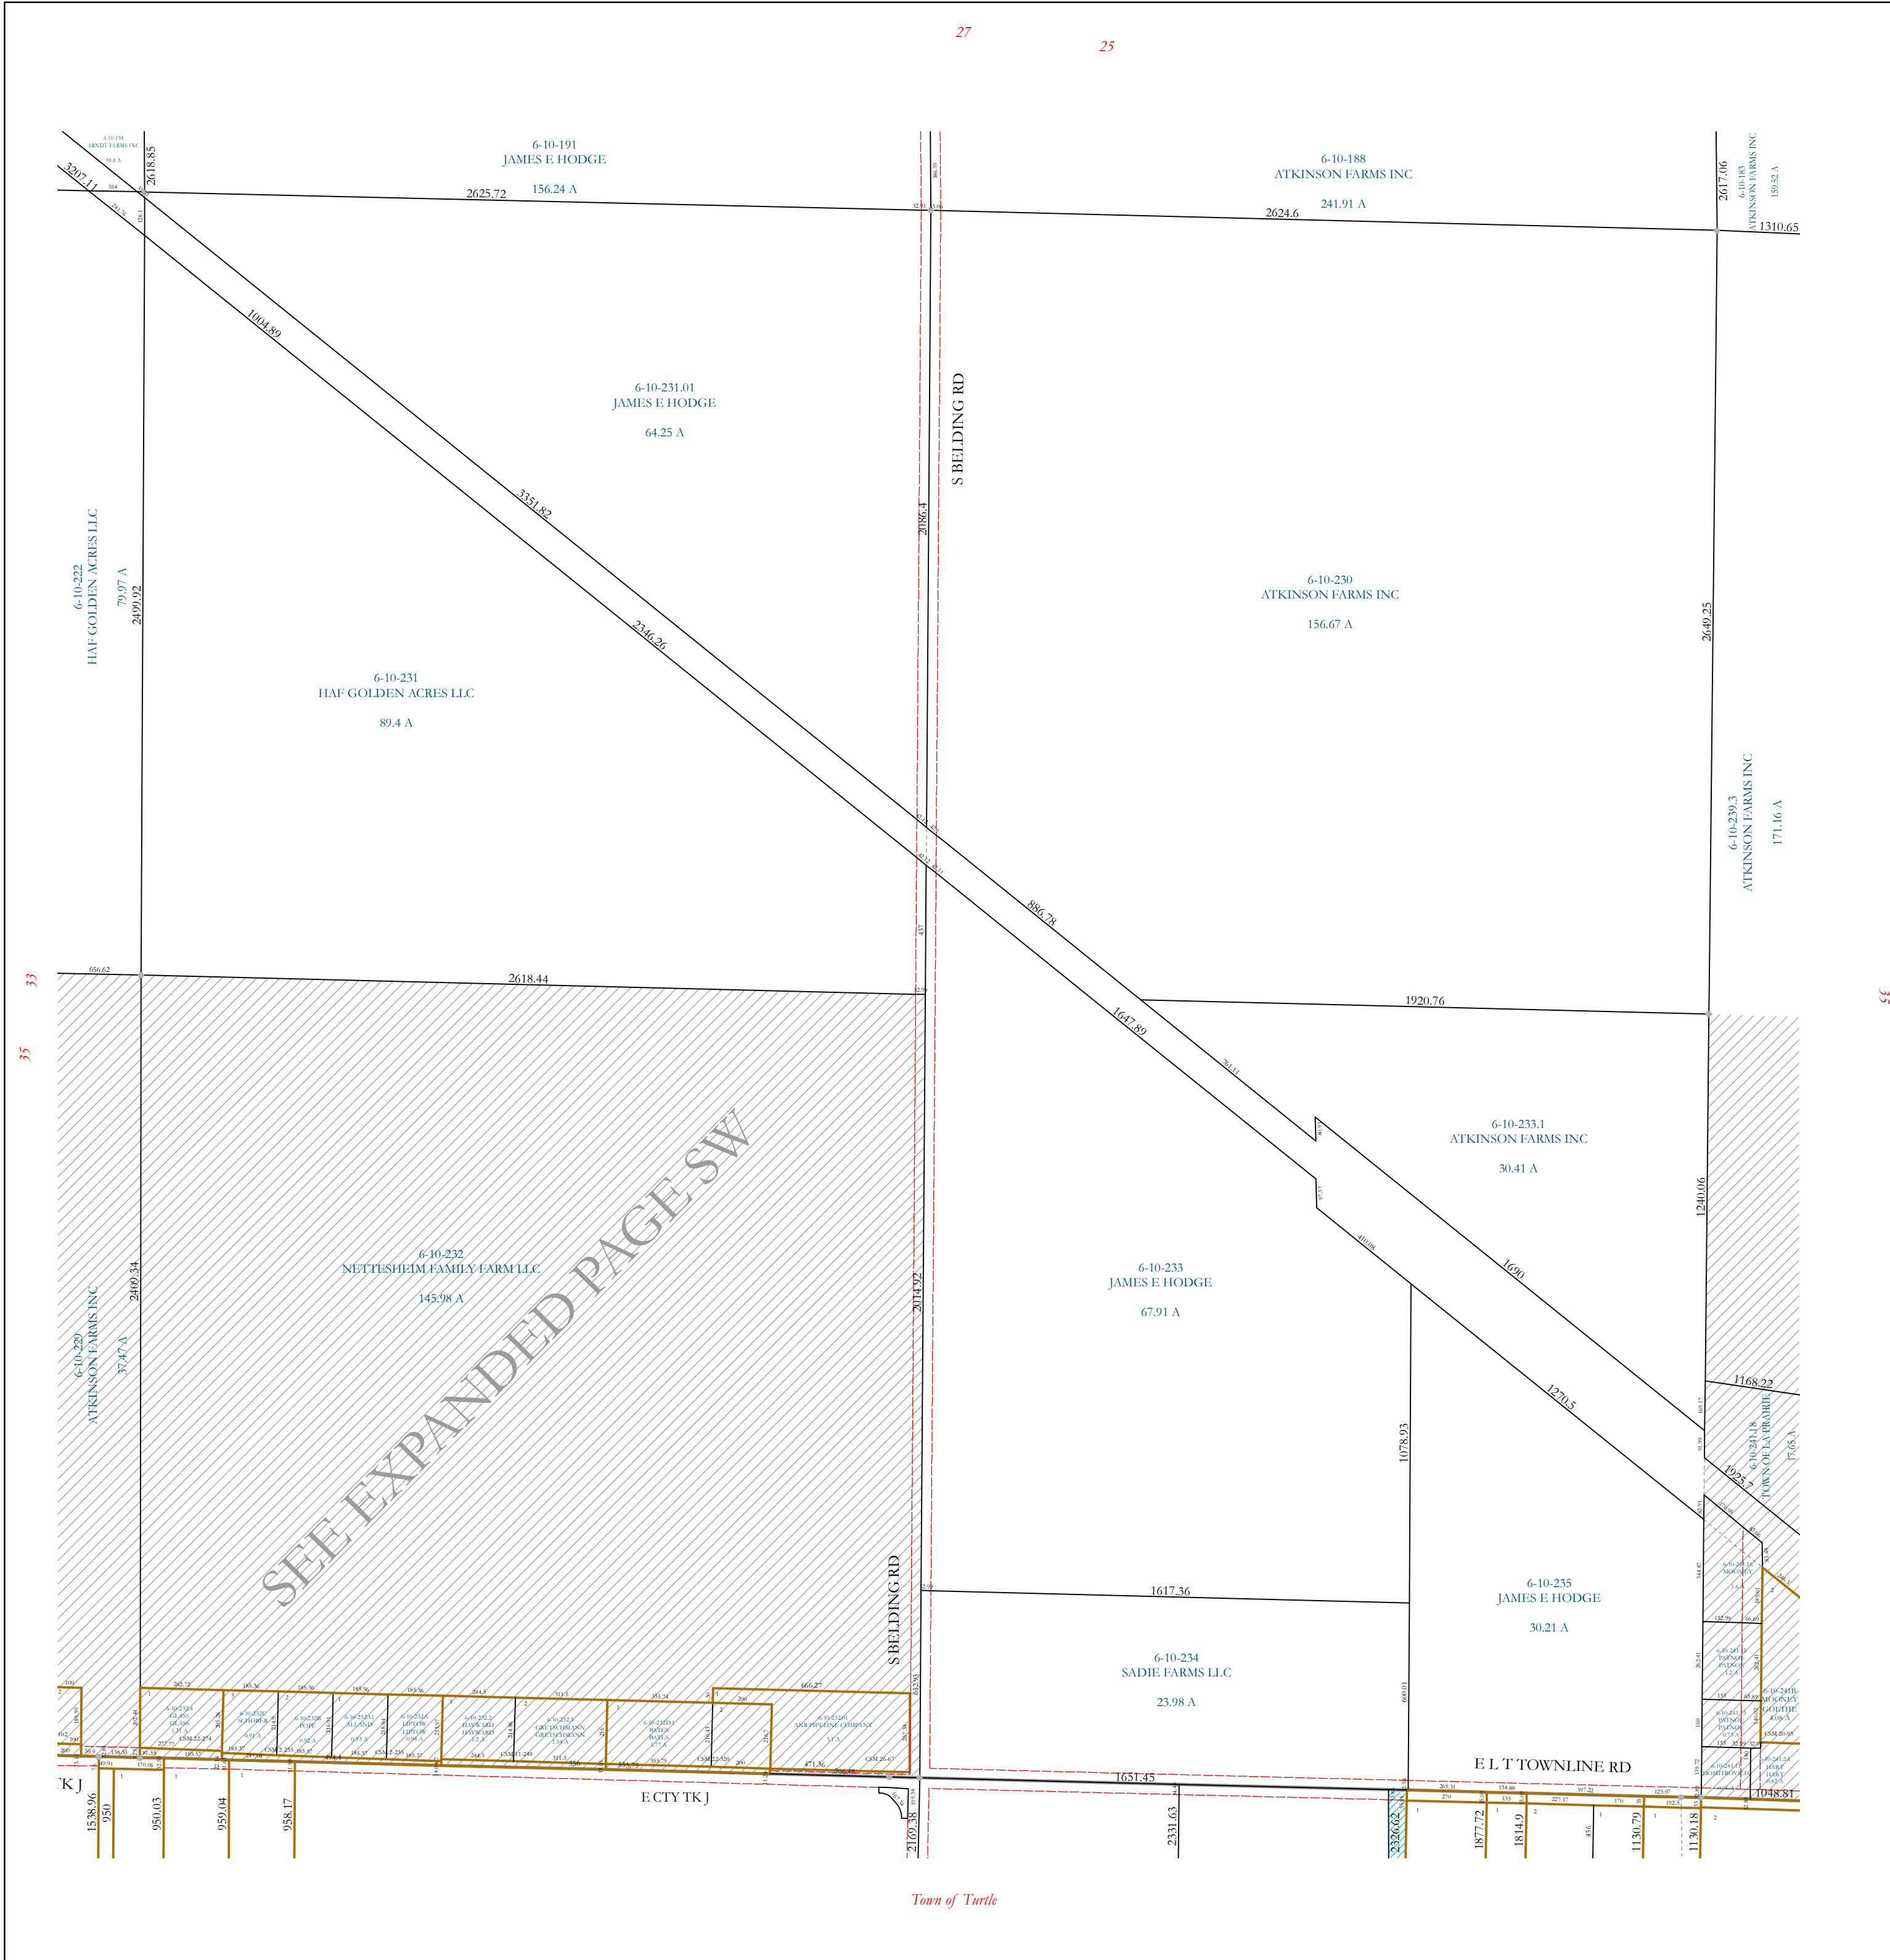

Town of Turtle