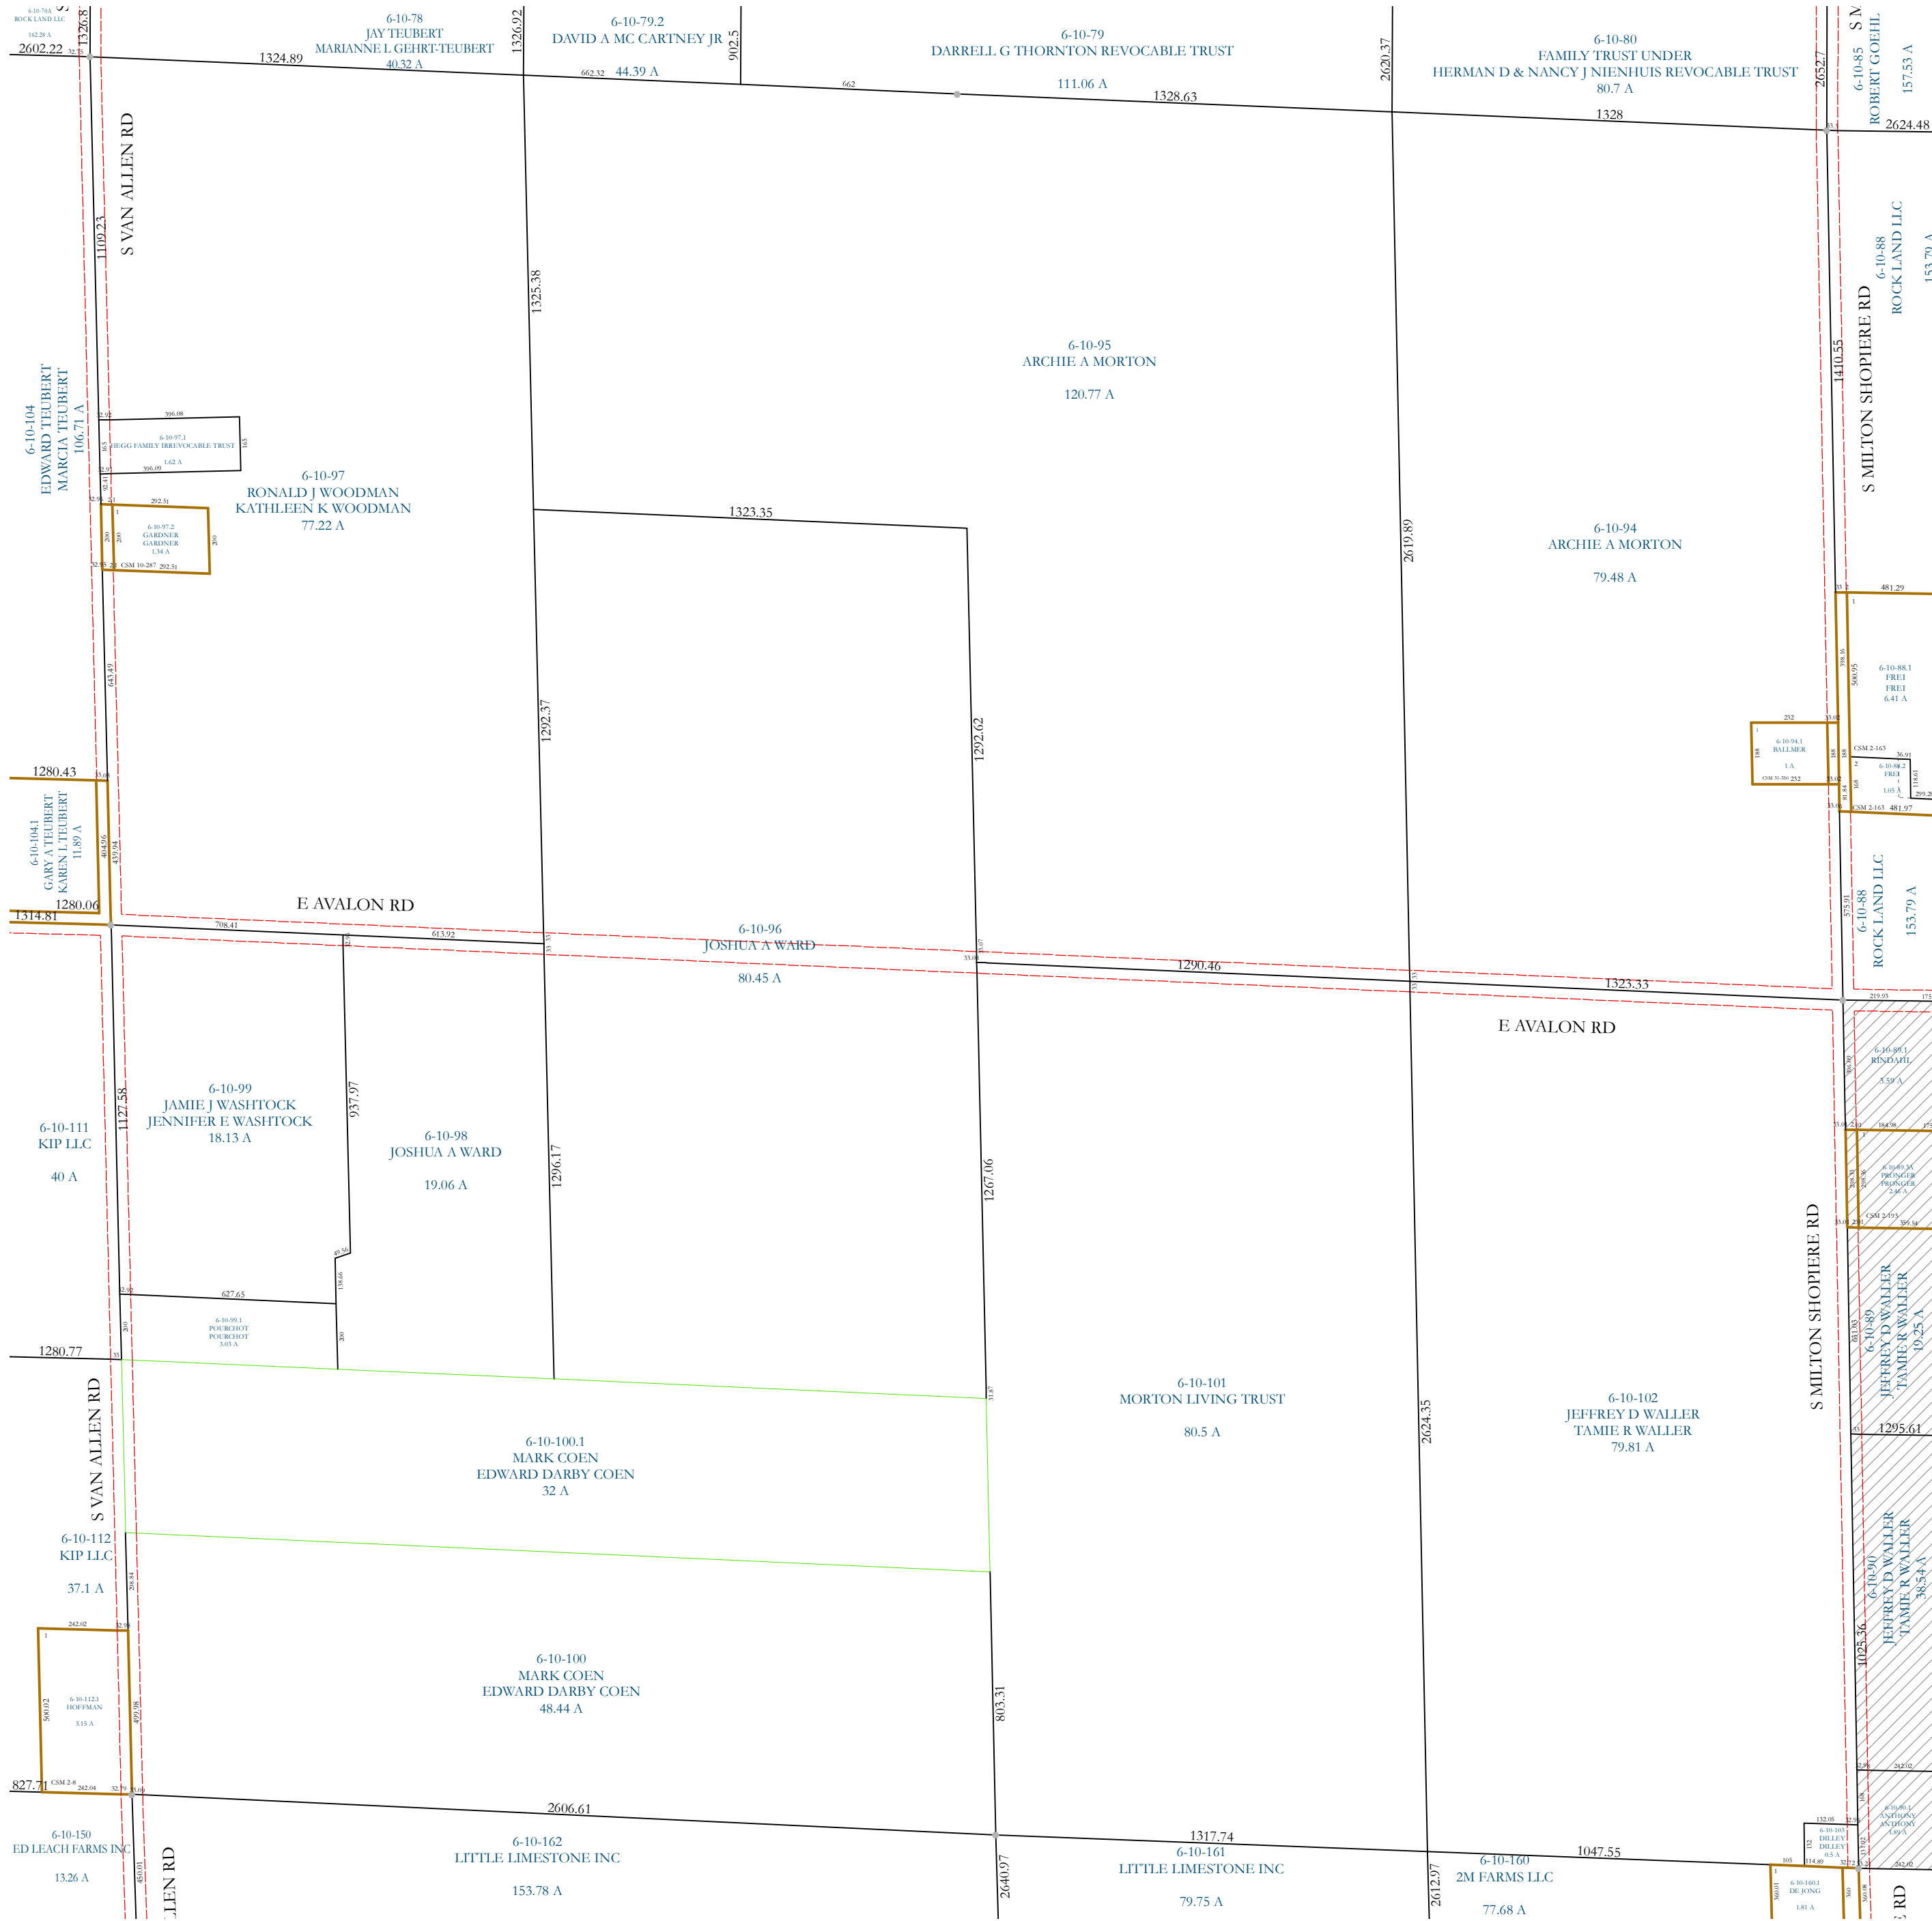

11 25

15 35

11

Property Division Map

Town of La Prairie

T. 2 N. - R. 13 E.

Section 14