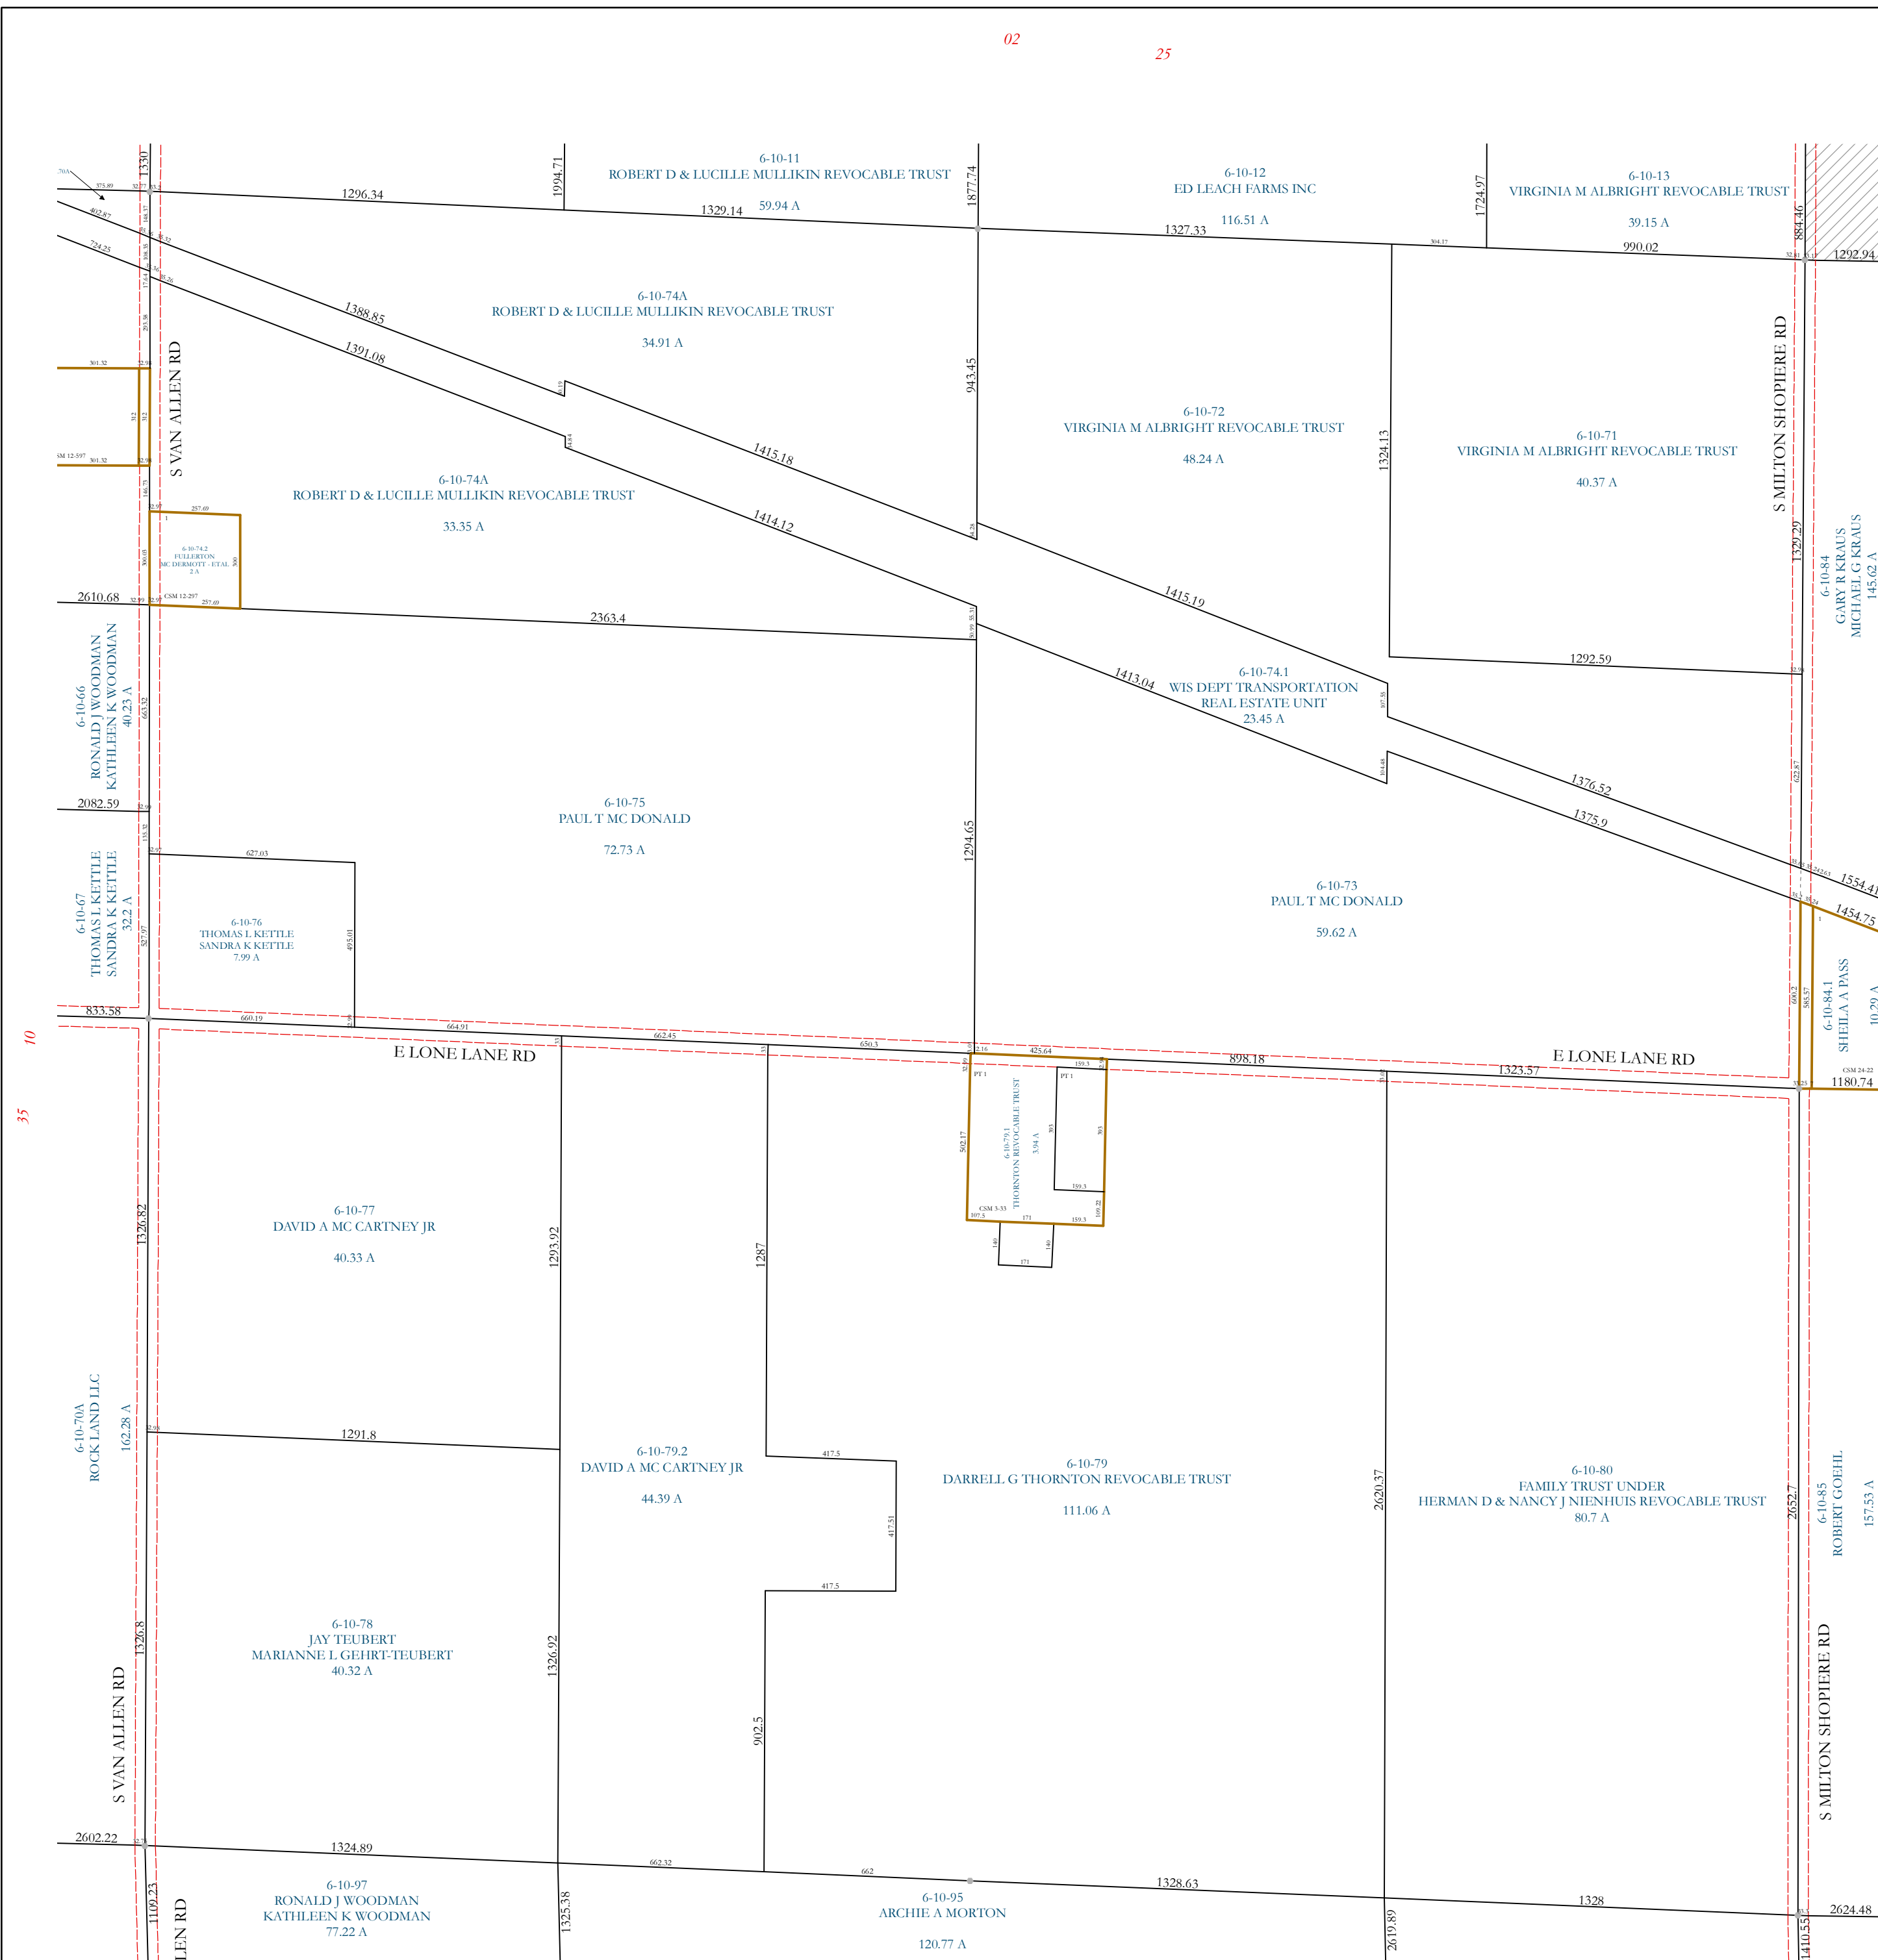

35

10

02 25

12

14