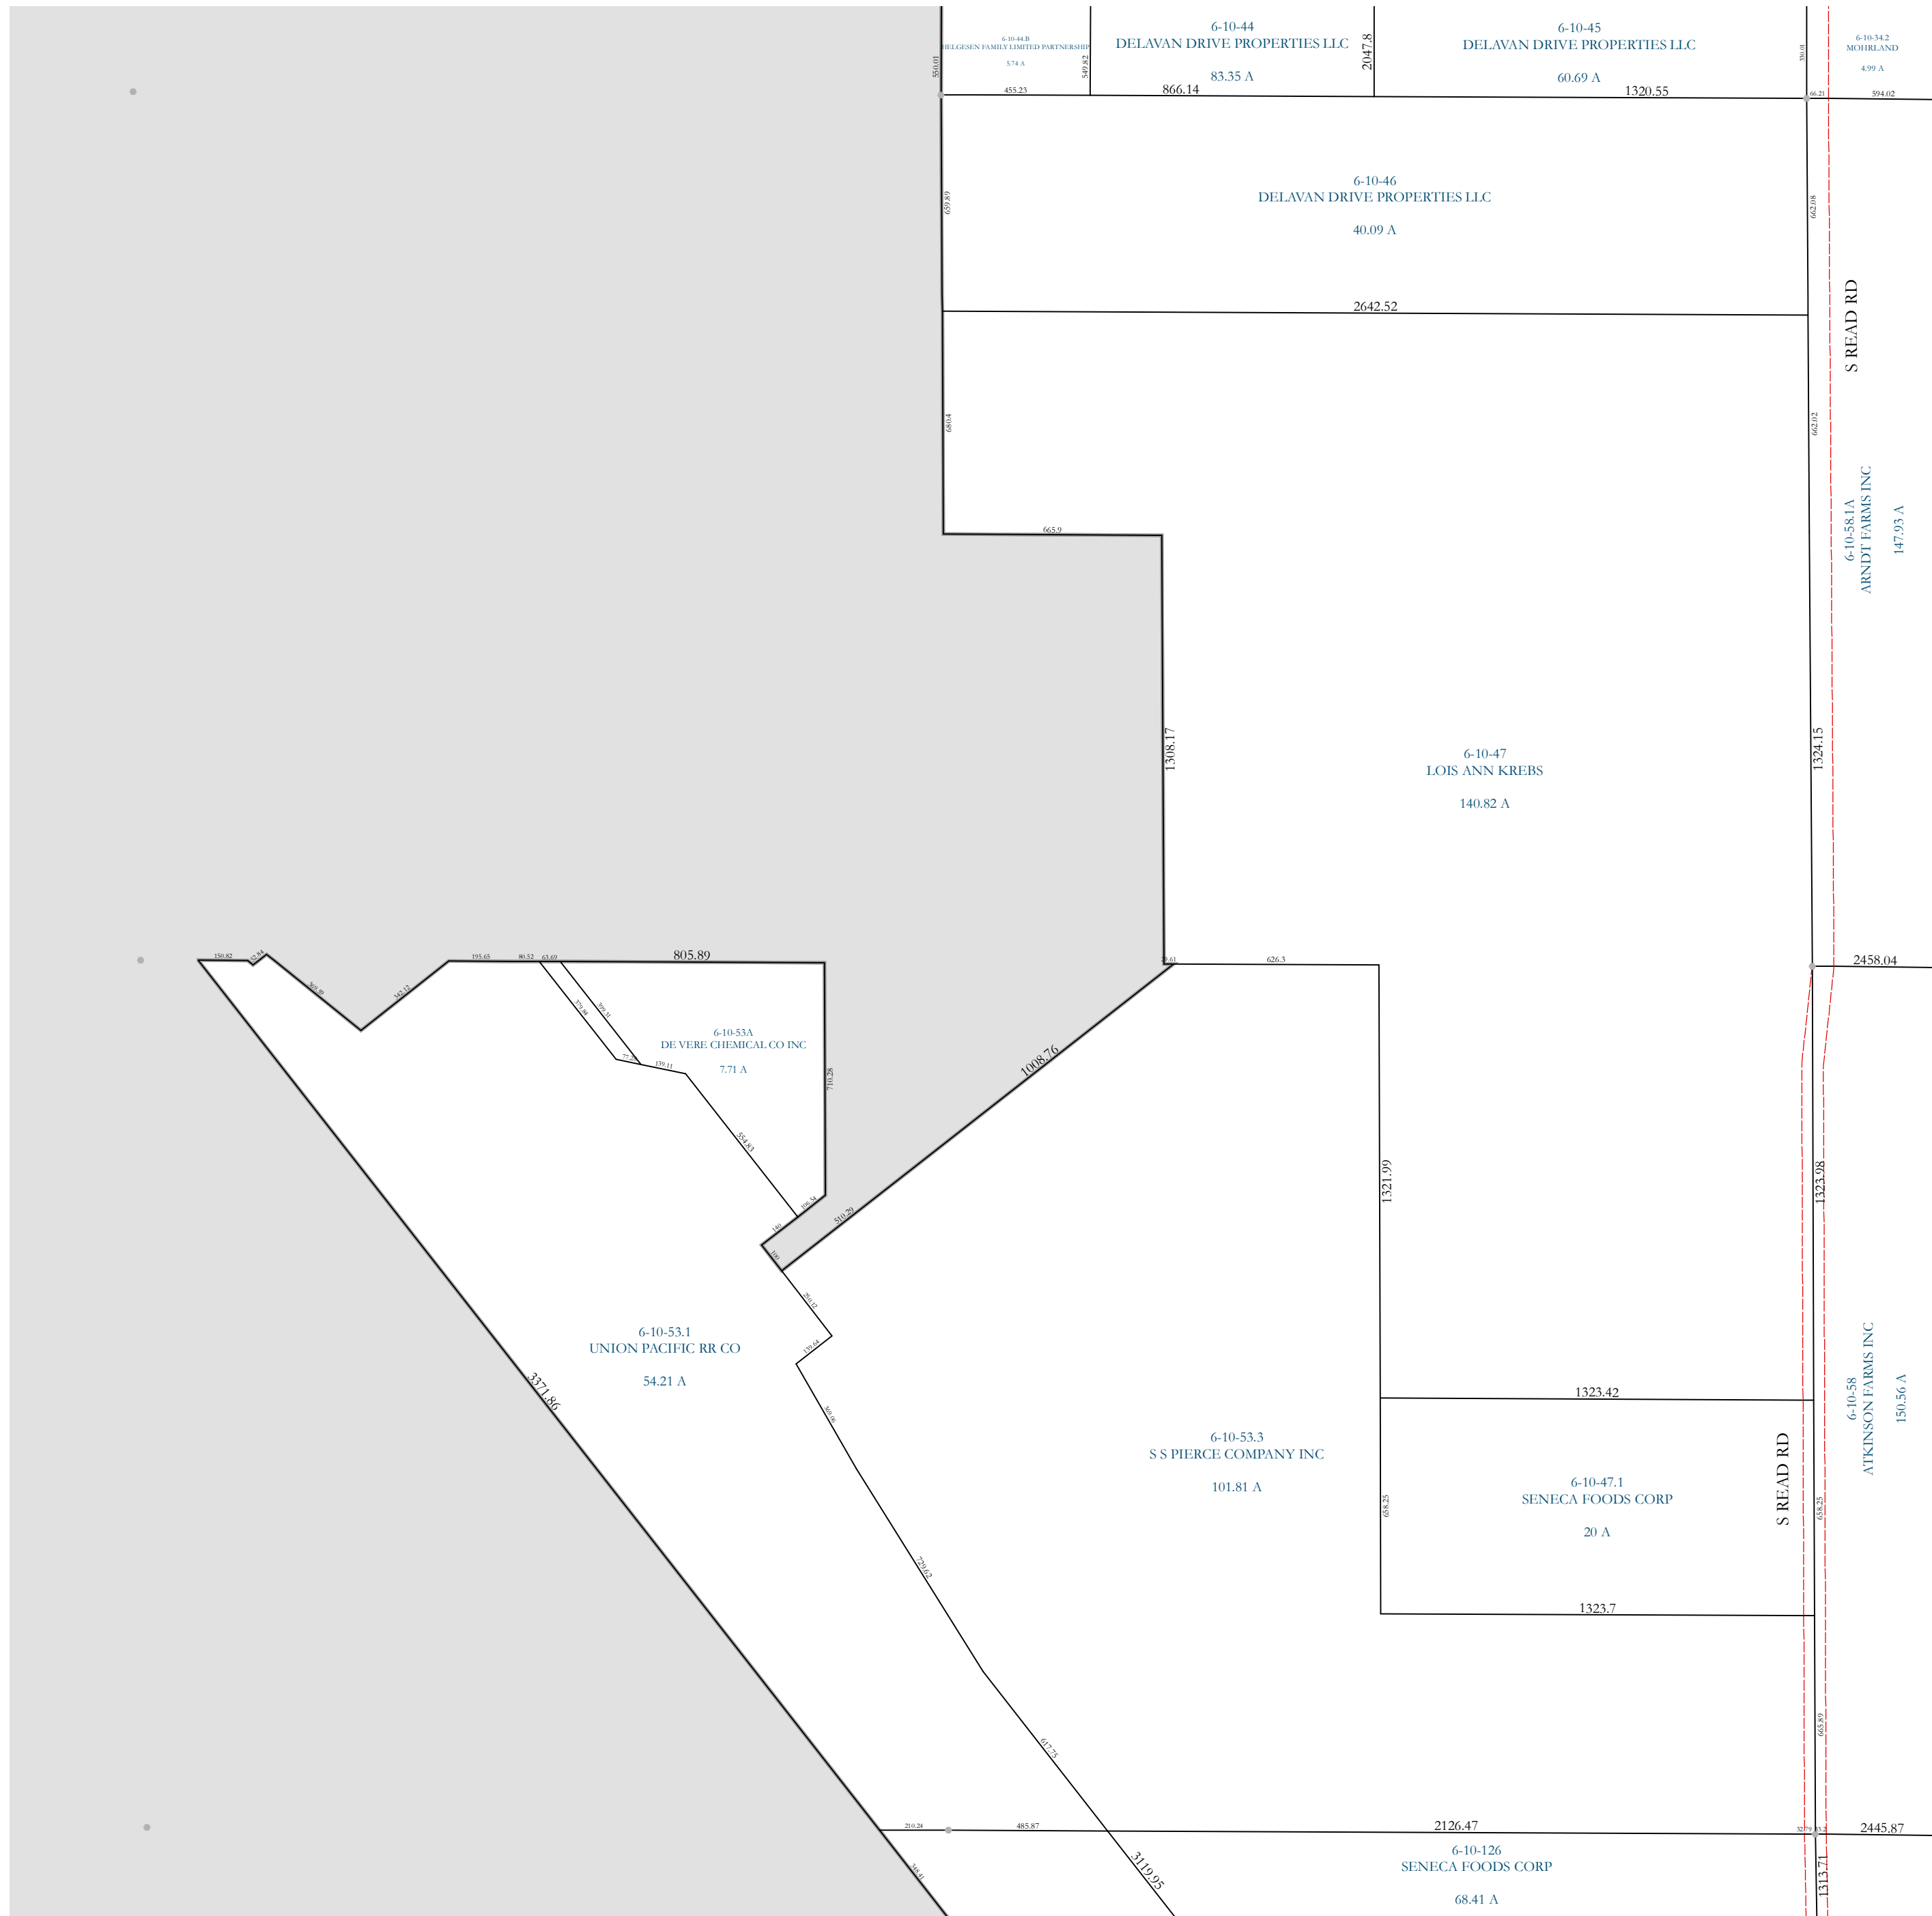

06
25

18

Property Division Map

Town
of
La Prairie

T. 2 N. - R. 13 E.

Section 07