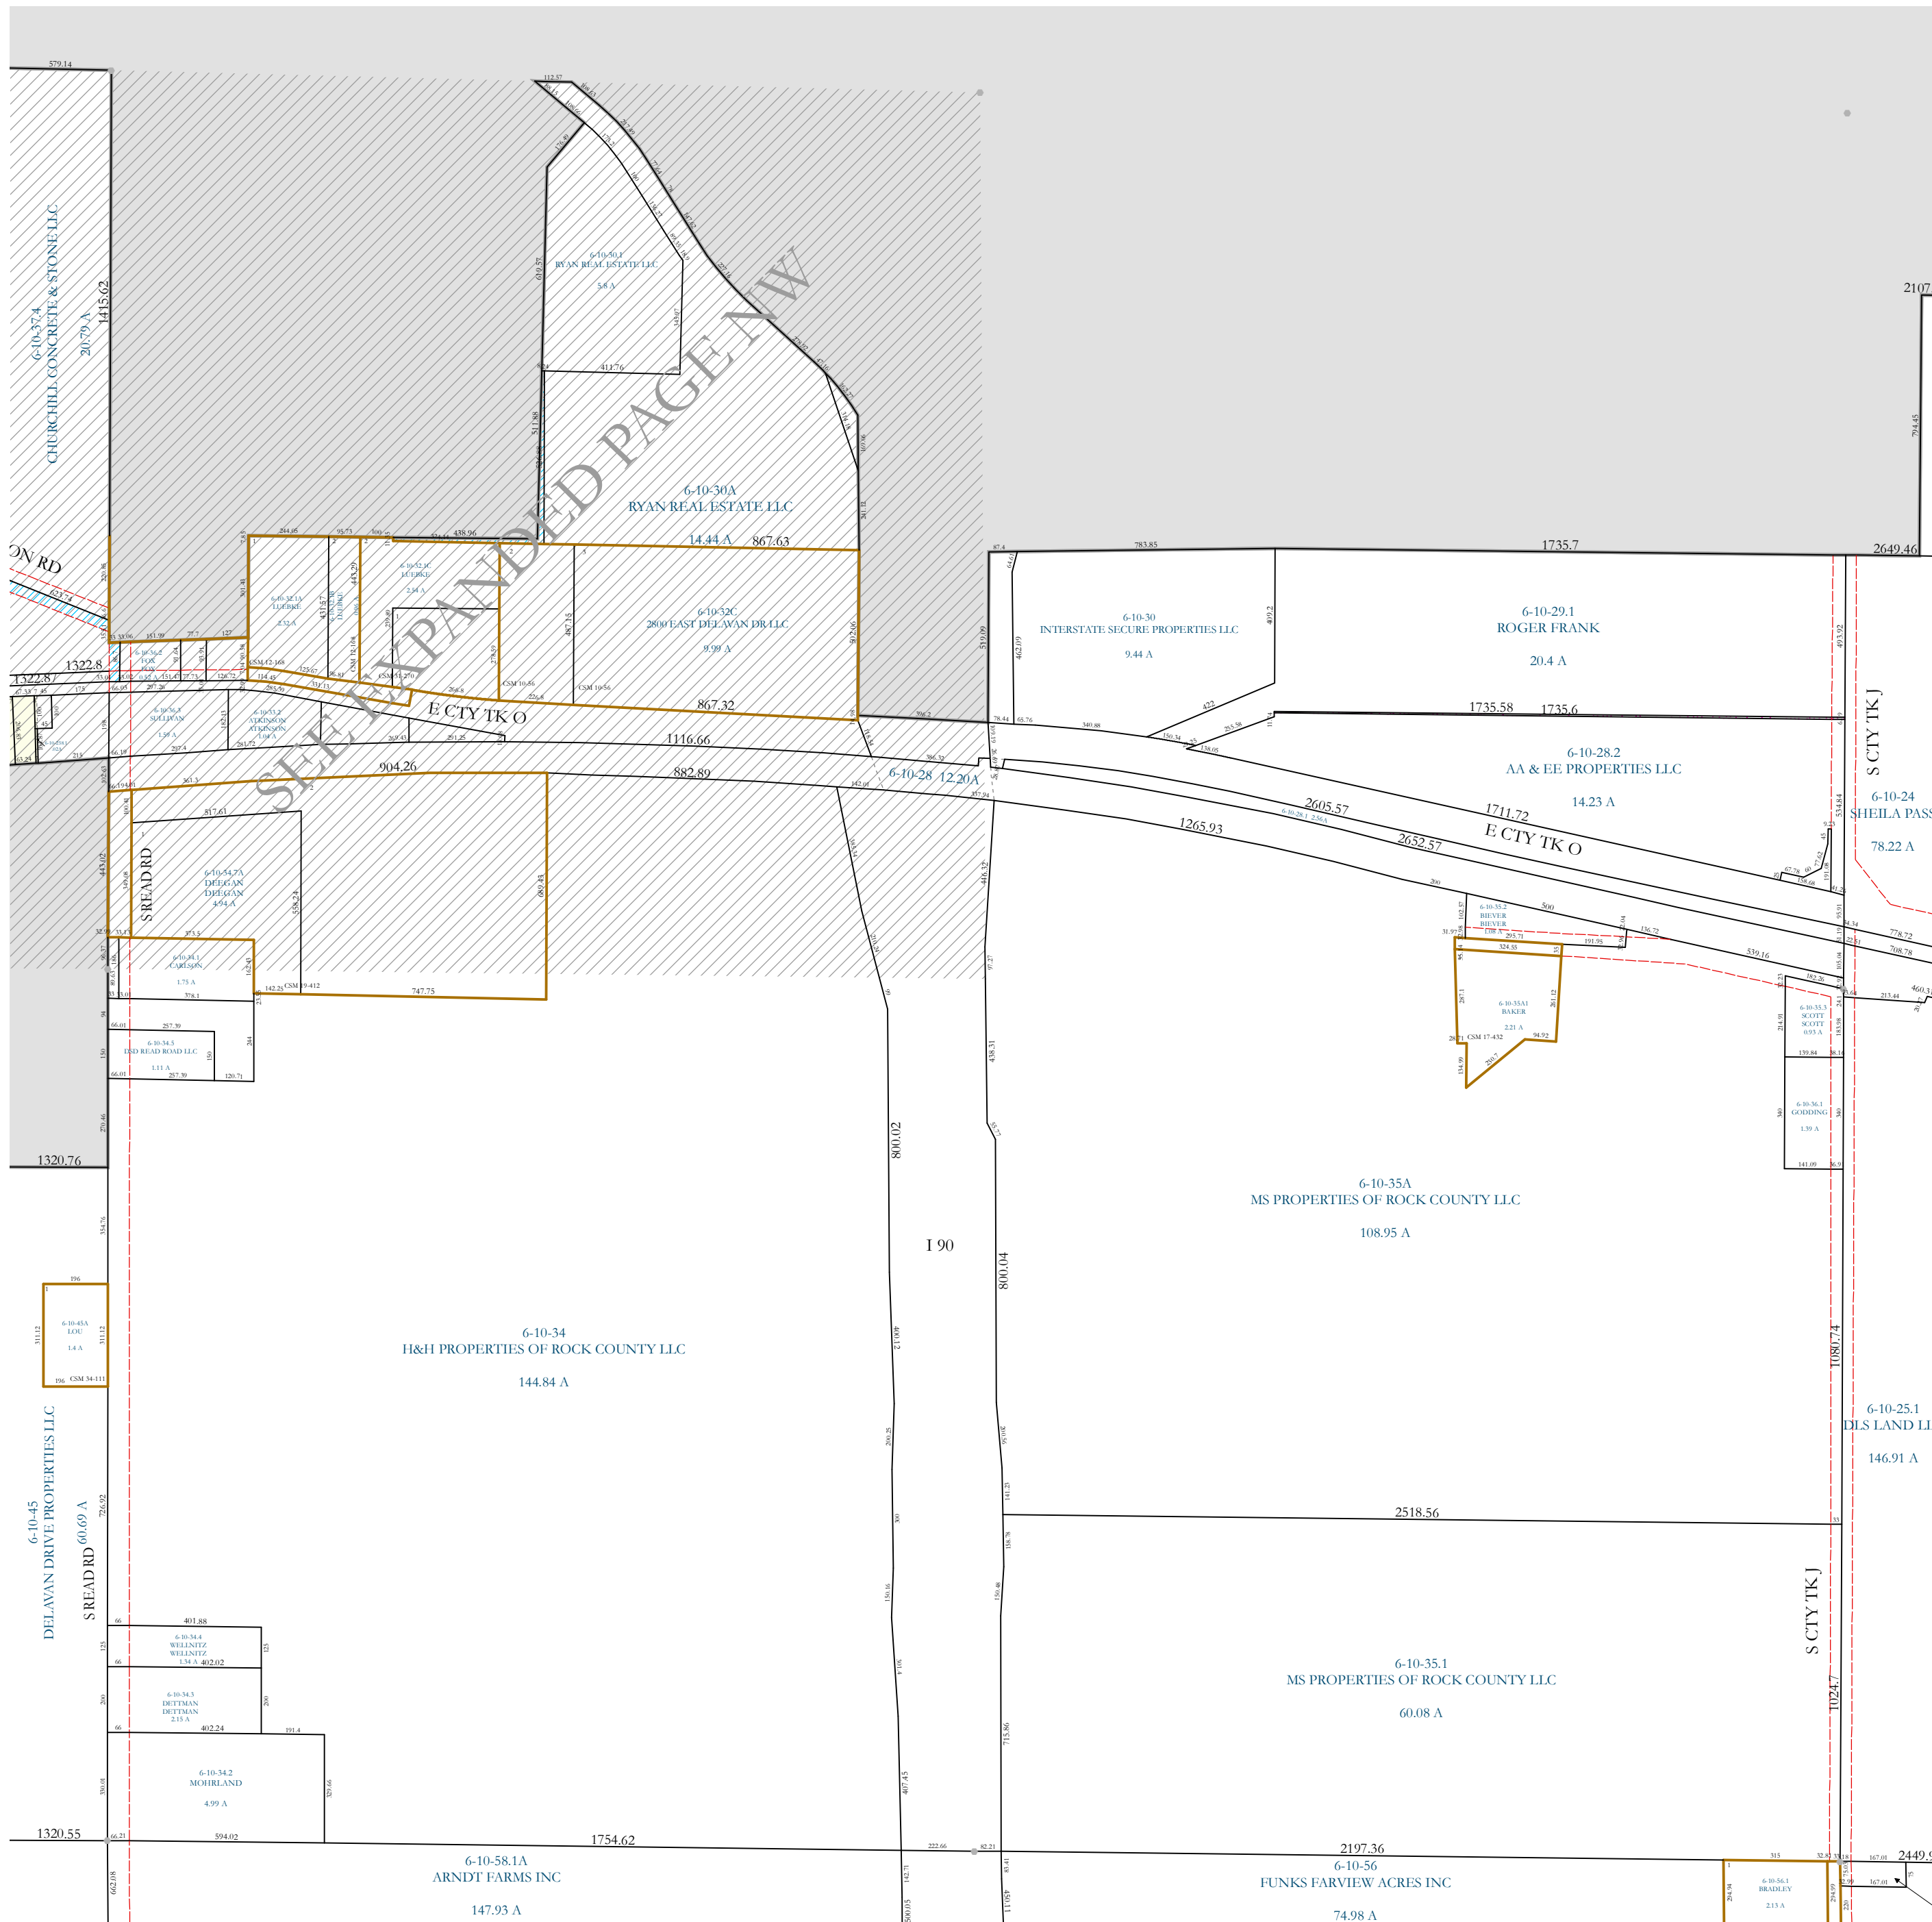

Property Division Map

Town of La Prairie

T. 2 N. - R. 13 E.

Section 05

STATE OF WISCONSIN
COUNTY OF ROCK

PREPARED BY

REAL PROPERTY DESCRIPTION
DEPARTMENT

USING

ROCK COUNTY
GEOGRAPHIC INFORMATION SYSTEM

THIS MAP WAS PREPARED PURSUANT
TO SECTION 76.09 WIS. STATS.
USING PUBLIC RECORDS. IT IS NOT INTENDED
TO BE A SUBSTITUTE FOR AN
ACTUAL FIELD SURVEY
AND IS ADVISORY ONLY.

- Gap
- Overlap
- CSM
- CSMHYDRO
- CSMLOT
- CSMLOTHYDRO
- MFL
- dam
- easement
- hydro
- lots
- parcels
- parcelshydro
- roadrw

See Pages

January 1, 2023

35

06

70

08