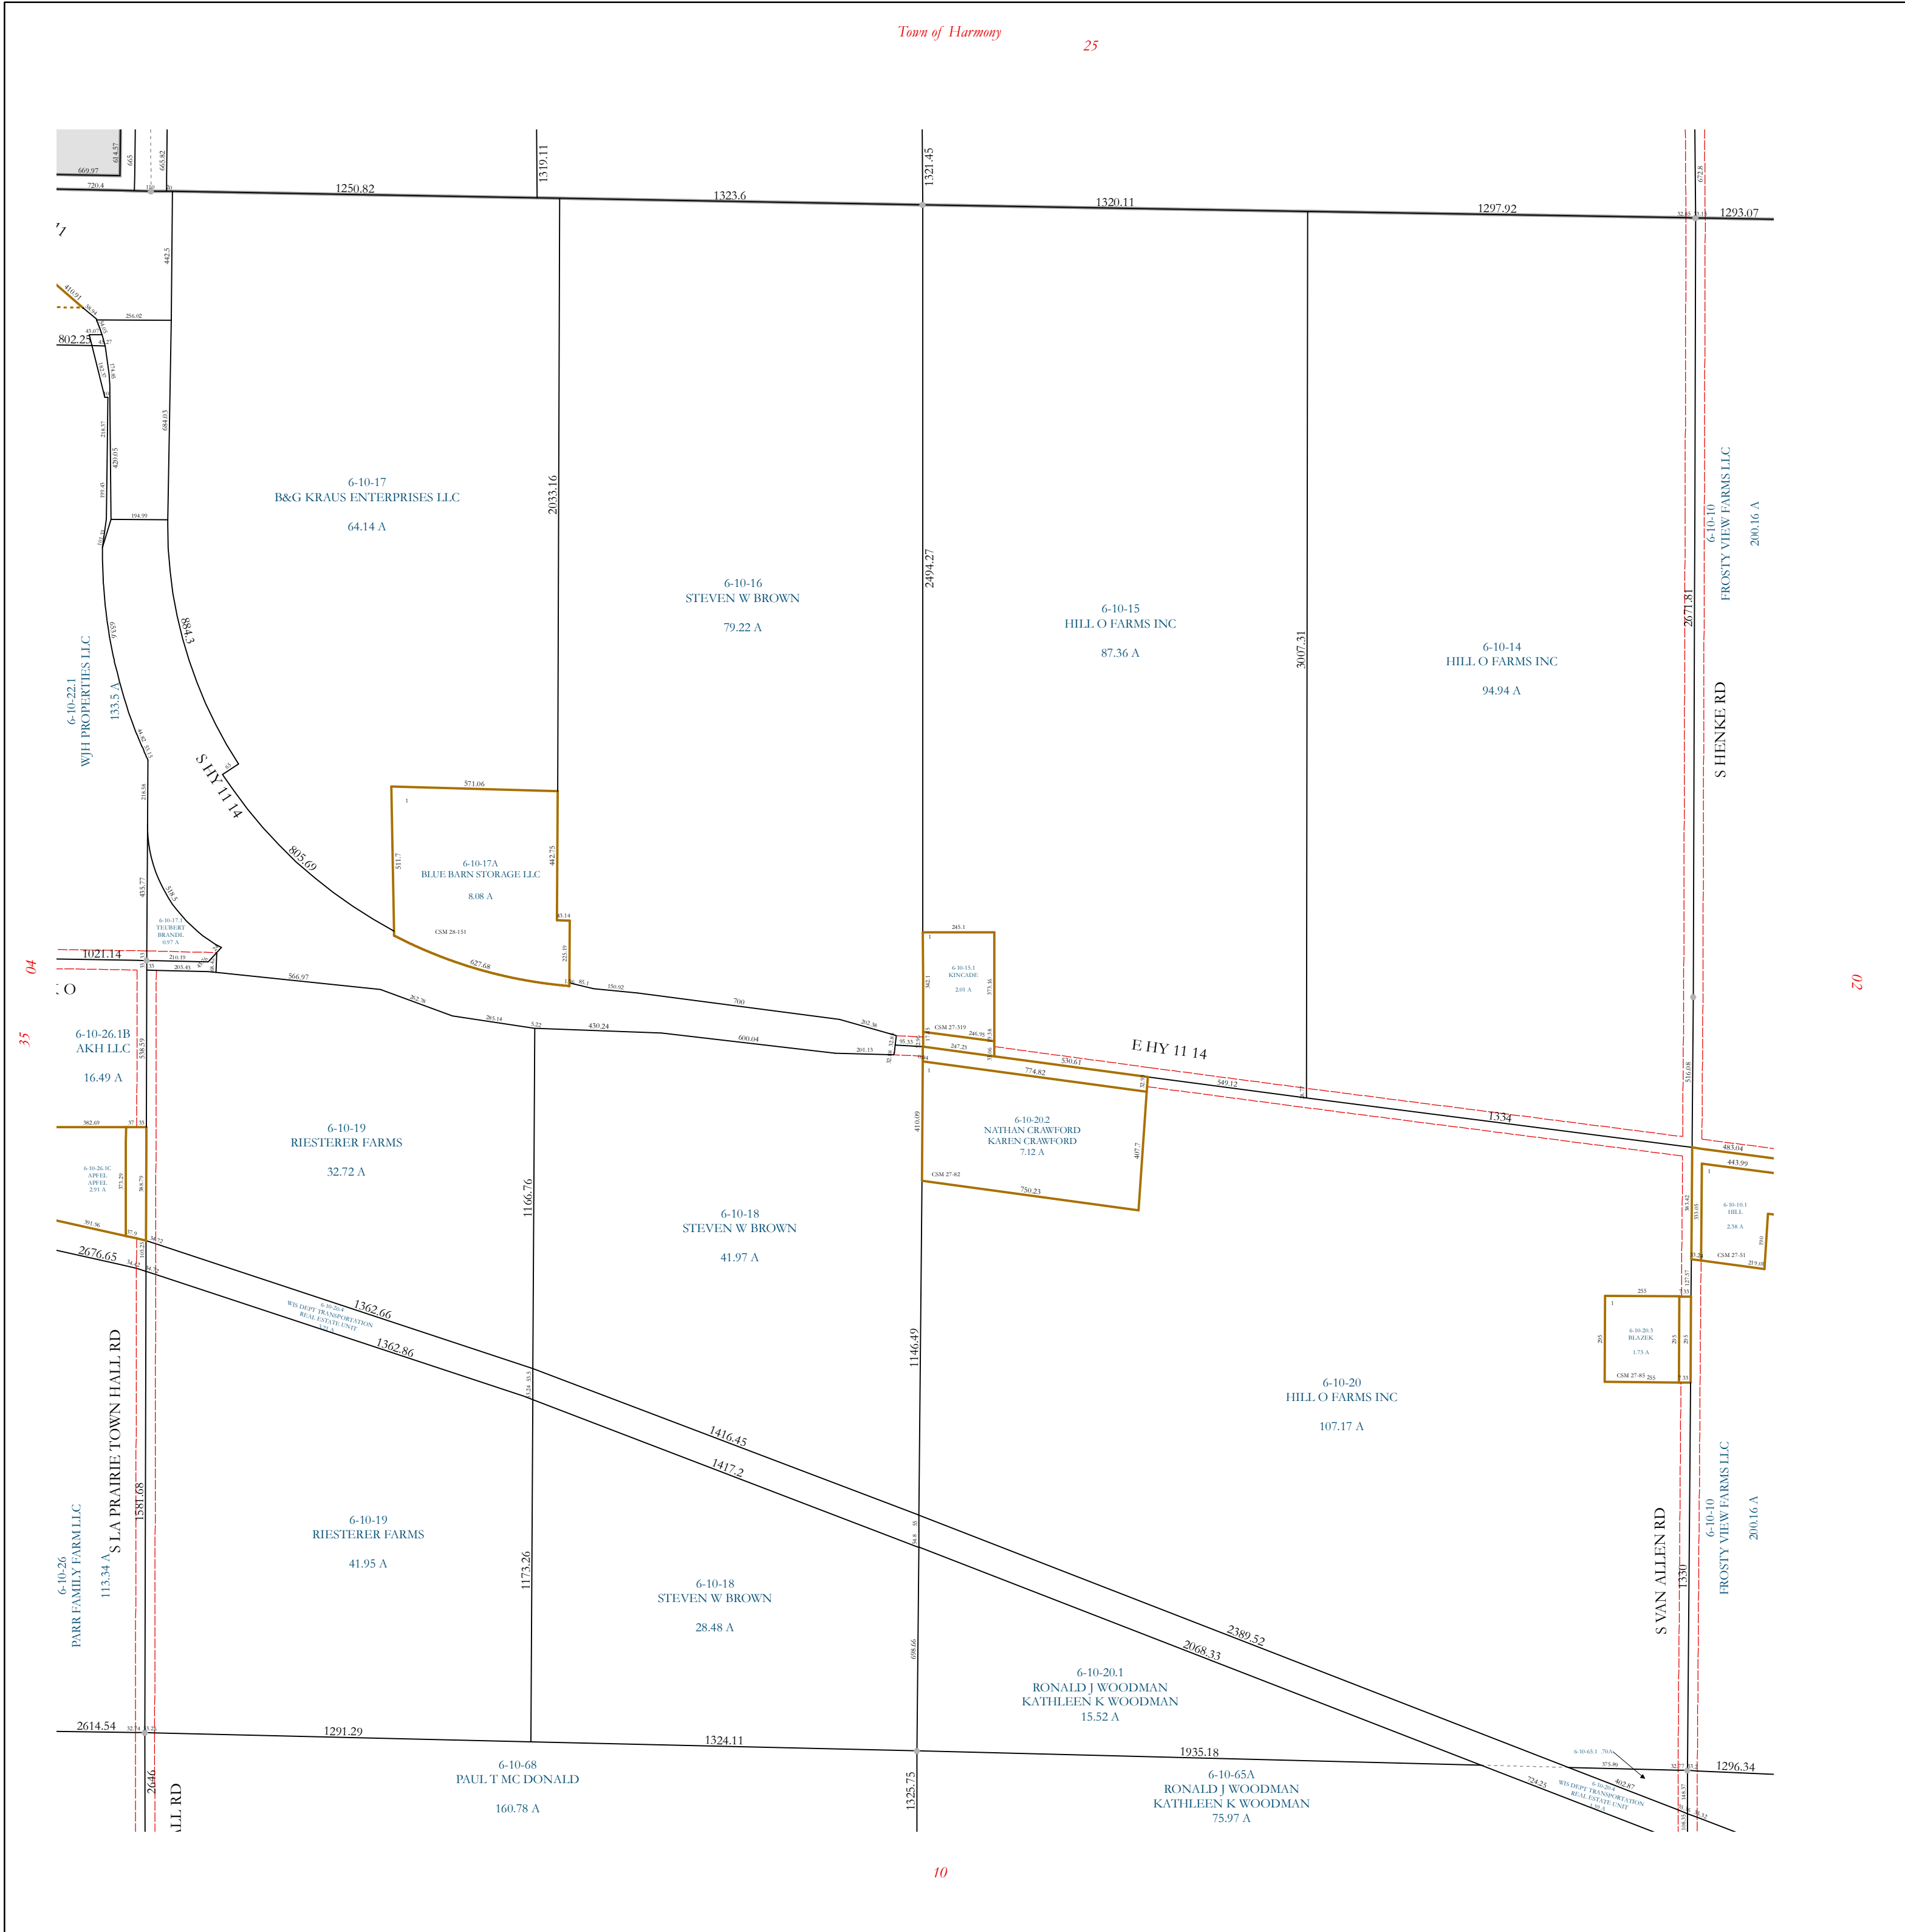

Property Division Map

Town of La Prairie

T. 2 N. - R. 13 E.

Section 03

STATE OF WISCONSIN
COUNTY OF ROCK

PREPARED BY

REAL PROPERTY DESCRIPTION DEPARTMENT

USING

ROCK COUNTY GEOGRAPHIC INFORMATION SYSTEM

THIS MAP WAS PREPARED PURSUANT TO SECTION 7609 WIS. STATS. USING PUBLIC RECORDS. IT IS NOT INTENDED TO BE A SUBSTITUTE FOR AN ACTUAL FIELD SURVEY AND IS ADVISORY ONLY.

- Gap
- Overlap
- CSM
- CSMHYDRO
- CSMLOT
- CSMLOTHYDRO
- MFL
- dam
- easement
- hydro
- lots
- parcels
- parcelshydro
- roadrw

See Pages

January 1, 2023

35

72

10