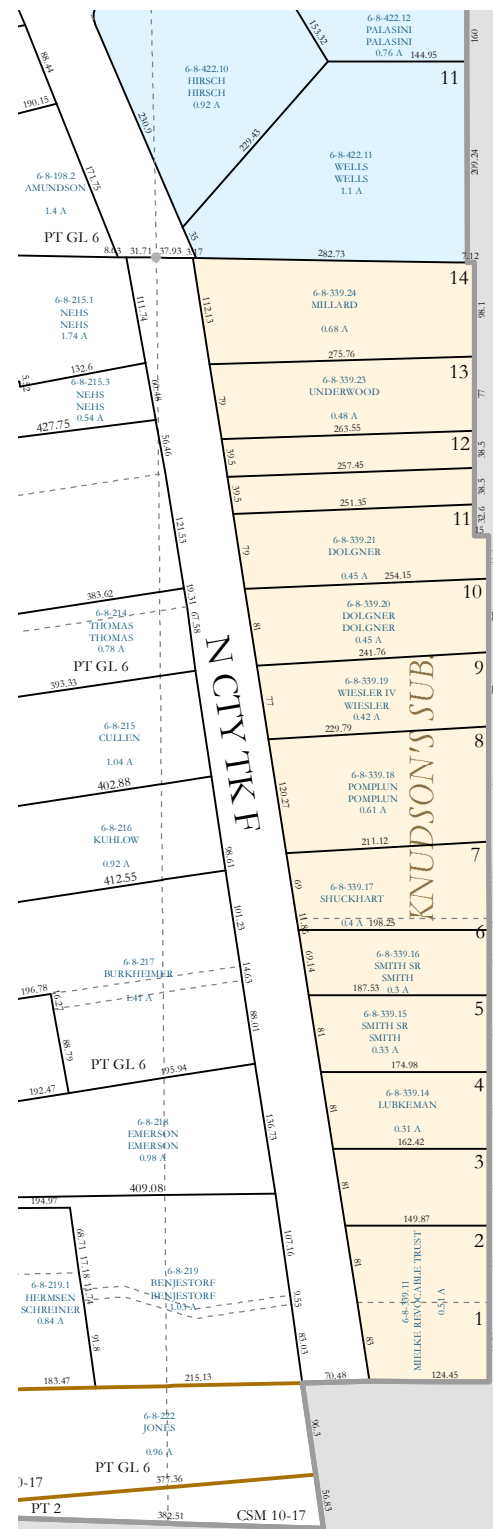

24 NW

22 SE

Property Division Map

Town
of
Janesville

T. 3 N. - R. 12 E.

Section 24 SW

STATE OF WISCONSIN
COUNTY OF ROCK

PREPARED BY

**REAL PROPERTY DESCRIPTION
DEPARTMENT**

USING

**ROCK COUNTY
GEOGRAPHIC INFORMATION SYSTEM**

THIS MAP WAS PREPARED PURSUANT
TO SECTION 70.09 WIS. STATS.
USING PUBLIC RECORDS. IT IS NOT INTENDED
TO BE A SUBSTITUTE FOR AN
ACTUAL FIELD SURVEY
AND IS ADVISORY ONLY.

See Pages
January 1, 2023

24 SW