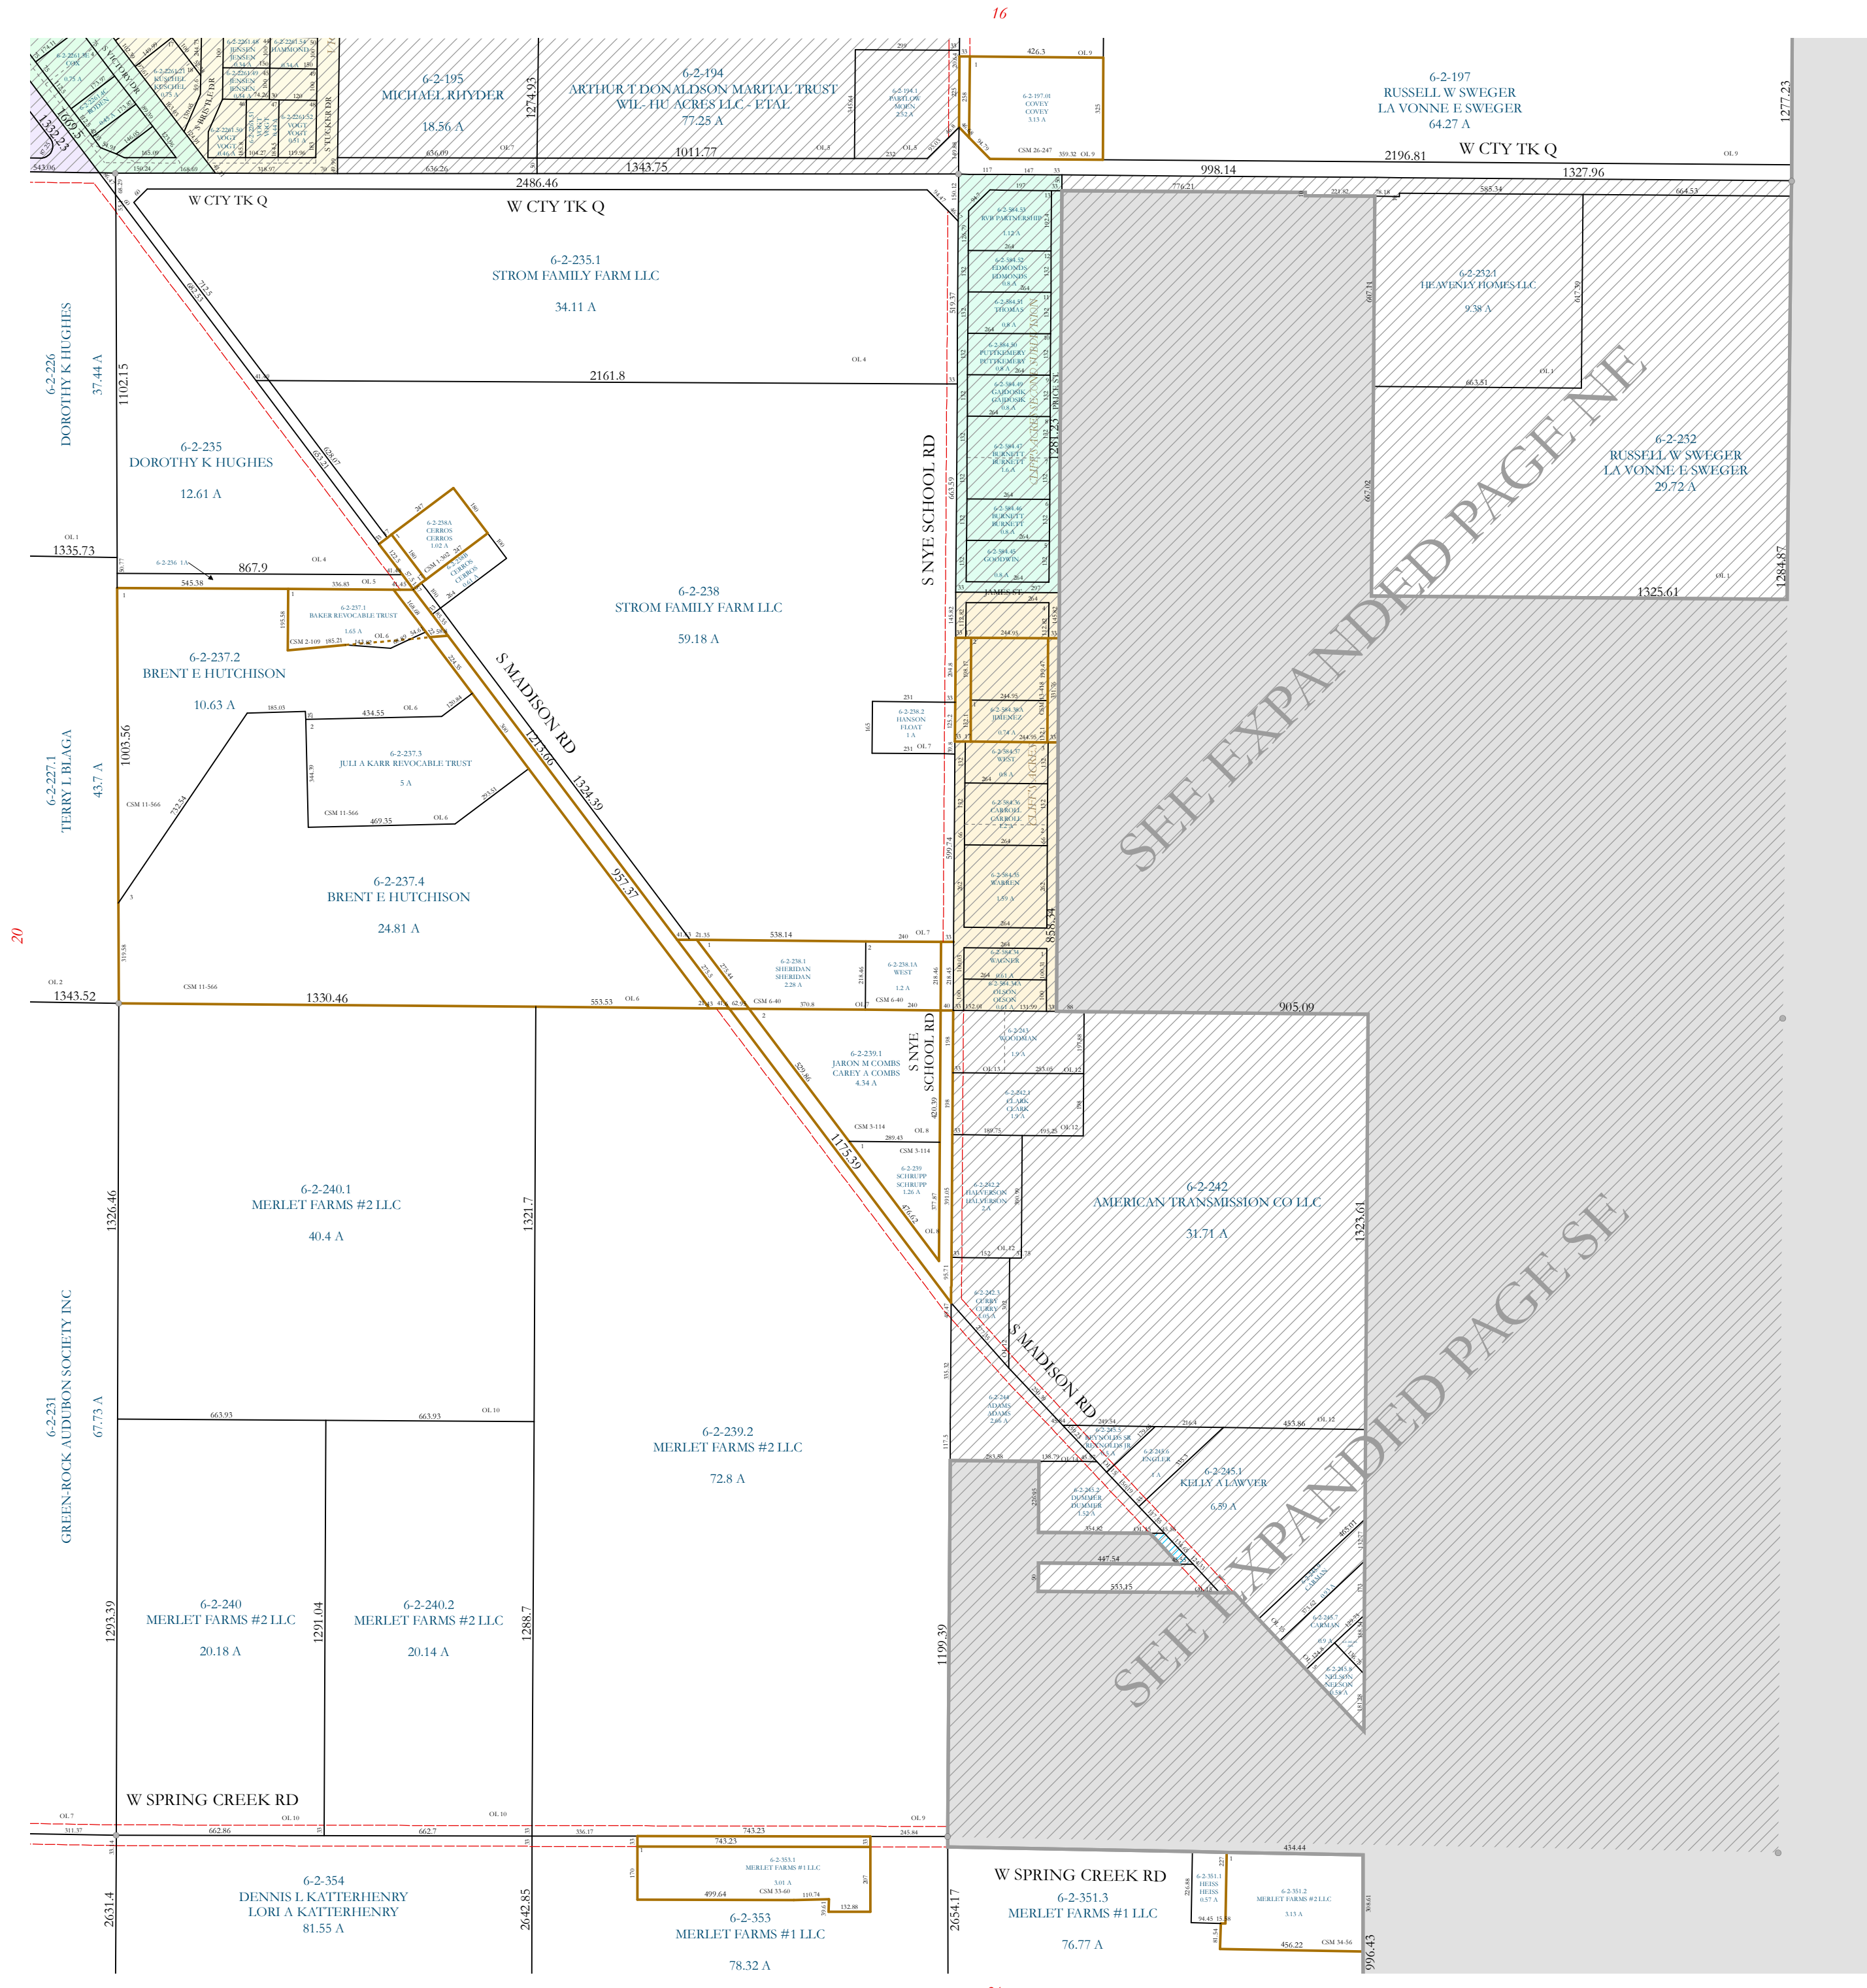

SEE EXPANDED PAGE N.E.

SEE EXPANDED PAGE S.E.

20

22