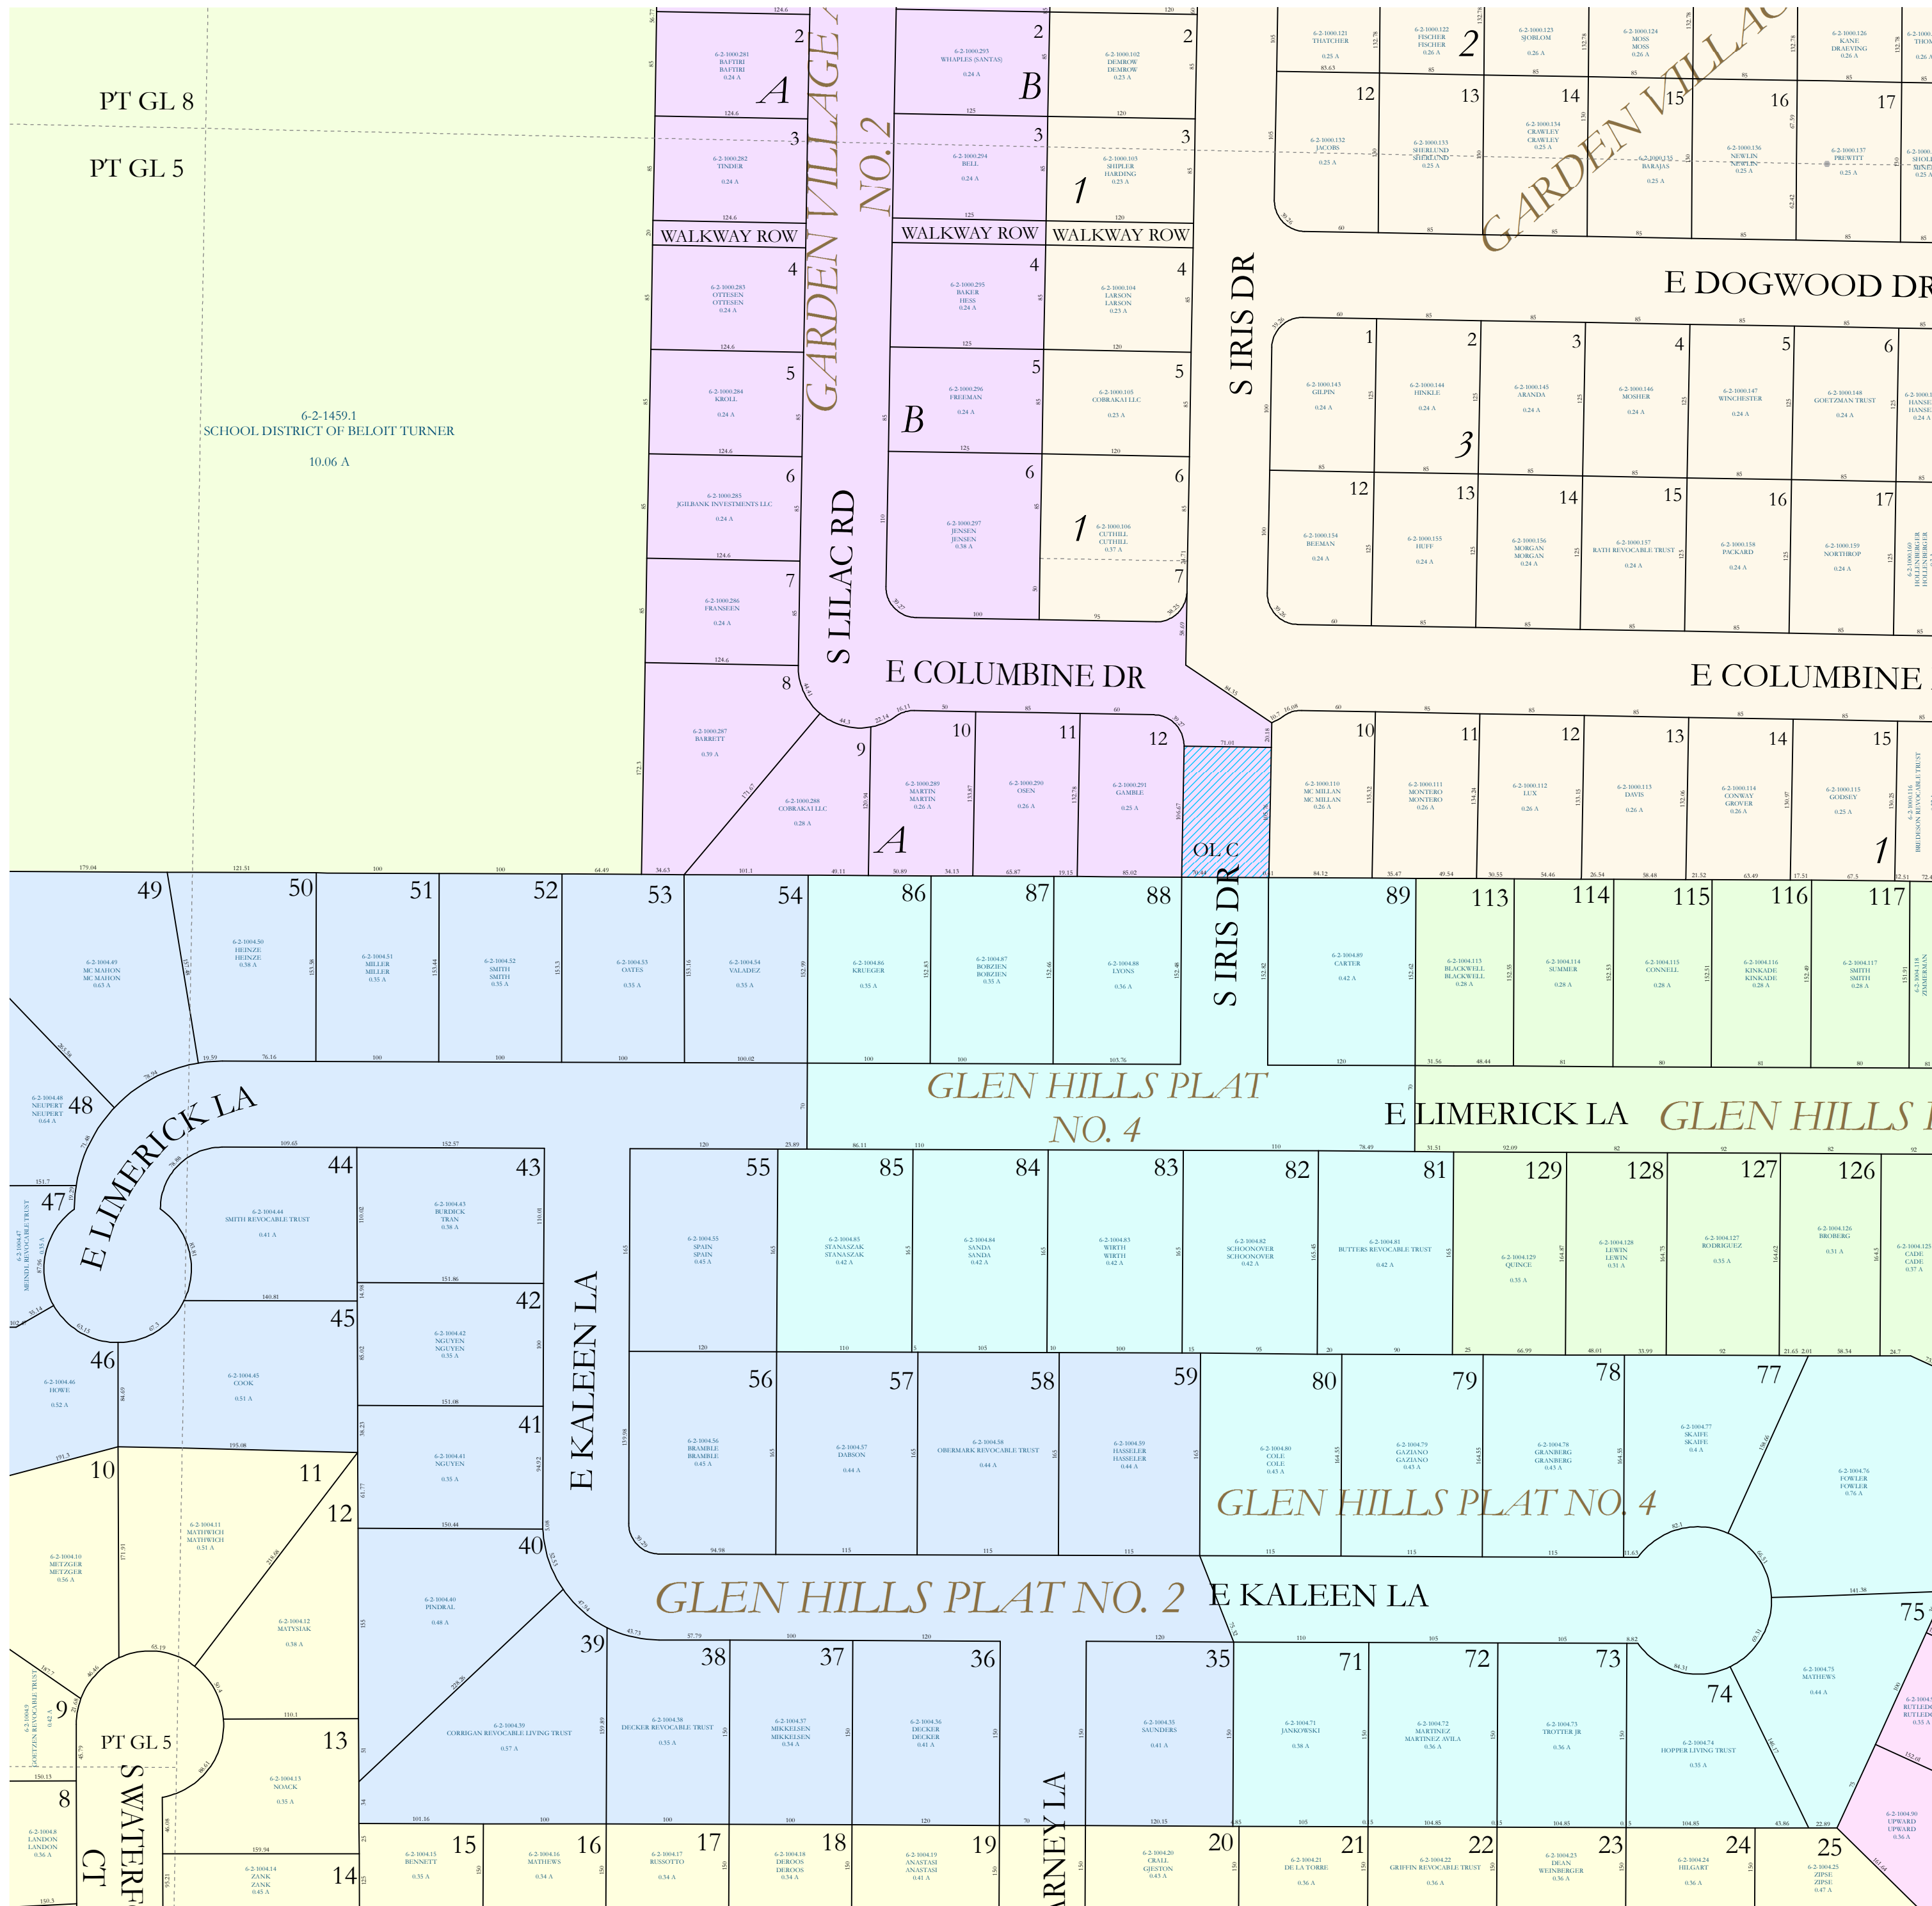

See Pages

January 1, 2023

14 NENE

11 SESE

14 SENE