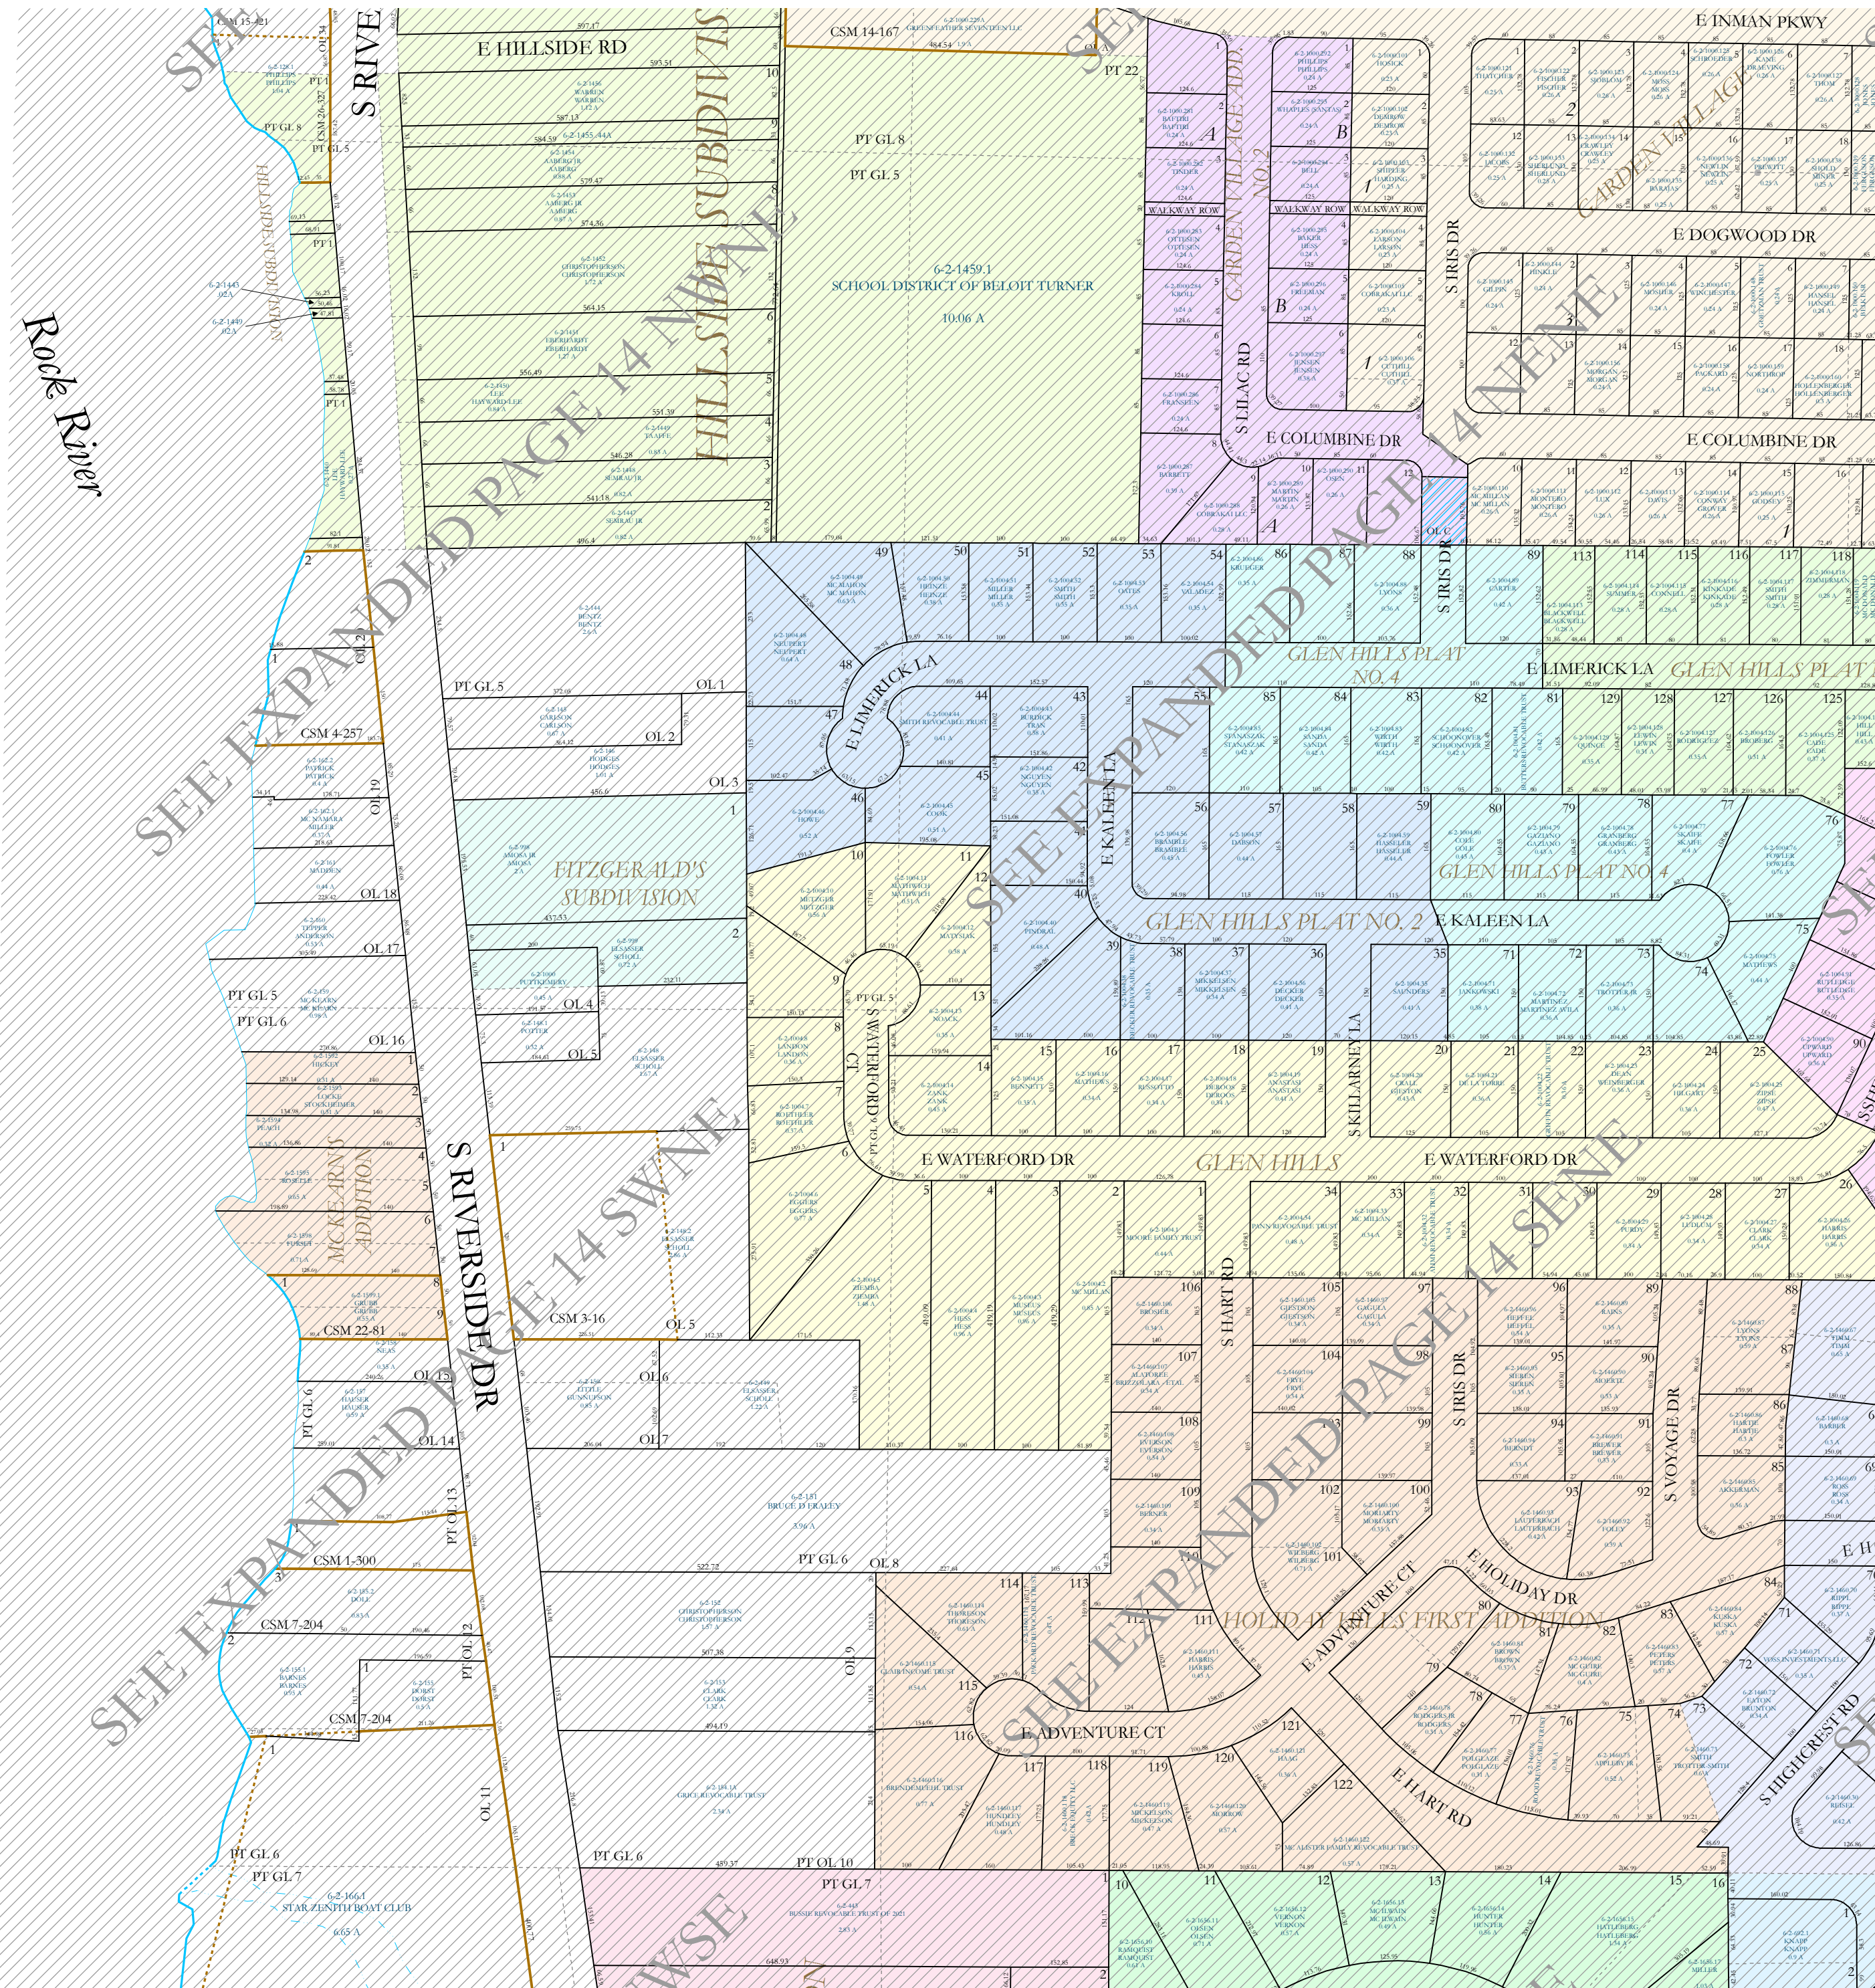

SEE EXPANDED PAGE 14 NW

SEE EXPANDED PAGE 14 SE

SEE EXPANDED PAGE 14 SW

SEE EXPANDED PAGE 14 SENE

6-2-163.1
PAUL RICHARD WEISER
35.06 A

14 NW

14 NE