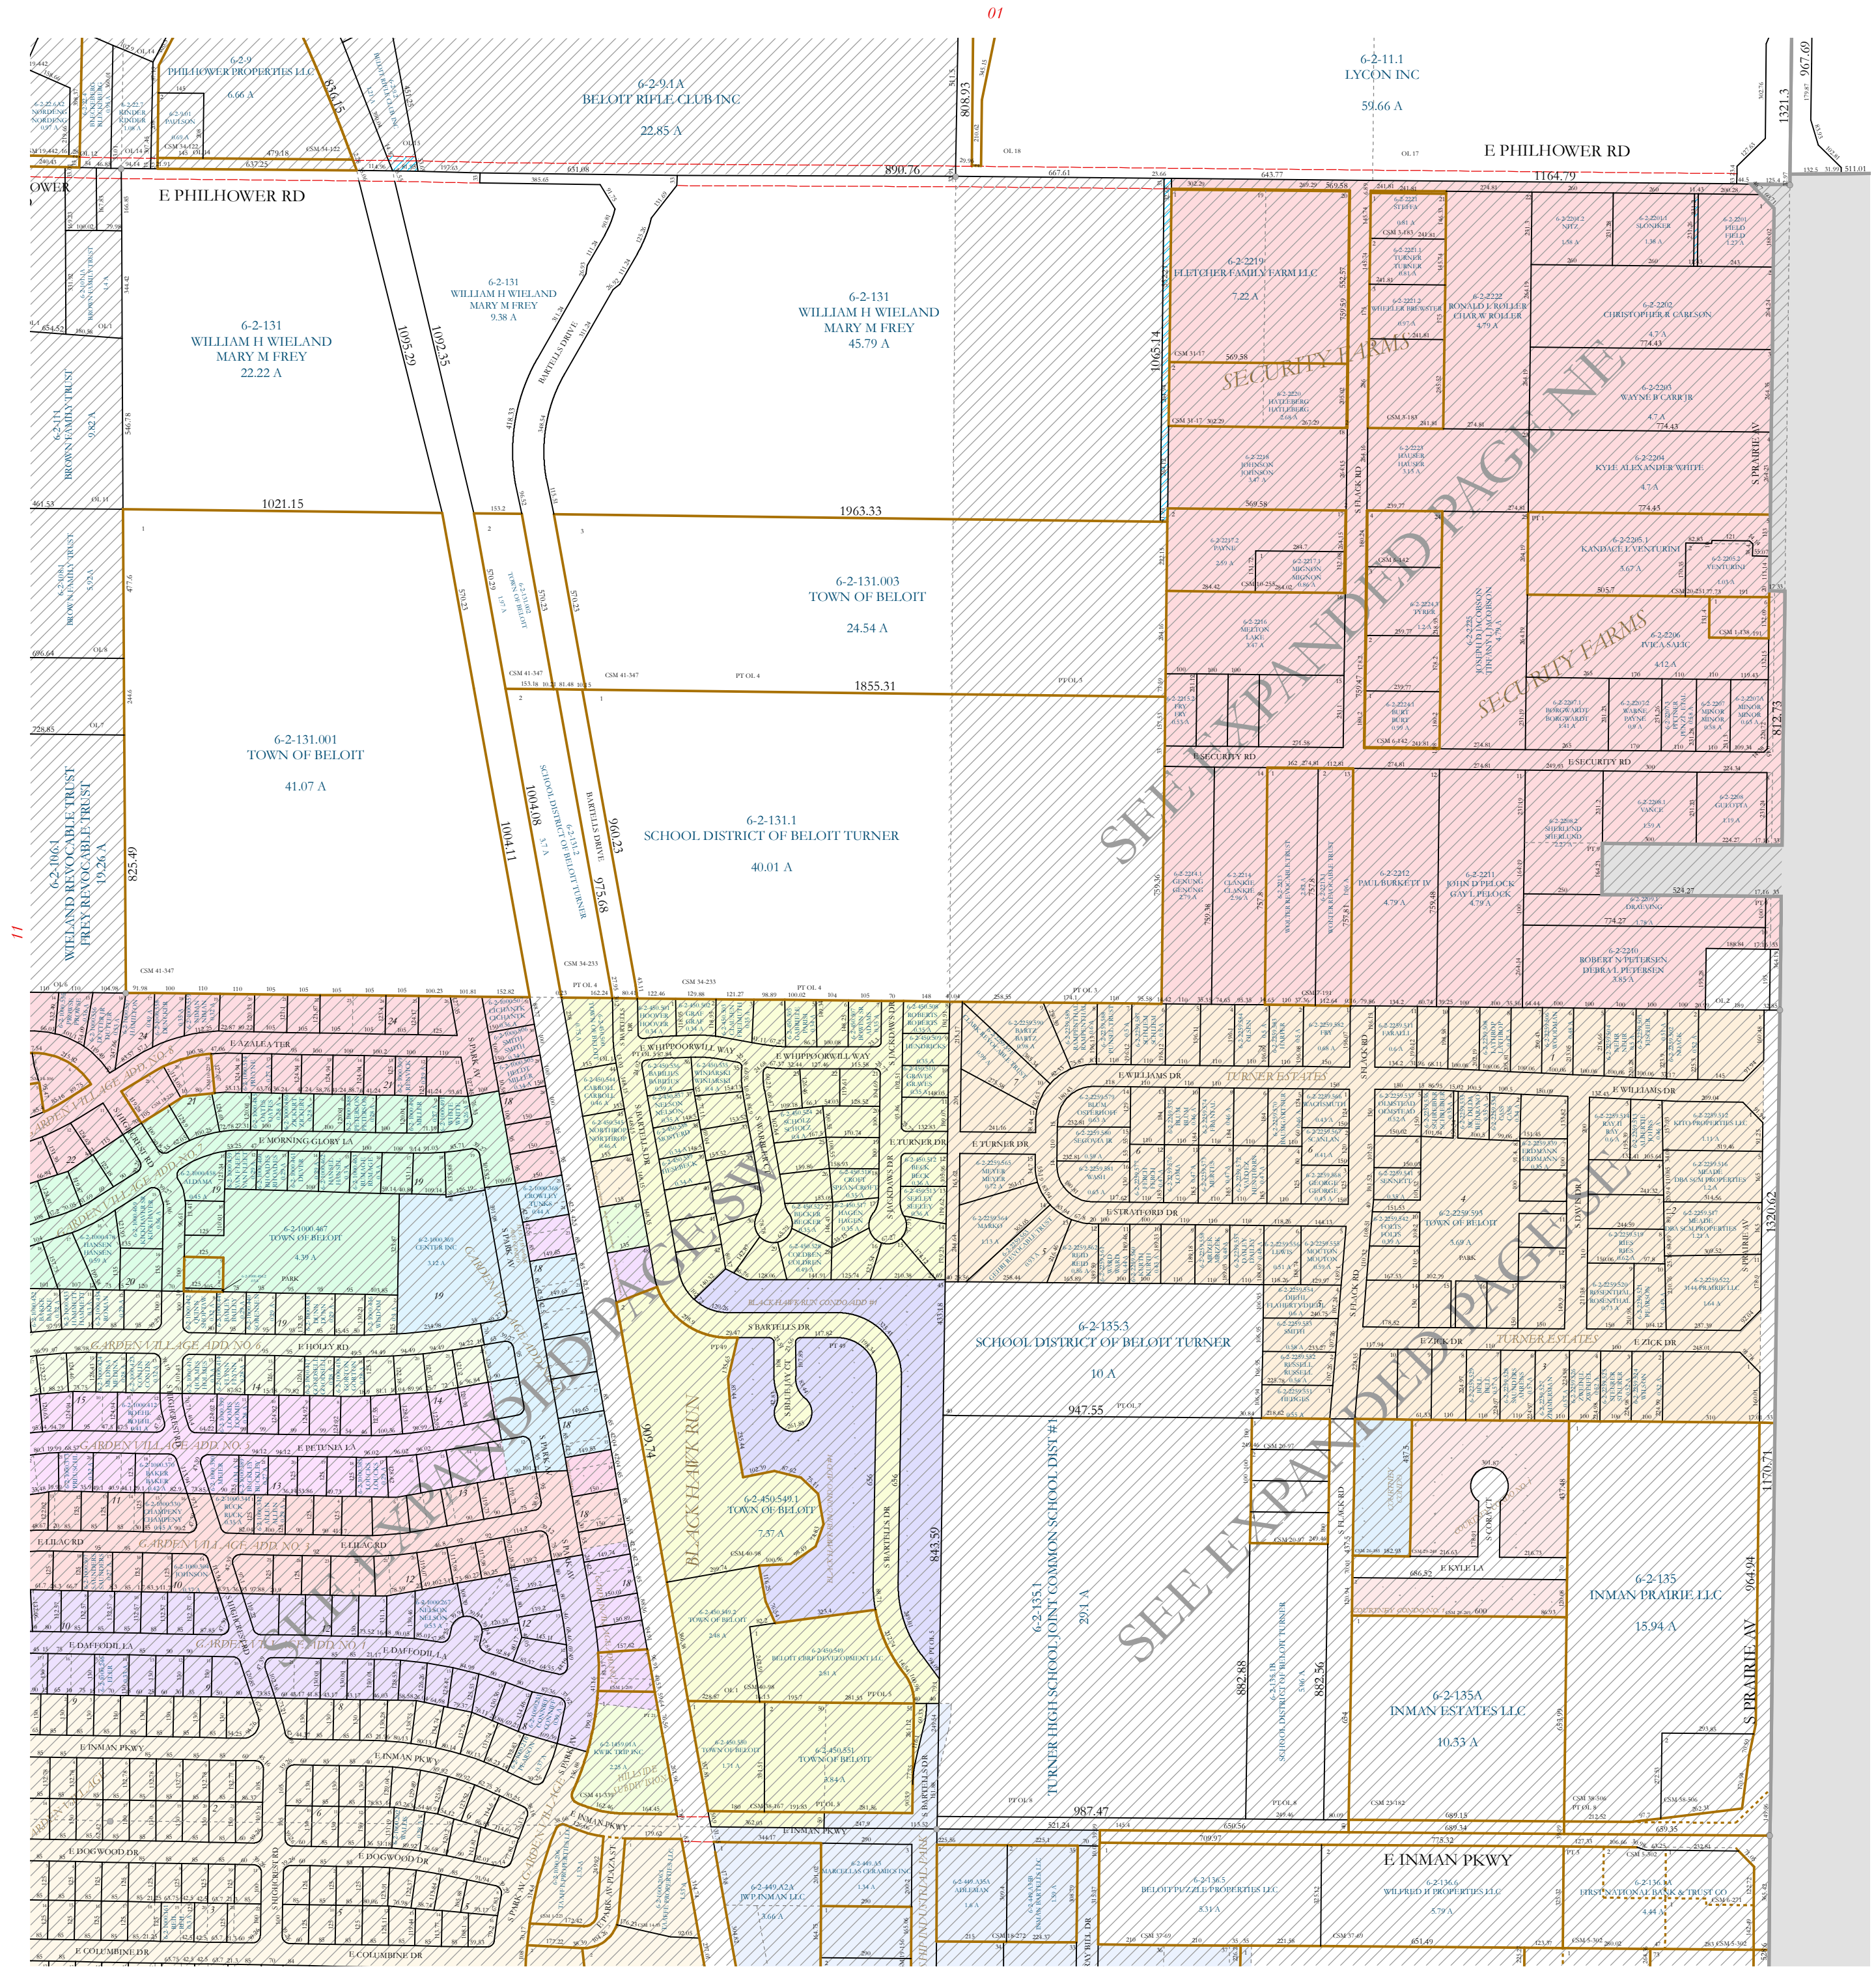

SEE APPENDED PAGE 11

Town of Beloit