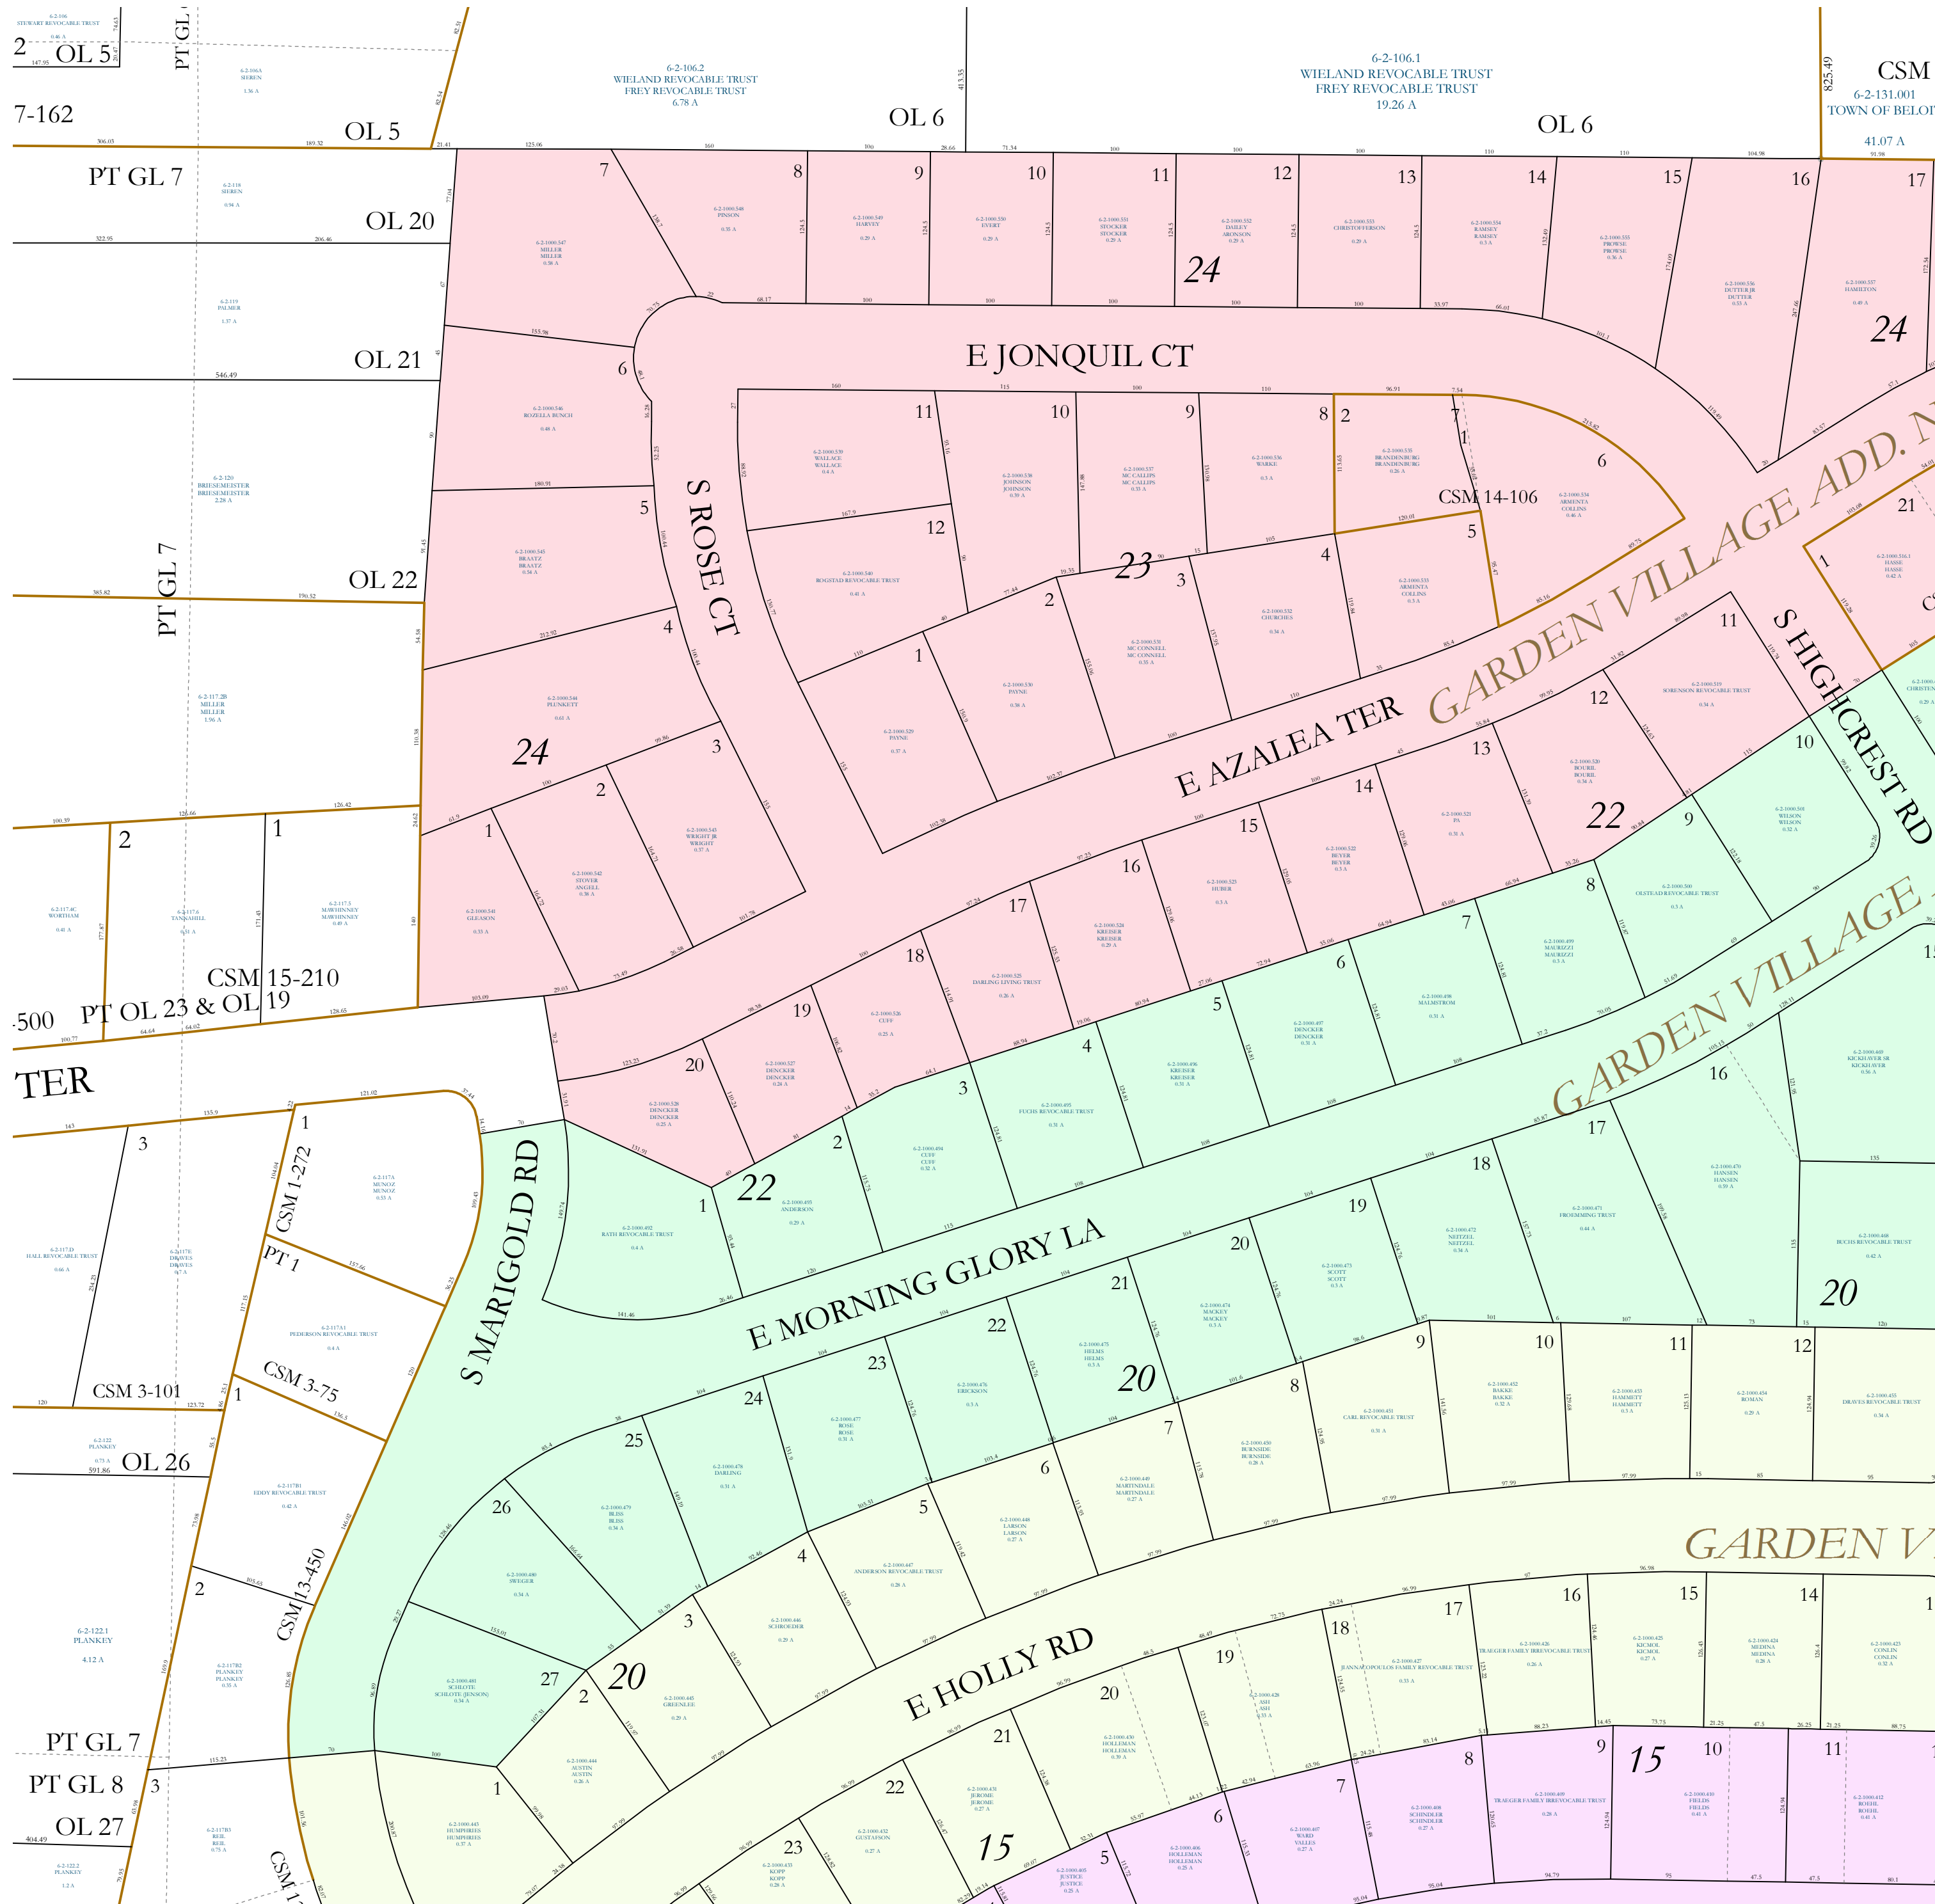

Property Division Map

Town
of
Beloit

T. 1 N. - R. 12 E.
Section 11 NESE

STATE OF WISCONSIN
COUNTY OF ROCK

PREPARED BY

REAL PROPERTY DESCRIPTION
DEPARTMENT

USING

ROCK COUNTY
GEOGRAPHIC INFORMATION SYSTEM

THIS MAP WAS PREPARED PURSUANT
TO SECTION 70.09 WIS. STATS.
USING PUBLIC RECORDS. IT IS NOT INTENDED
TO BE A SUBSTITUTE FOR AN
ACTUAL FIELD SURVEY
AND IS ADVISORY ONLY.

0 12.5 25 50 75 100
Feet

See Pages

January 1, 2023

11 NESE

11 SESE