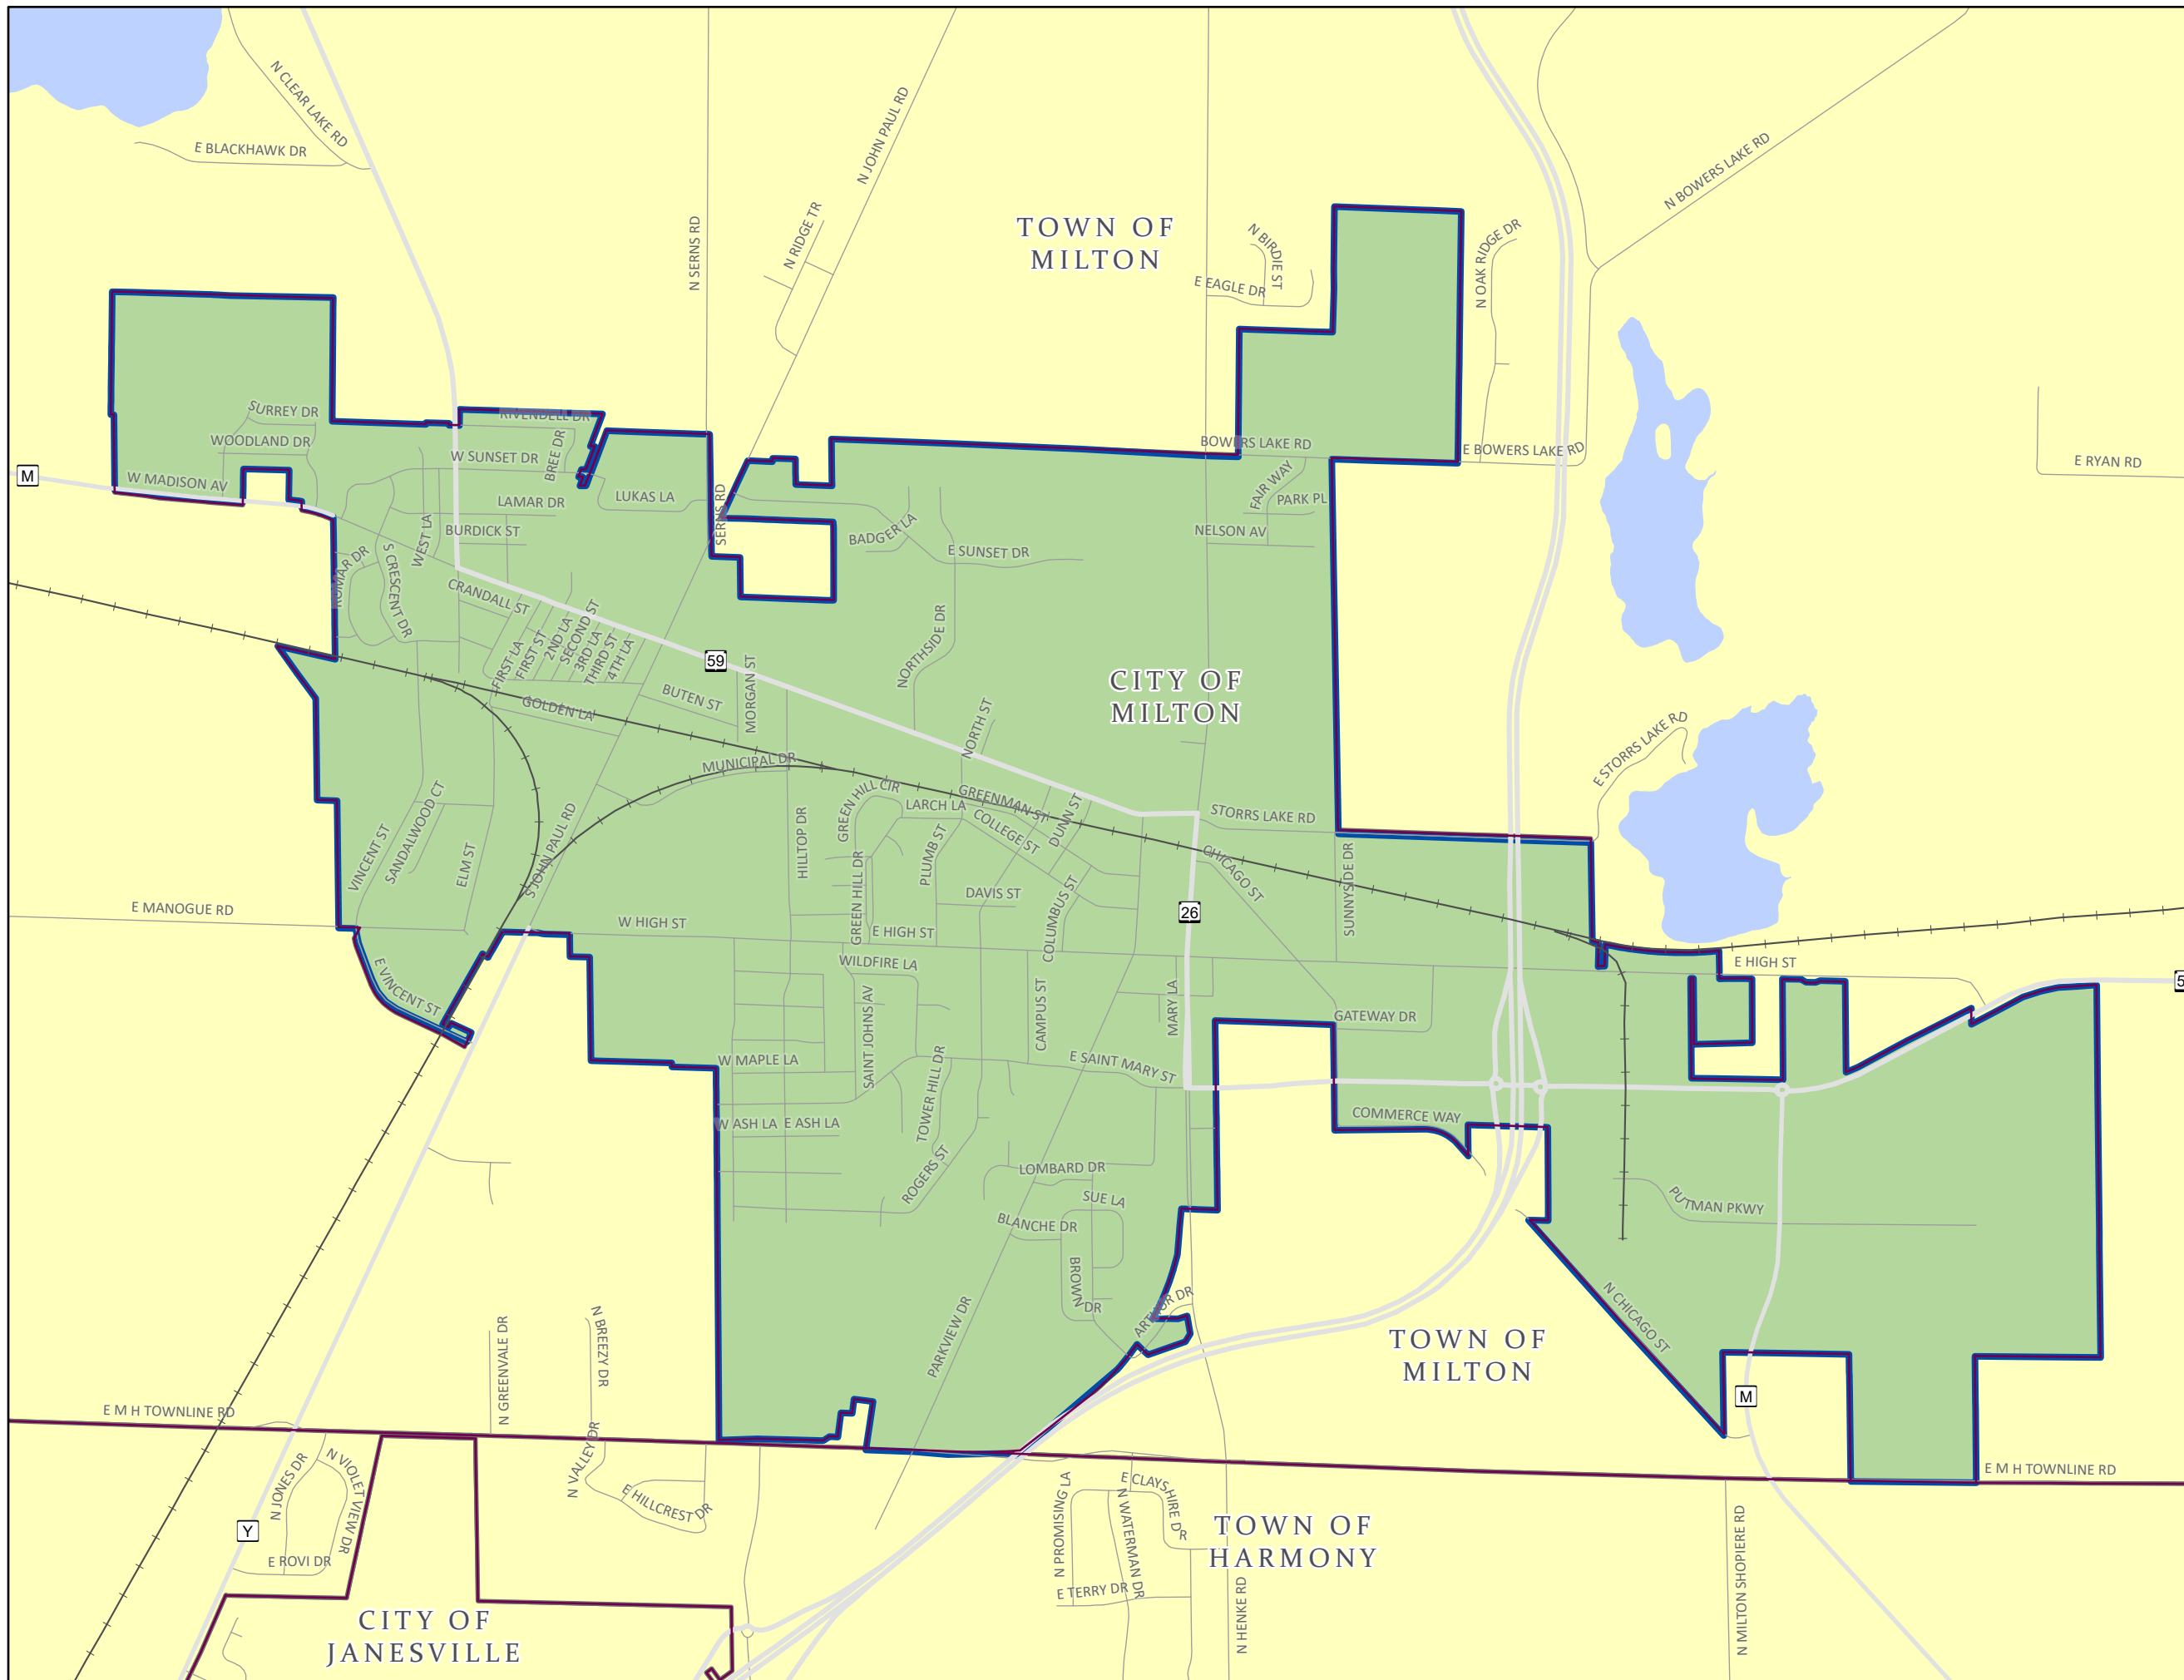

Supervisory District: 5

Rock County, Wisconsin

Adoption Date
November 15, 2021

-  District
-  Adjacent Municipalities

Rock County Geographic Information Systems (GIS)

Planning, Economic and Community Development Agency