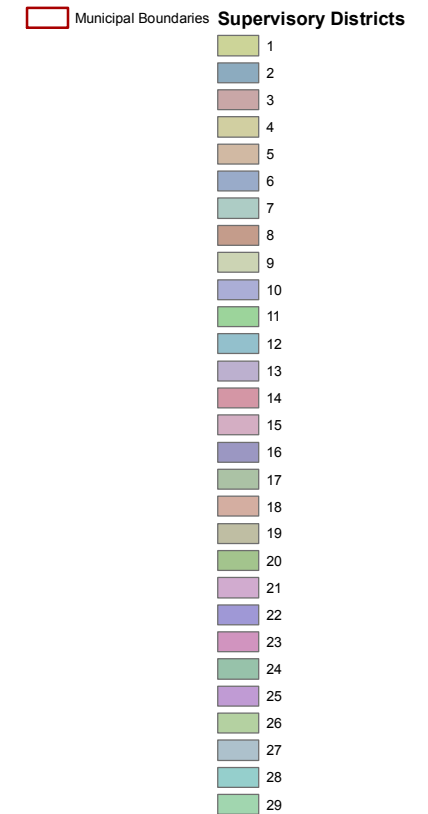

# Map 1: Rock County Supervisory Districts 1 -29

Rock County, Wisconsin

As Amended by the Rock County Board of Supervisors 3/22/2012

**OFFICIAL**

Rock County Geographic Information Systems (GIS)

Planning, Economic and Community  
 Development Agency  
 51 S Main St, Janesville, WI 53545  
 (TEL) 608-757-5587, (FAX) 608-757-5586  
 email: [Planning@co.rock.wi.us](mailto:Planning@co.rock.wi.us)

Duplication of this map is prohibited without written consent  
 of the Rock County Planning, Economic and Community De-  
 velopment Agency. The data in this map was compiled using  
 the Rock County Coordinate System. All graphic and attribute  
 information is based on the Rock County Coordinate system.  
 This map is not intended to be a substitute for an actual field  
 survey and is an advisory reference only.