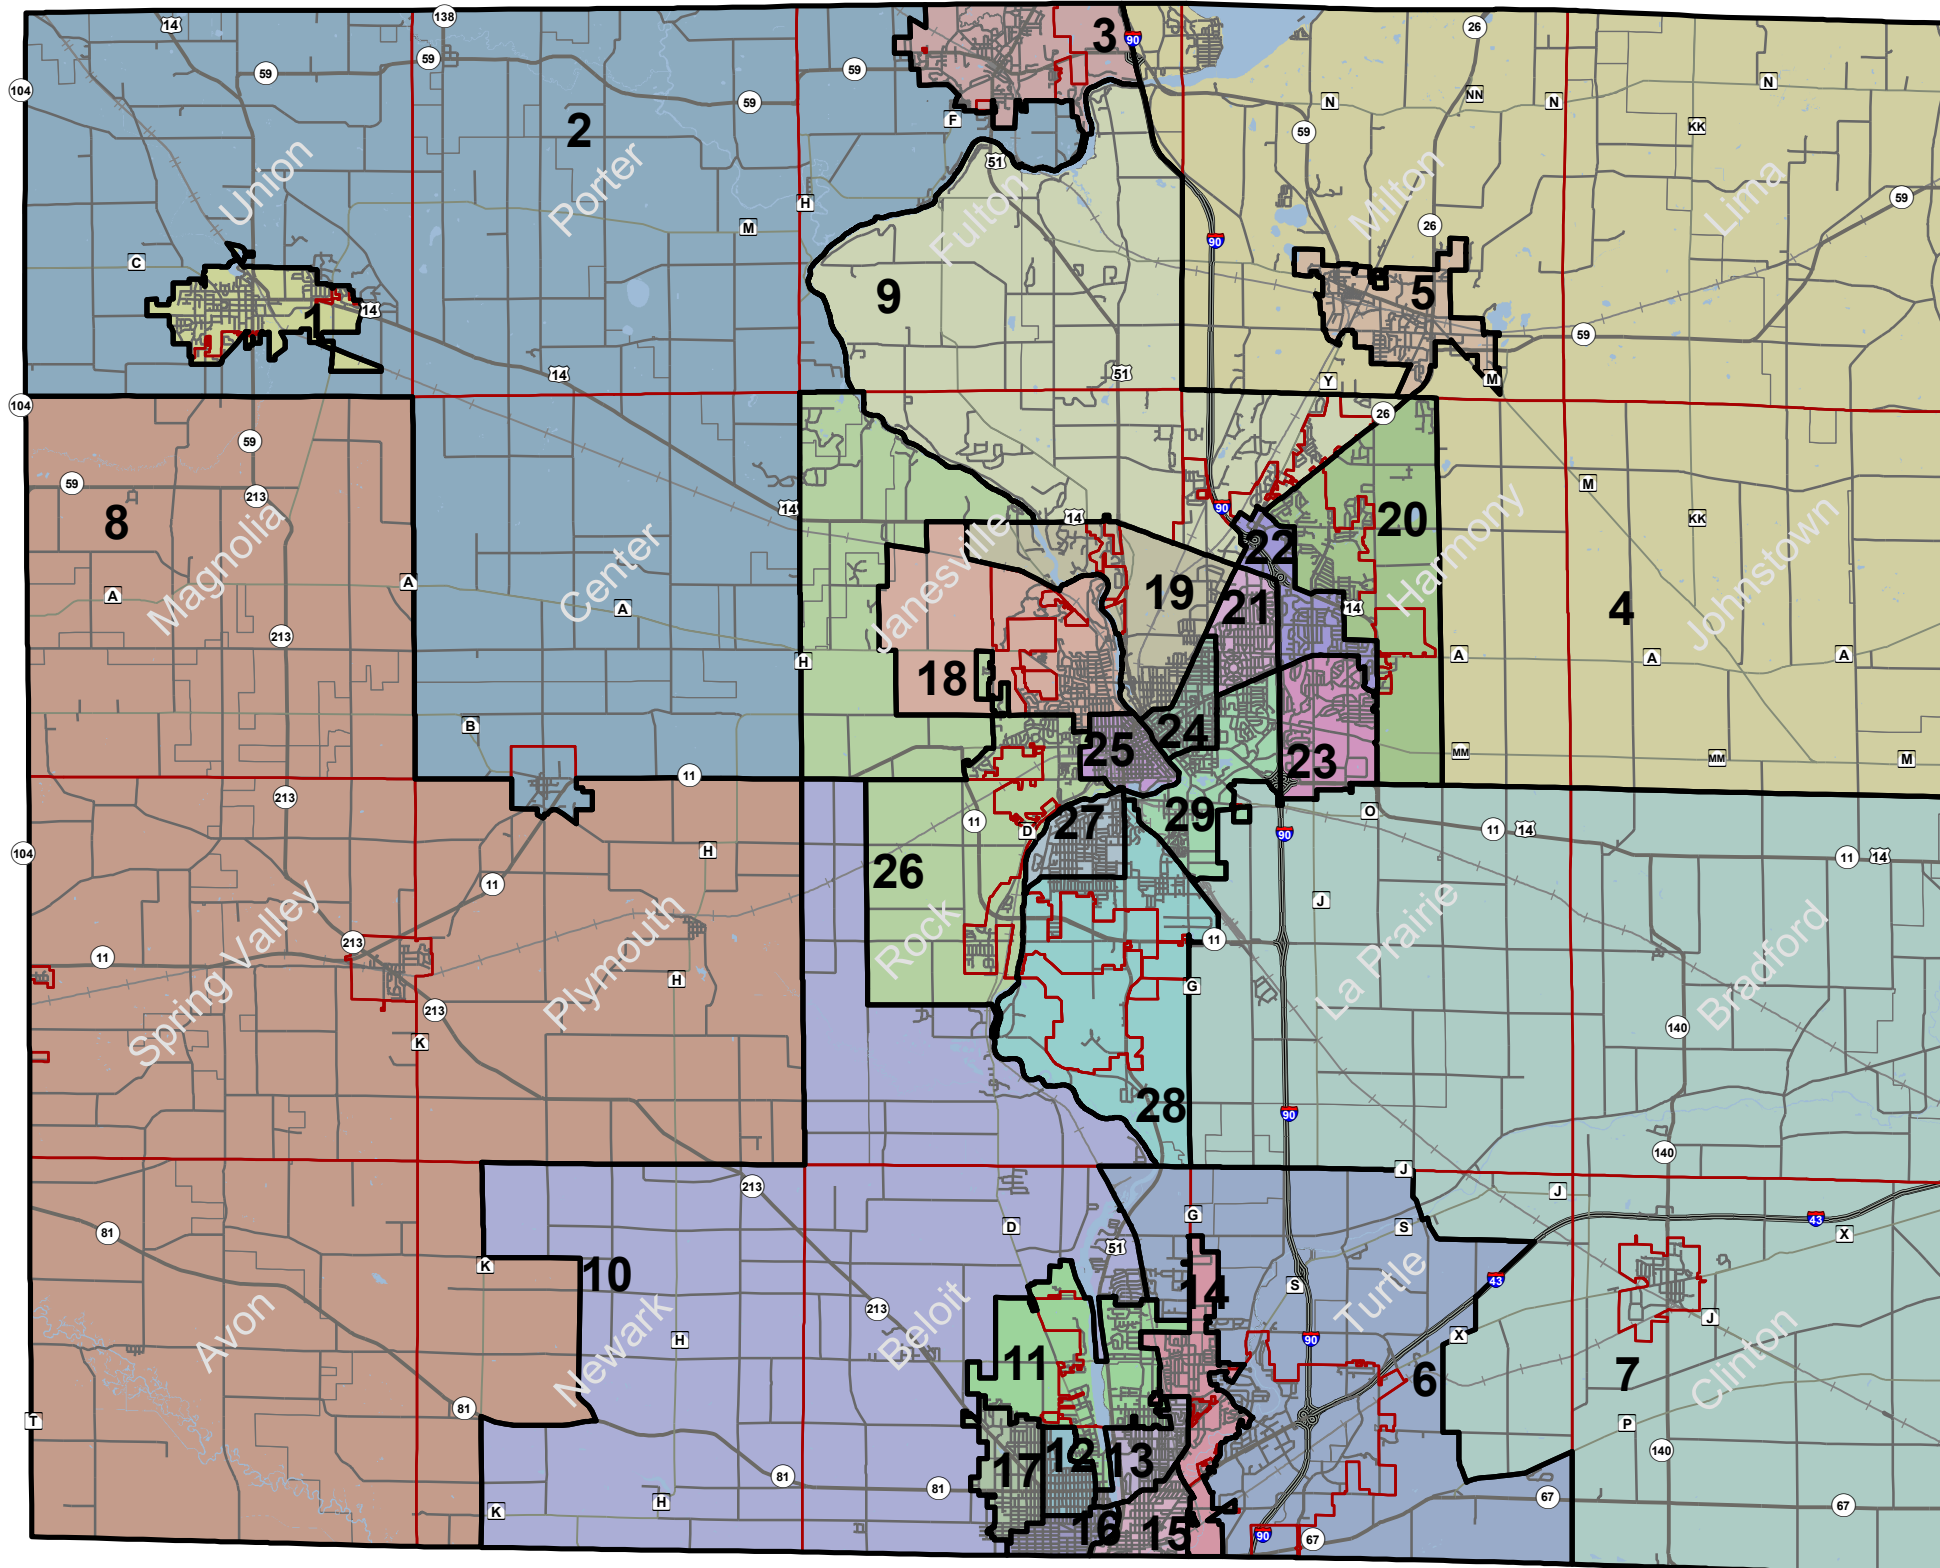

# Map 1: Rock County Supervisory Districts 1 -29

Rock County, Wisconsin

As Amended by the Rock County Board of Supervisors 3/22/2012

**OFFICIAL**

Rock County Geographic Information Systems (GIS)

Planning, Economic and Community  
 Development Agency  
 51 S Main St, Janesville, WI 53545  
 (TEL) 608-757-5587, (FAX) 608-757-5586  
 email: [Planning@co.rock.wi.us](mailto:Planning@co.rock.wi.us)

Duplication of this map is prohibited without written consent  
 of the Rock County Planning, Economic and Community De-  
 velopment Agency. The data in this map was compiled using  
 the Rock County Coordinate System. All graphic and attribute  
 information is based on the Rock County Coordinate system.  
 This map is not intended to be a substitute for an actual field  
 survey and is an advisory reference only.

Data Sources: Rock County Planning and Development,  
Rock County Clerk