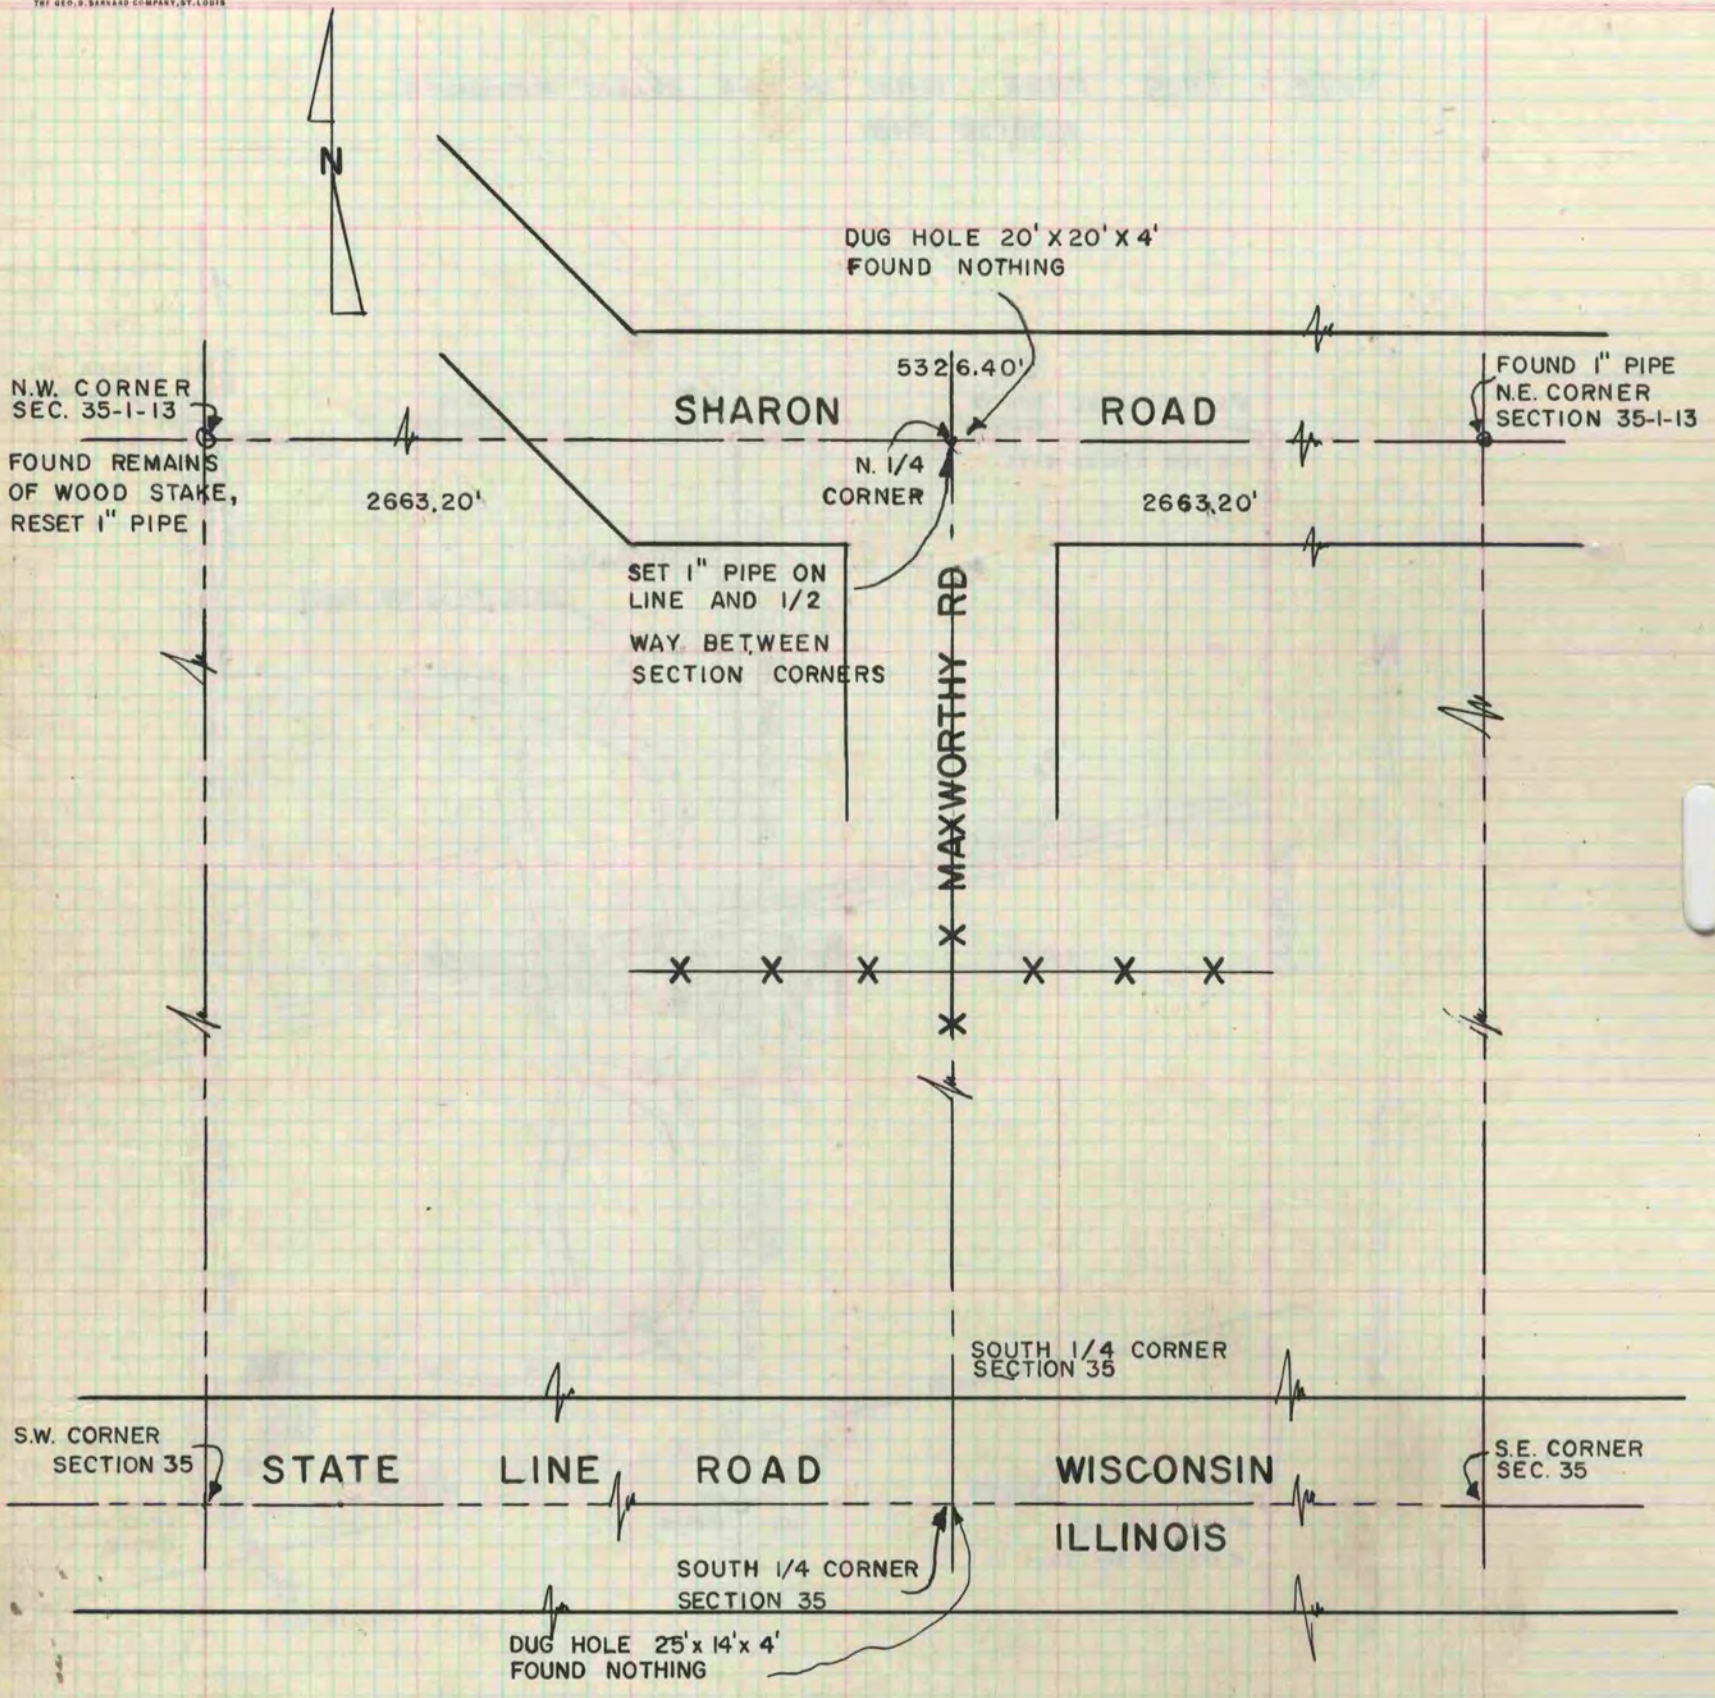

88
V-4

PLAT AND RECORD

COUNTY BUILDING
CITY OF JANESVILLE

Of a Survey on Section 35 T. 1 R. 13 E. of the 4 P. M. in TURTLE Township

Rock County, Wisconsin, made JULY the 28th 1961

I hereby certify that the following is a correct record of said survey as made by me.

MICROFILMED

R.H. Batteman Jr.

County Surveyor.

R.H.B. - Bk. 110, P 34