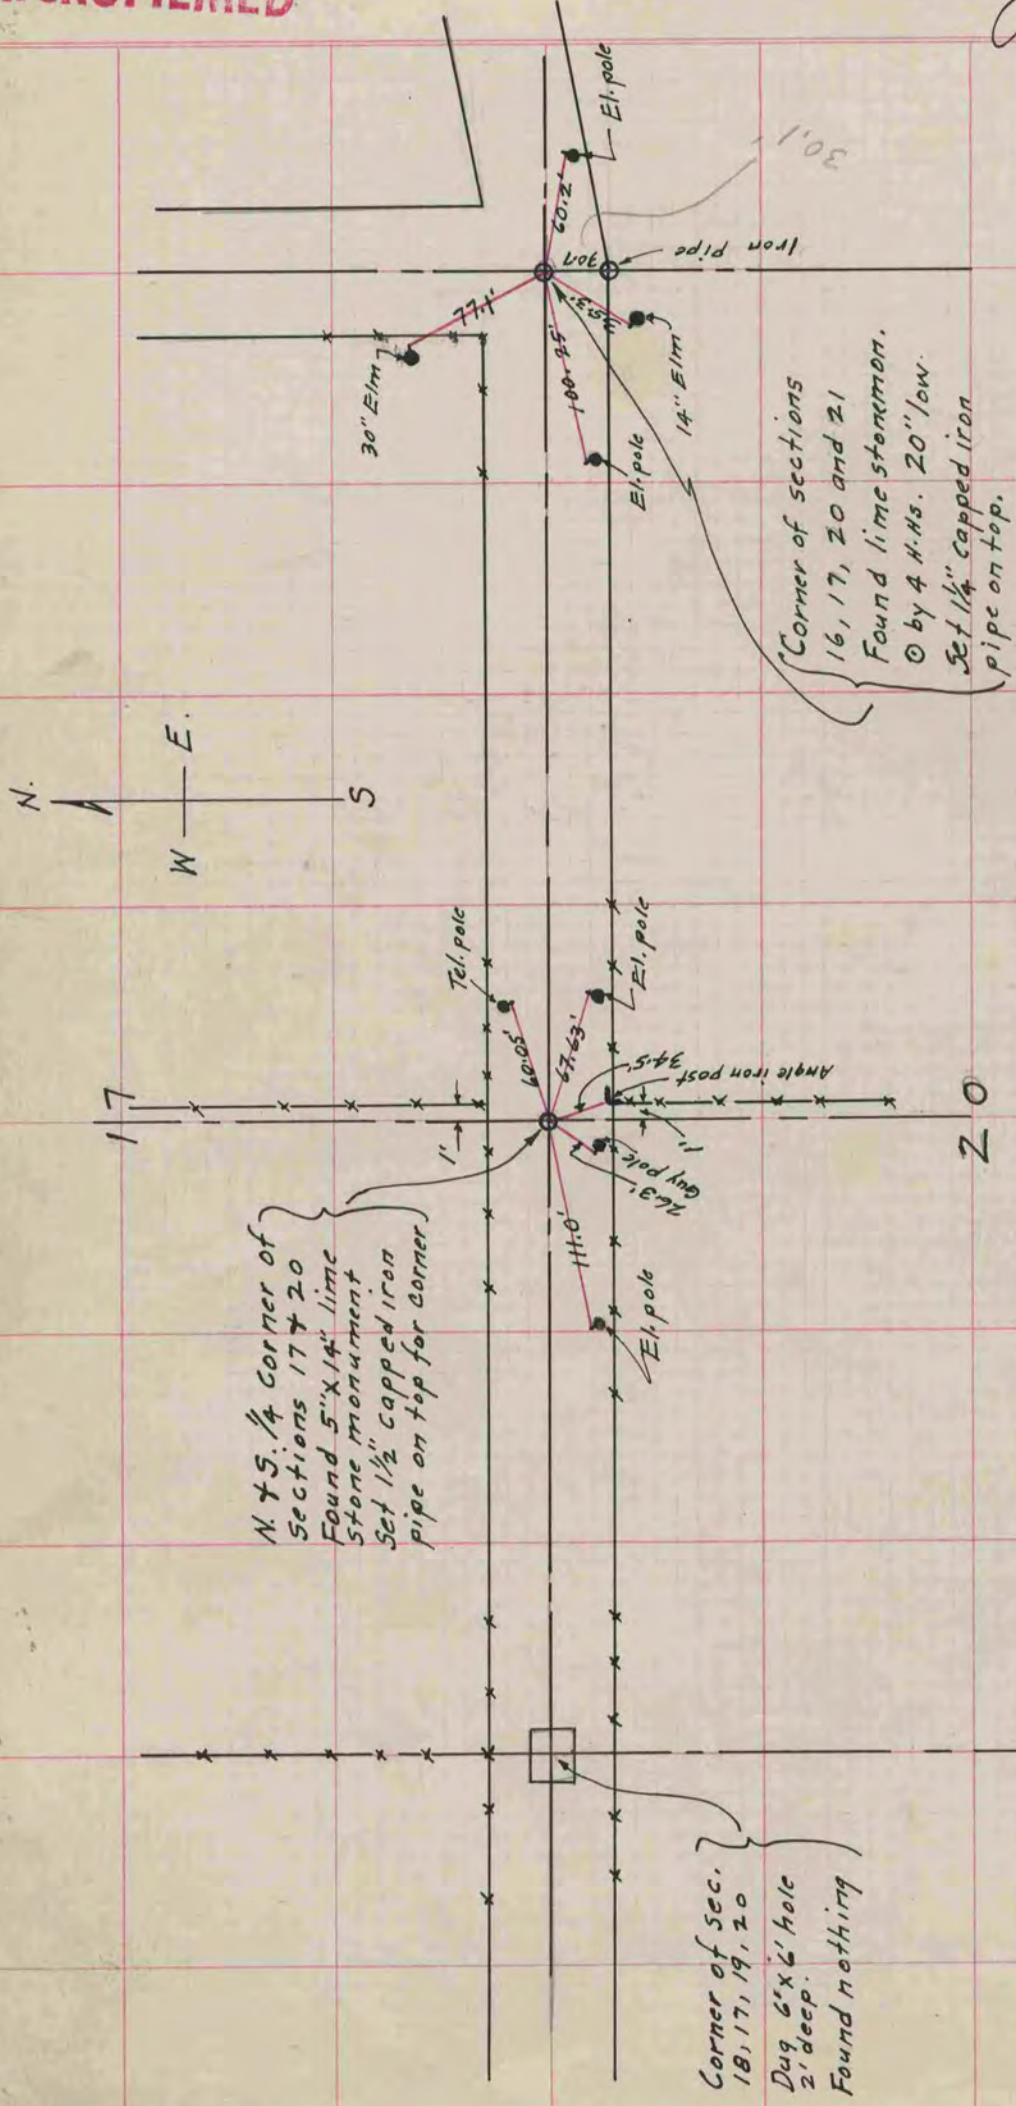

# PLAT AND RECORD

COUNTY BUILDING  
CITY OF JANESVILLE

PG 450 BELoit REC

12/16/75 DAR

Of a Survey on Section 16, 17, 18, 19, 20, 21 T 4 N R 12 E. of the 4 P. M. in Fulton Township

Rock County, Wisconsin, made July 9 to Dec. 23 1940

I hereby certify that the following is a correct record of said survey as made by me.

**MICROFILMED**

*B. J. Bunney*  
County Surveyor.

18

19