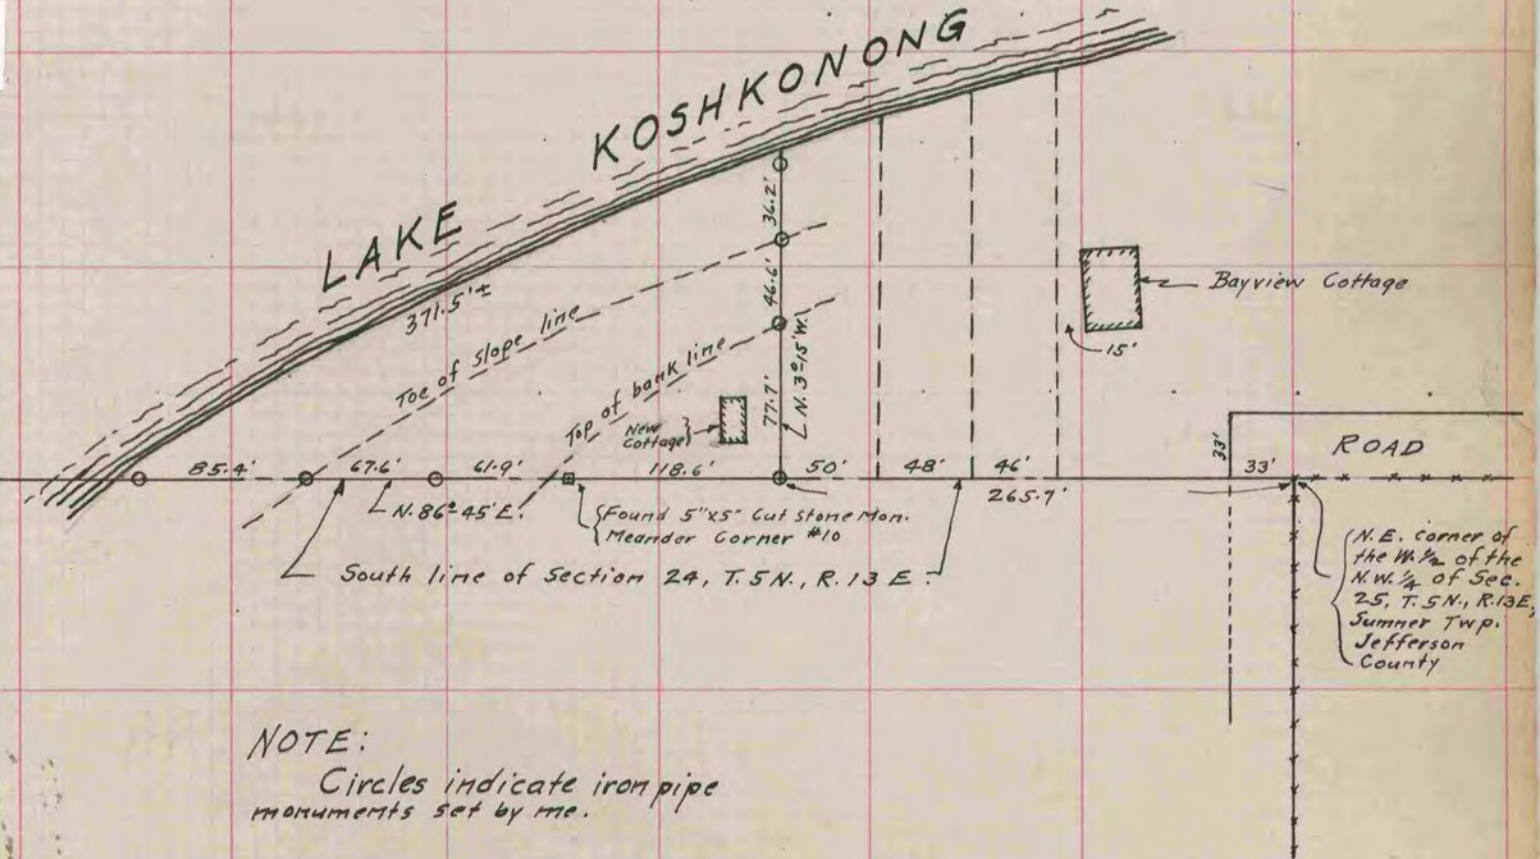

PLAT AND RECORD

V-3 277

PG 27 / BELDIT REC

12/15/75 DAB

MICROFILMED

Of a Survey on Section 24 T5N R13 E. of the 4 P. M. in Summer Township

Jefferson County

Rock County, Wisconsin, made October 4 November the 1935

I hereby certify that the following is a correct record of said survey as made by me.

COUNTY BUILDING
CITY OF JANESVILLE

B. J. Sunny
County Surveyor.

NOTE:
Circles indicate iron pipe monuments set by me.