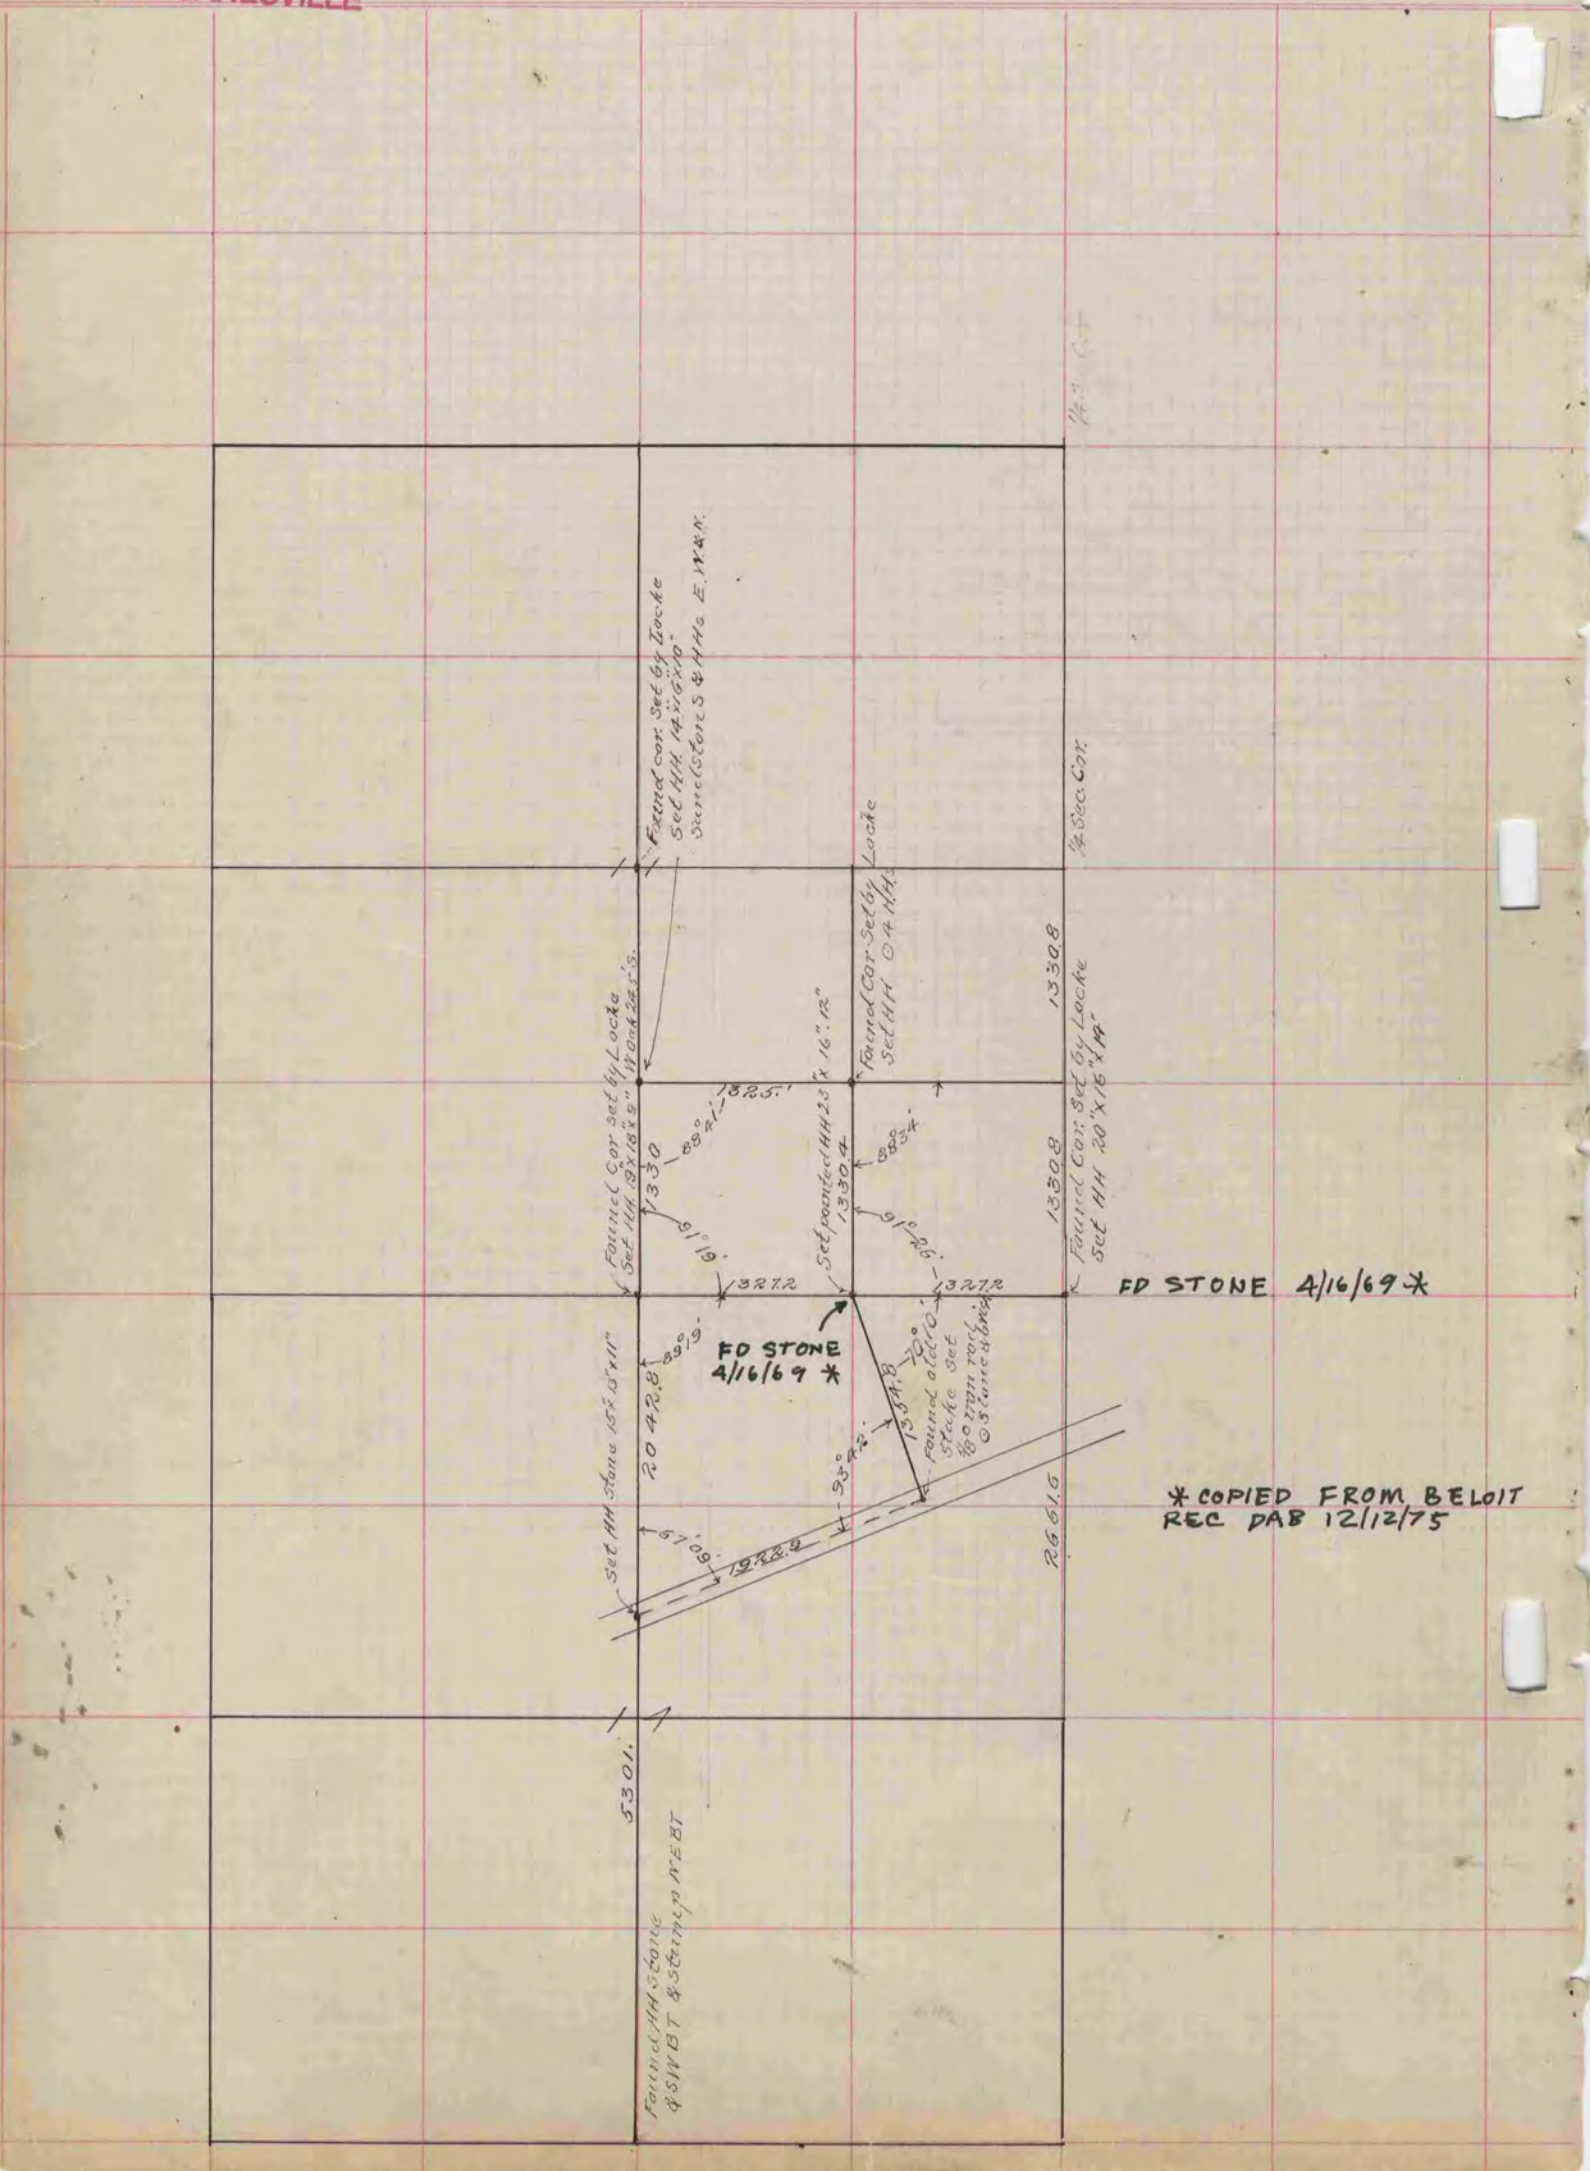

PLAT AND RECORD

MICROFILMED

Of a Survey on Sections 11 & 14 T 1 R 13 E. of the 4 P. M. in Turtle Township

Rock County, Wisconsin, made October the 20th 1903

I hereby certify that the following is a correct record of said survey as made by me.

C.V. Kerch

County Surveyor.

COUNTY BUILDING
CITY OF JANESVILLE

* COPIED FROM BELOIT
REC DAB 12/12/75