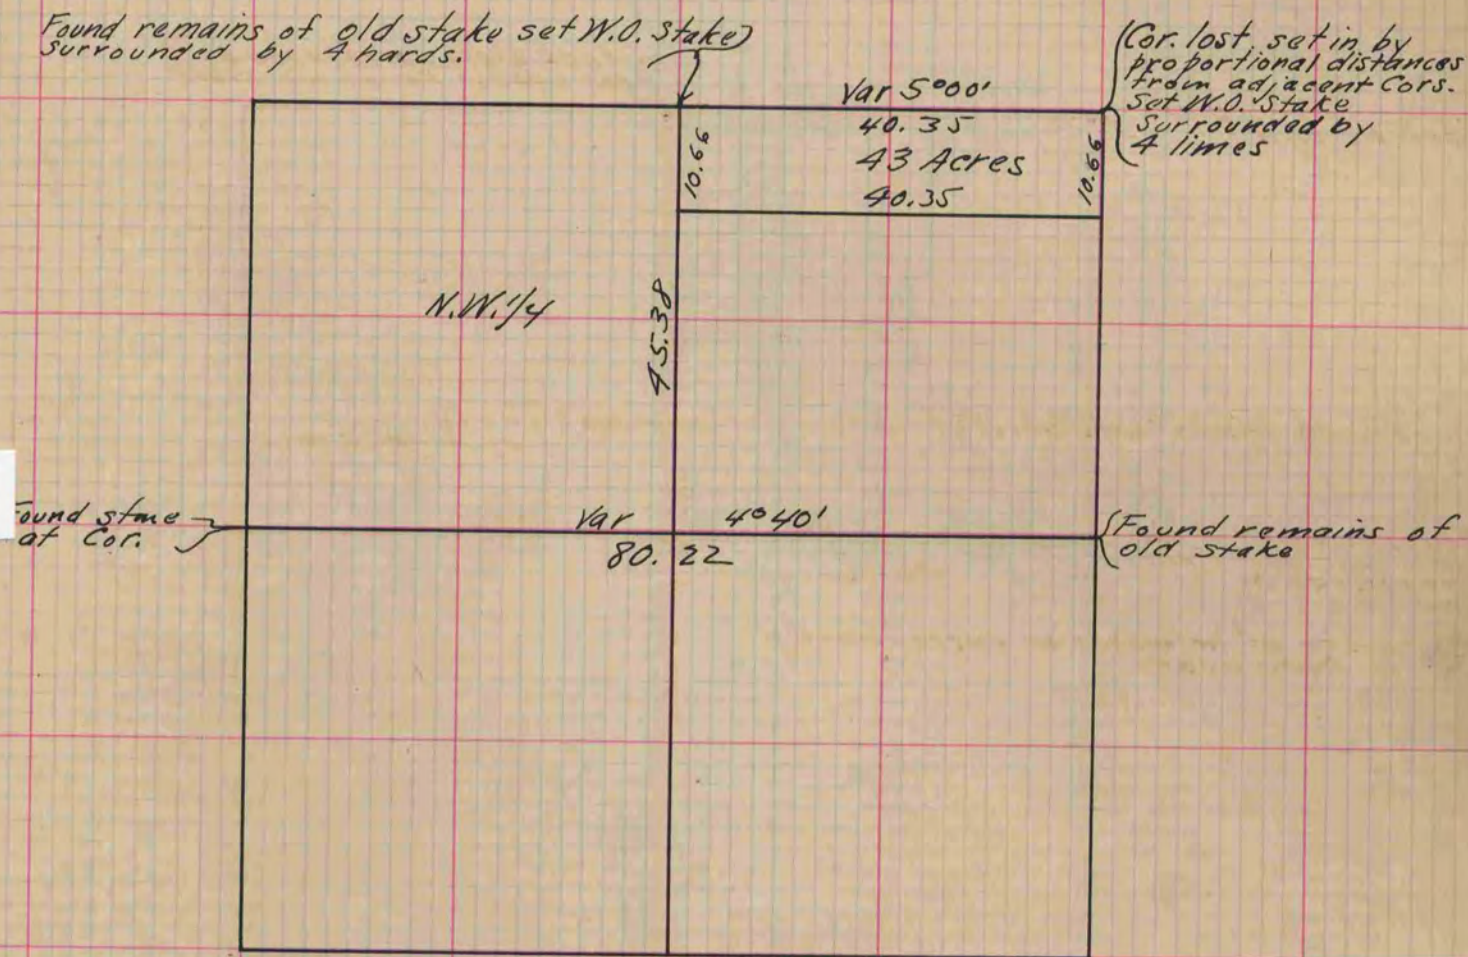

MICROFILMED PLAT AND RECORD

347
V-1

COUNTY BUILDING
CITY OF JANESVILLE

Of a Survey on Section 5 T 1 R 14 E. of the 4 P. M. in Clinton Township

Rock County, Wisconsin, made June the 8th 1869

I hereby certify that the following is a correct record of said survey as made by me.

(Signed) R. K. Lee Deputy
R. H. B. County Surveyor.

Copied from Page 281 Vol. 1. Original County Surveyors Record