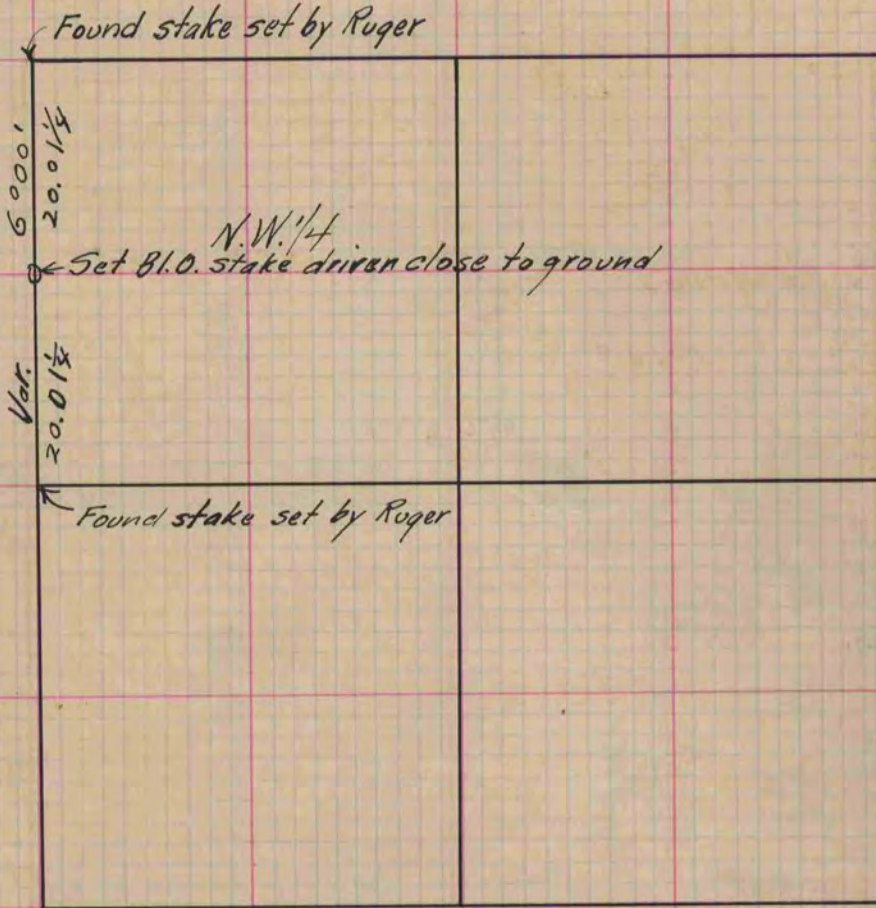

V-1 **MICROFILMED** PLAT AND RECORD

Of a Survey on Section 16 T 3 R 13 E. of the 4 P. M. in Harmony Township
Rock County, Wisconsin, made April the 15th 1869

I hereby certify that the following is a correct record of said survey as made by me.

COUNTY BUILDING
CITY OF JANESVILLE

(Signed) R. K. Lee
R.H.B. Def. County Surveyor.

Copied from Page 278 Vol. 1. Original County Surveyors Record