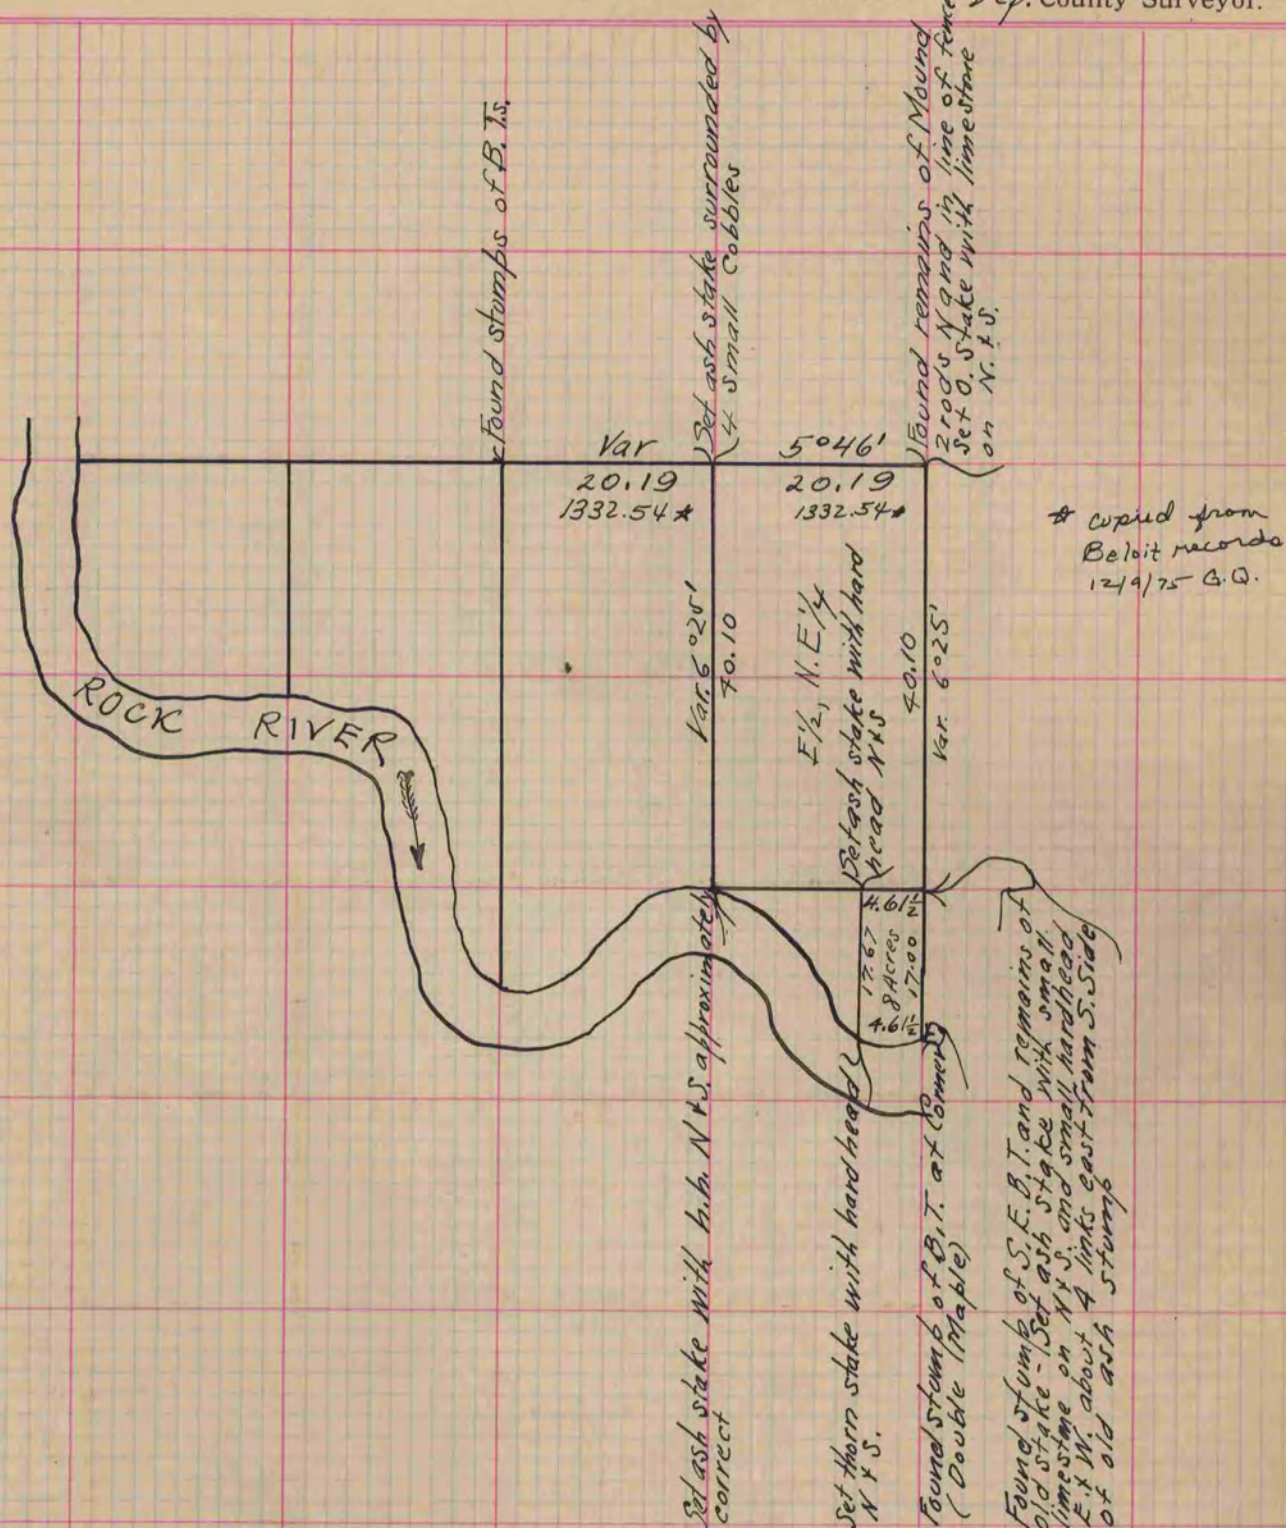

MICROFILMED

PLAT AND RECORD

337
V-1

COUNTY BUILDING
CITY OF JANESVILLE

Of a Survey on Section 27 T 2 R 12 E. of the 4 P. M. in Rock Township

Rock County, Wisconsin, made March the 9th 1869

I hereby certify that the following is a correct record of said survey as made by me.

(Signed) R. K. Lee
R.H.D. Dep. County Surveyor.

Copied from Upper 1/2 of Page 276 Vol. 1. Original County Surveyors Record