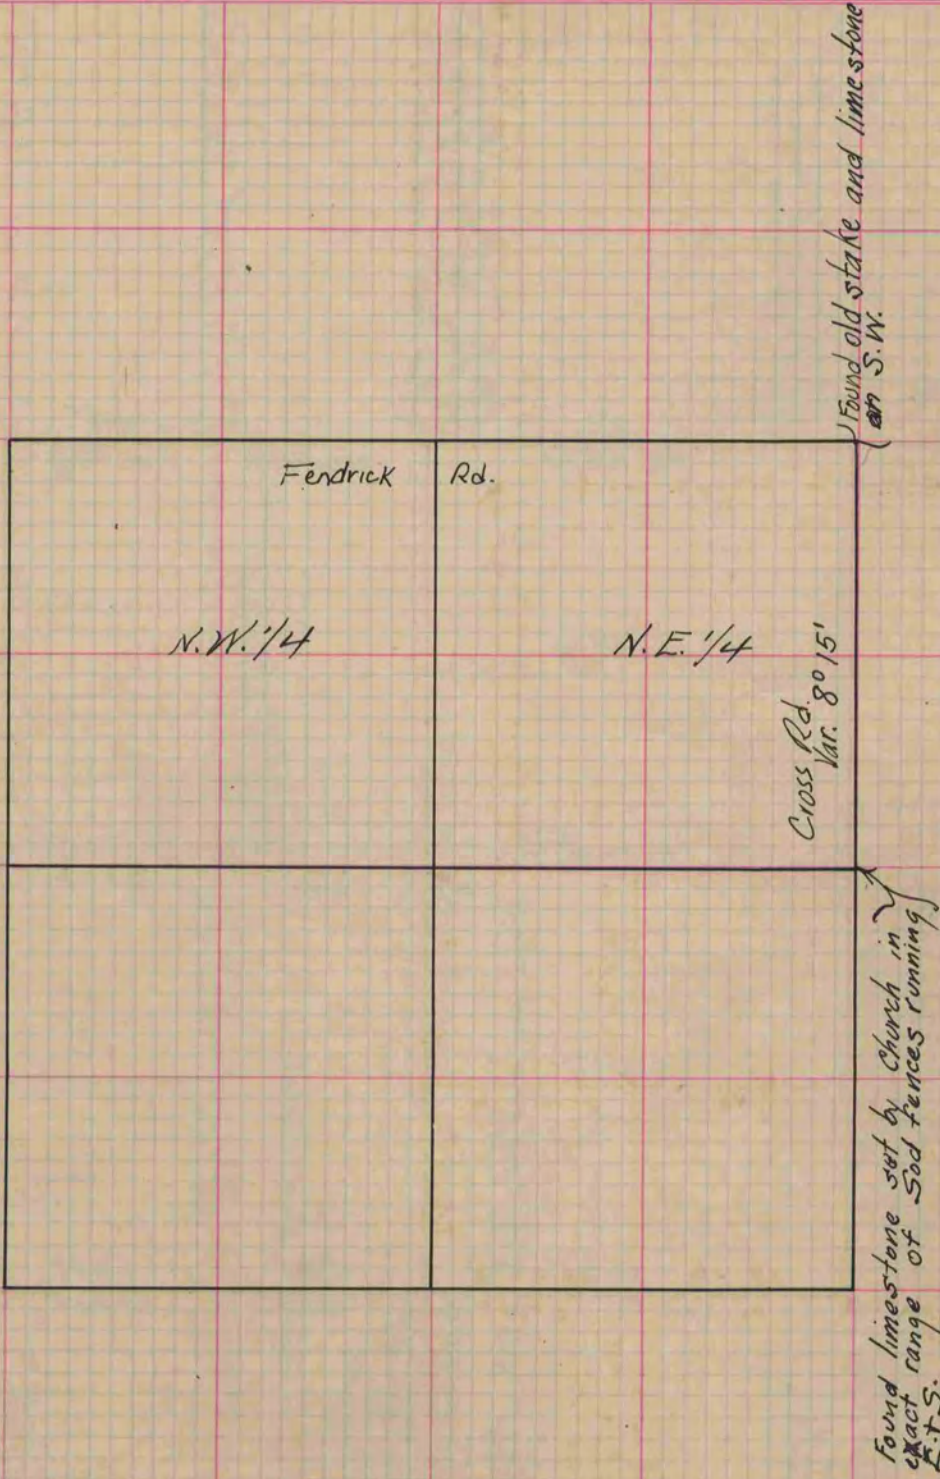

MICROFILMED PLAT AND RECORD

COUNTY BUILDING
CITY OF JANESVILLE

Of a Survey on Section 23 T 3 R 11 E. of the 4 P. M. in Center Township
Rock County, Wisconsin, made June the 15 1868

I hereby certify that the following is a correct record of said survey as made by me.

(Signed) S. D. Locke
R.H.B. County Surveyor.

Copied from Page 268 Vol. 1. Original County Surveyors Record