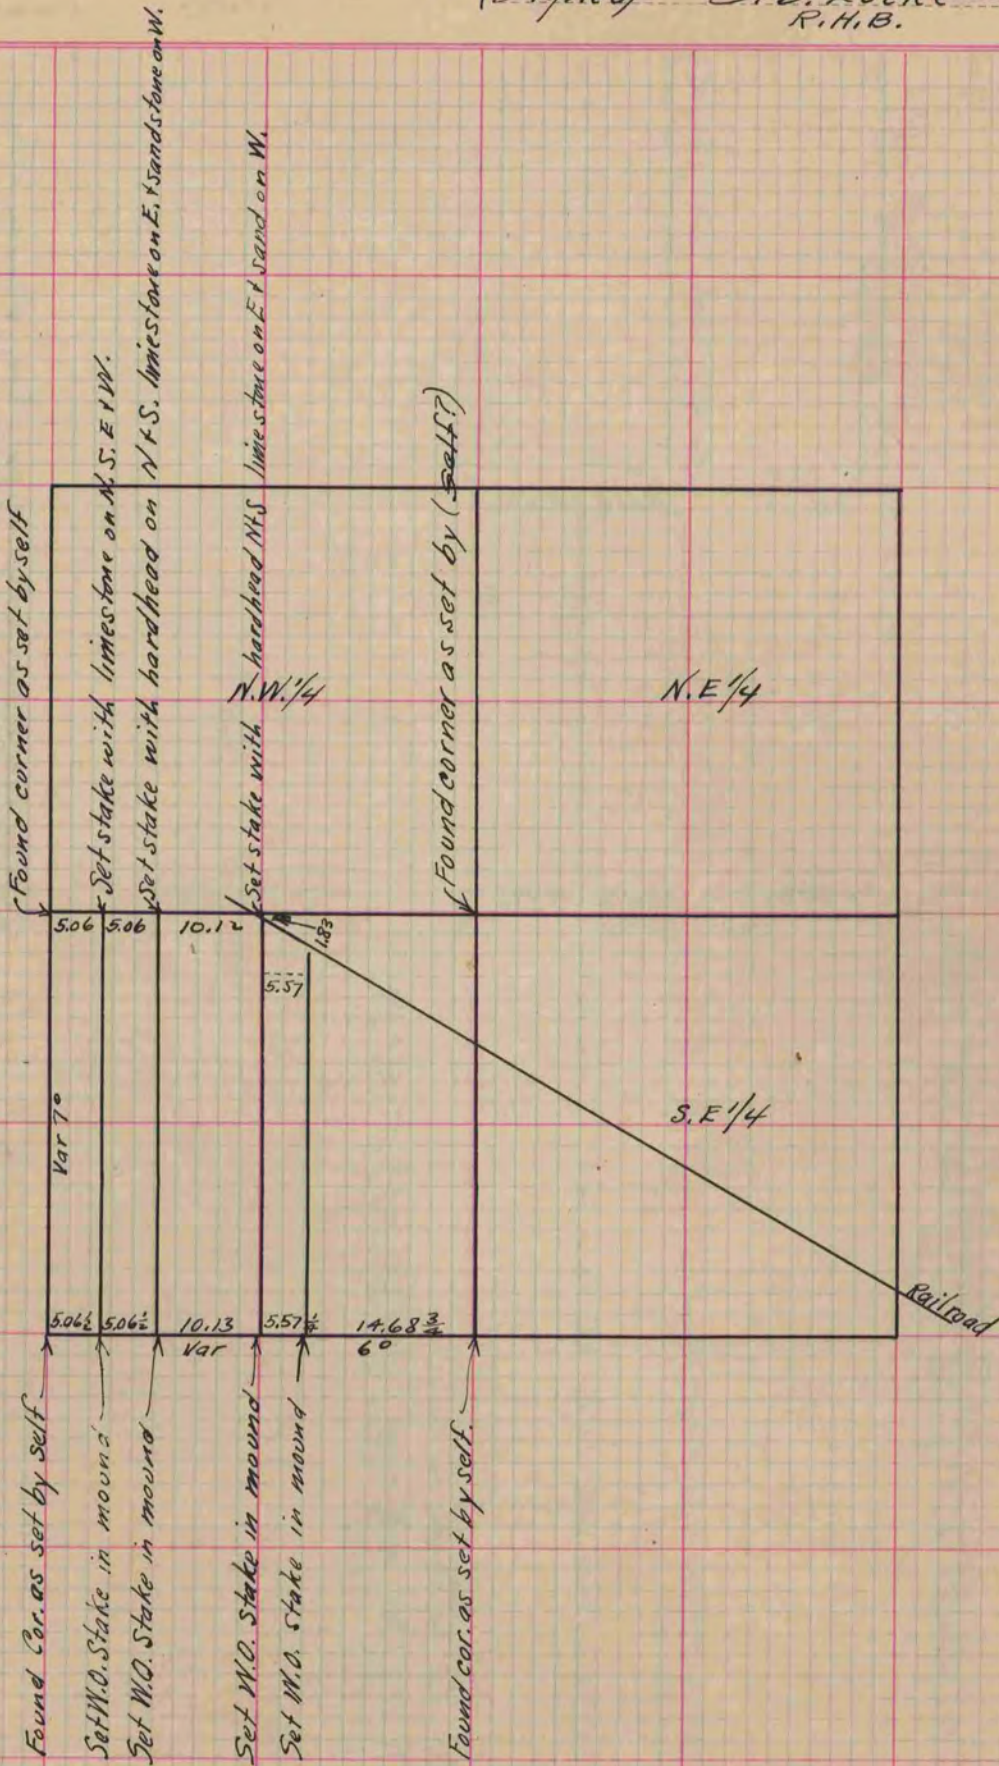

MICROFILMED PLAT AND RECORD

317
V-1

COUNTY BUILDING
CITY OF JANESVILLE

Of a Survey on Section 4 T 2 R 11 E. of the 4 P. M. in Plymouth Township
Rock County, Wisconsin, made April the 17 1868

I hereby certify that the following is a correct record of said survey as made by me.

(Signed) S. D. Locke
R. H. B. County Surveyor.

Copied from Page 264 Vol. 1. Original County Surveyor's Record