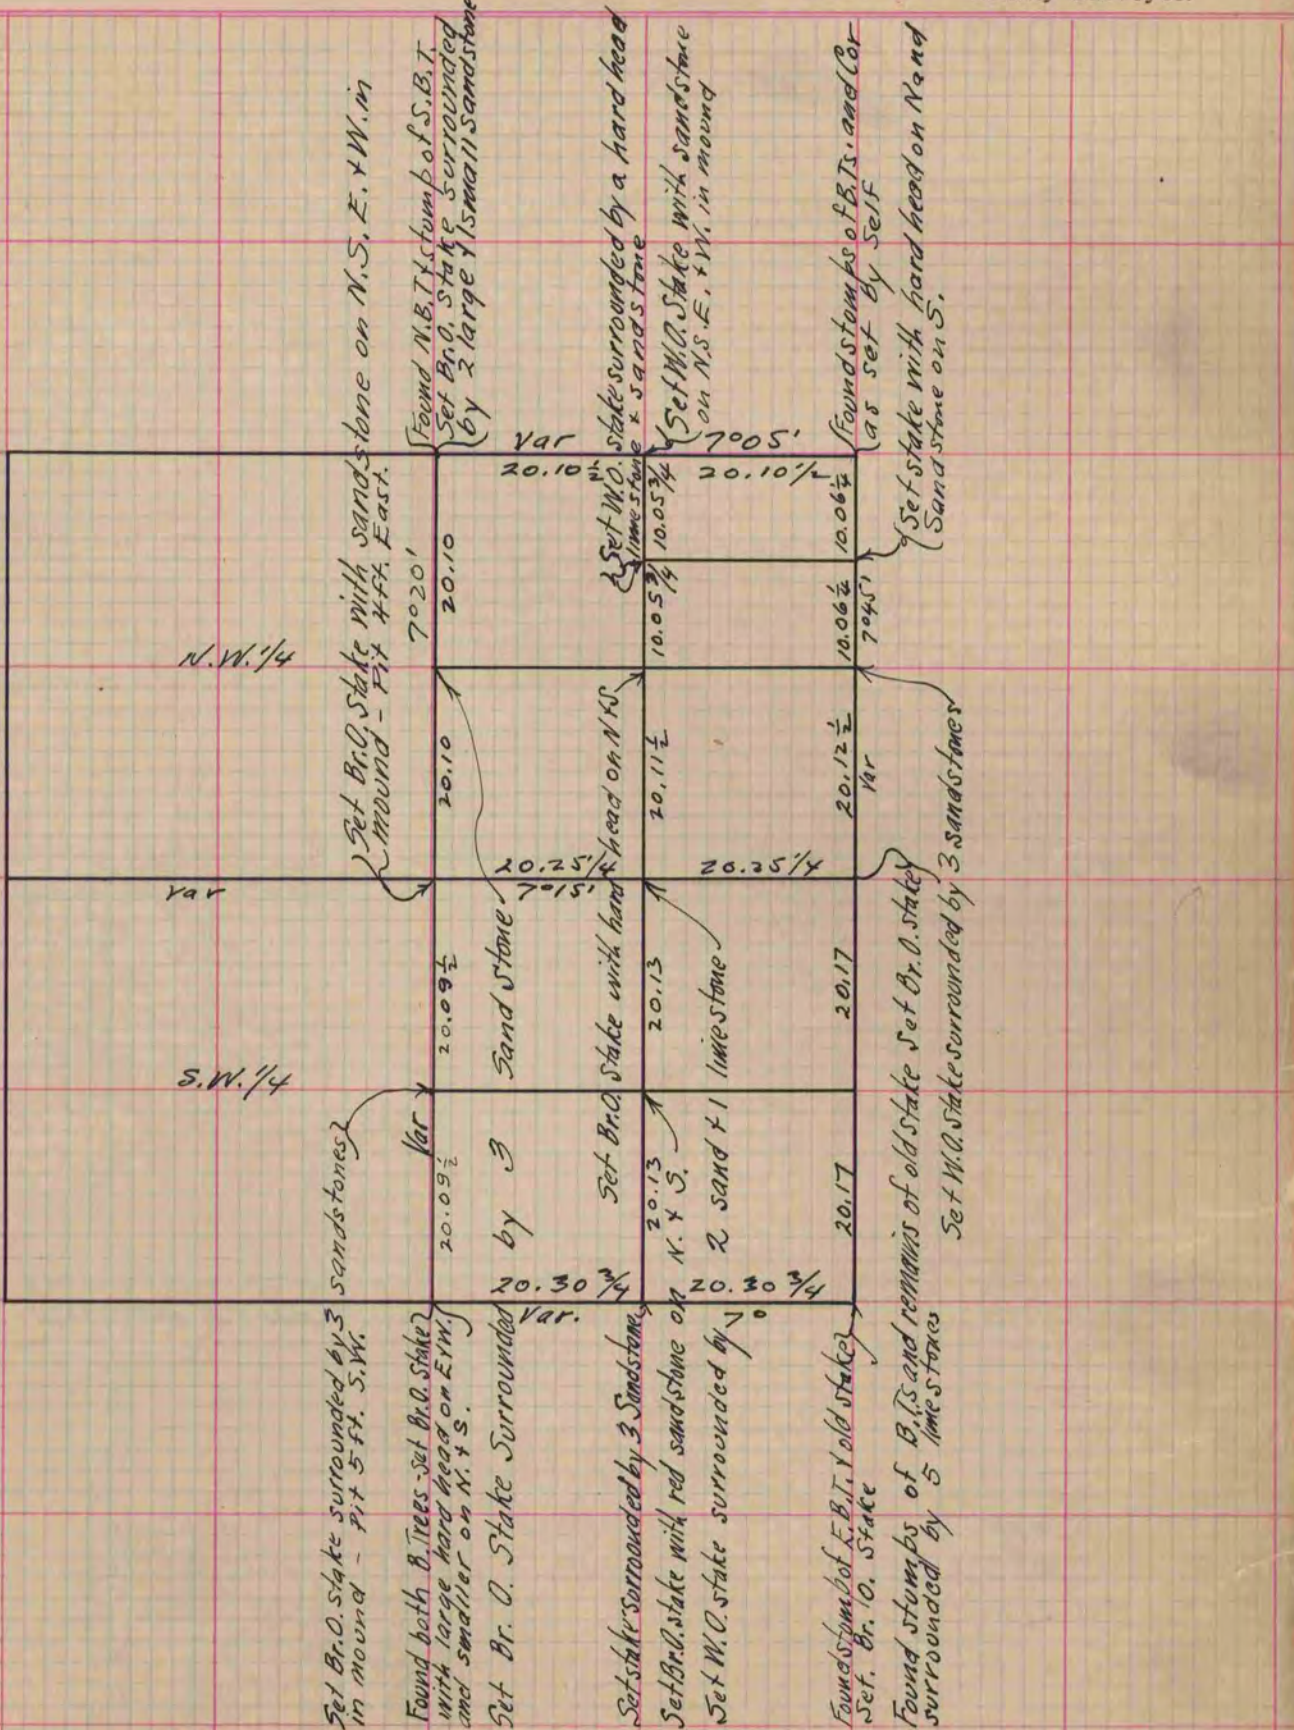

MICROFILMED

PLAT AND RECORD

COUNTY BUILDING
CITY OF JANESVILLE

Of a Survey on Section 16 T 3 R 10 E. of the 4 P. M. in Magnolia Township
Rock County, Wisconsin, made April the 7 19 1868

I hereby certify that the following is a correct record of said survey as made by me.

(Signed) S. D. Locke
R. H. B. County Surveyor.

Copied from Page 263 Vol. 1, Original County Surveyors Record