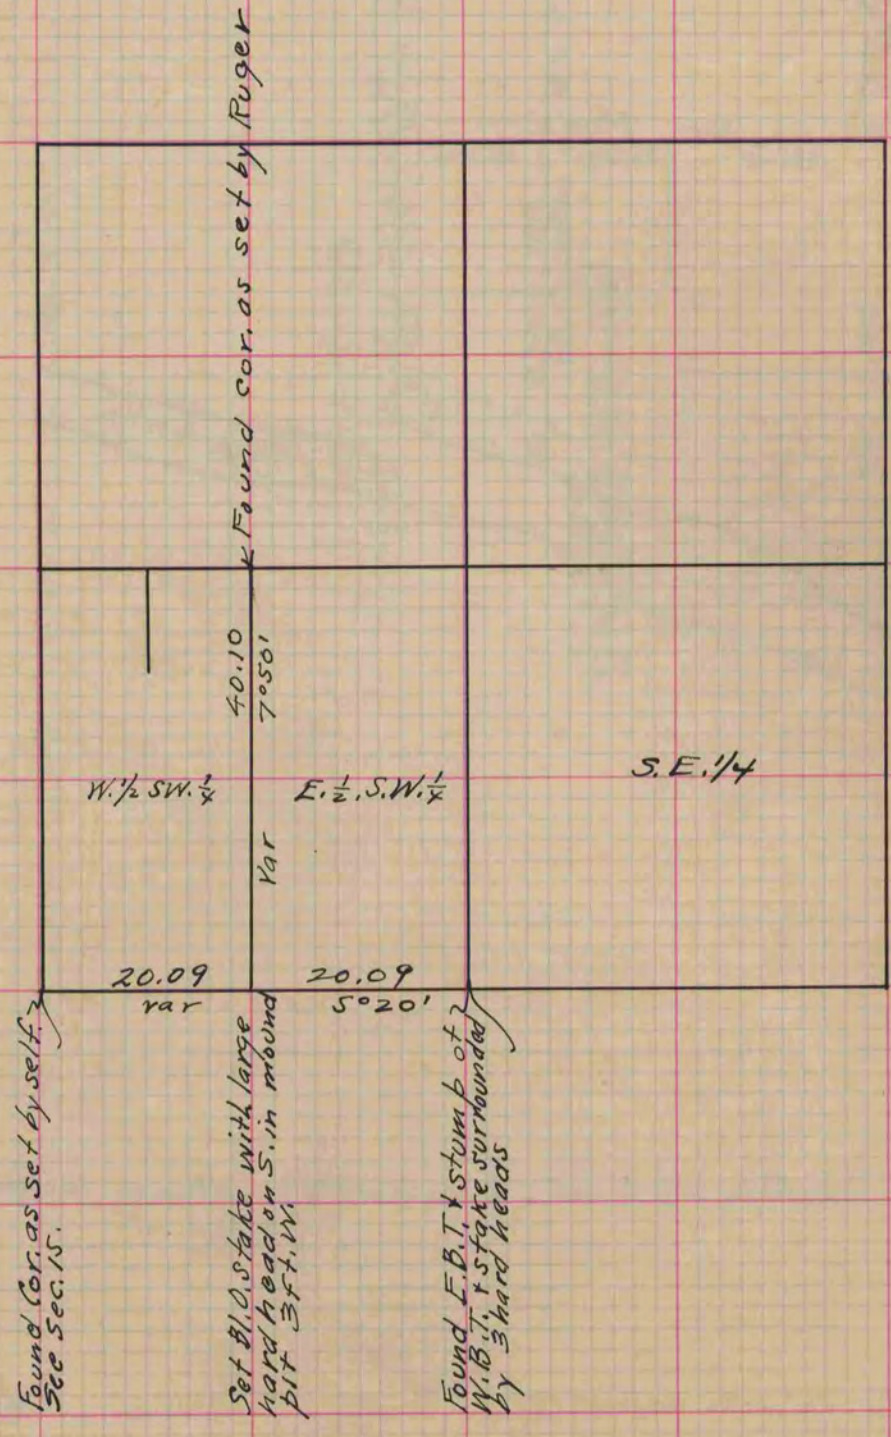

# PLAT AND RECORD

**MICROFILMED**

COUNTY BUILDING  
CITY OF JANESVILLE

Of a Survey on Section 14 T 3 R 13 E. of the 4 P. M. in Harmony Township  
Rock County, Wisconsin, made December the 22 1866

I hereby certify that the following is a correct record of said survey as made by me.

(Signed) S. D. Locke  
R. H. B. County Surveyor.

*Copied from Page 261 Vol. 1. Original County Surveyors Record*