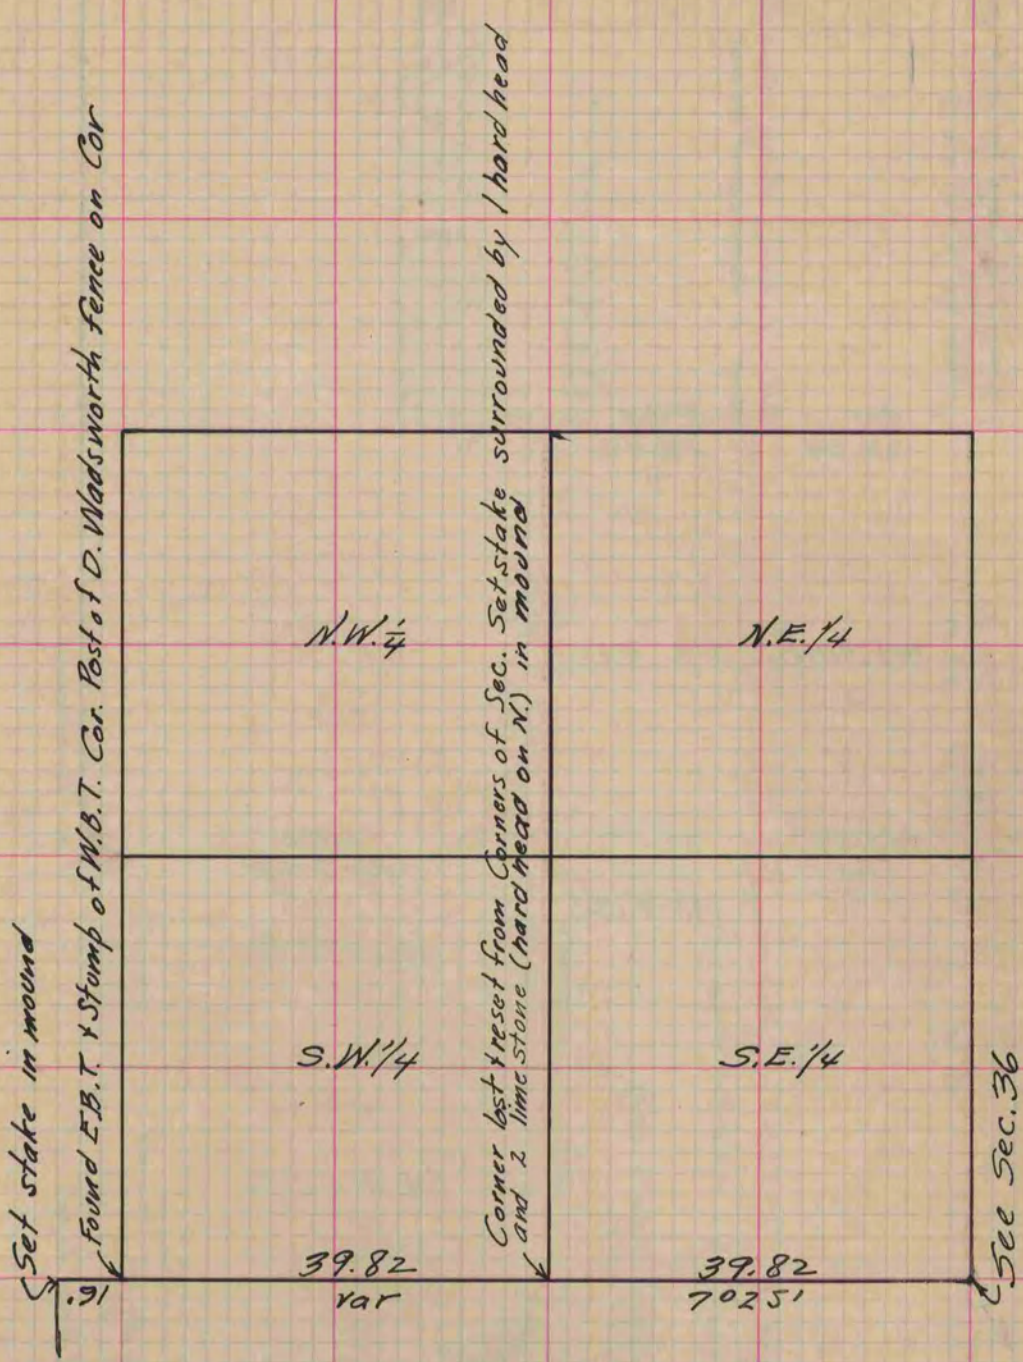

MICROFILMED

PLAT AND RECORD

COUNTY BUILDING
CITY OF JANESVILLE

Of a Survey on Section 35 T 4 R 10 E. of the 4 P. M. in Union Township

Rock County, Wisconsin, made November the 14 & 15 1867

I hereby certify that the following is a correct record of said survey as made by me.

(Signed) S. D. Locke
R. H. B. County Surveyor.

Copied from Page 256 Vol. 1. Original County Surveyors Record