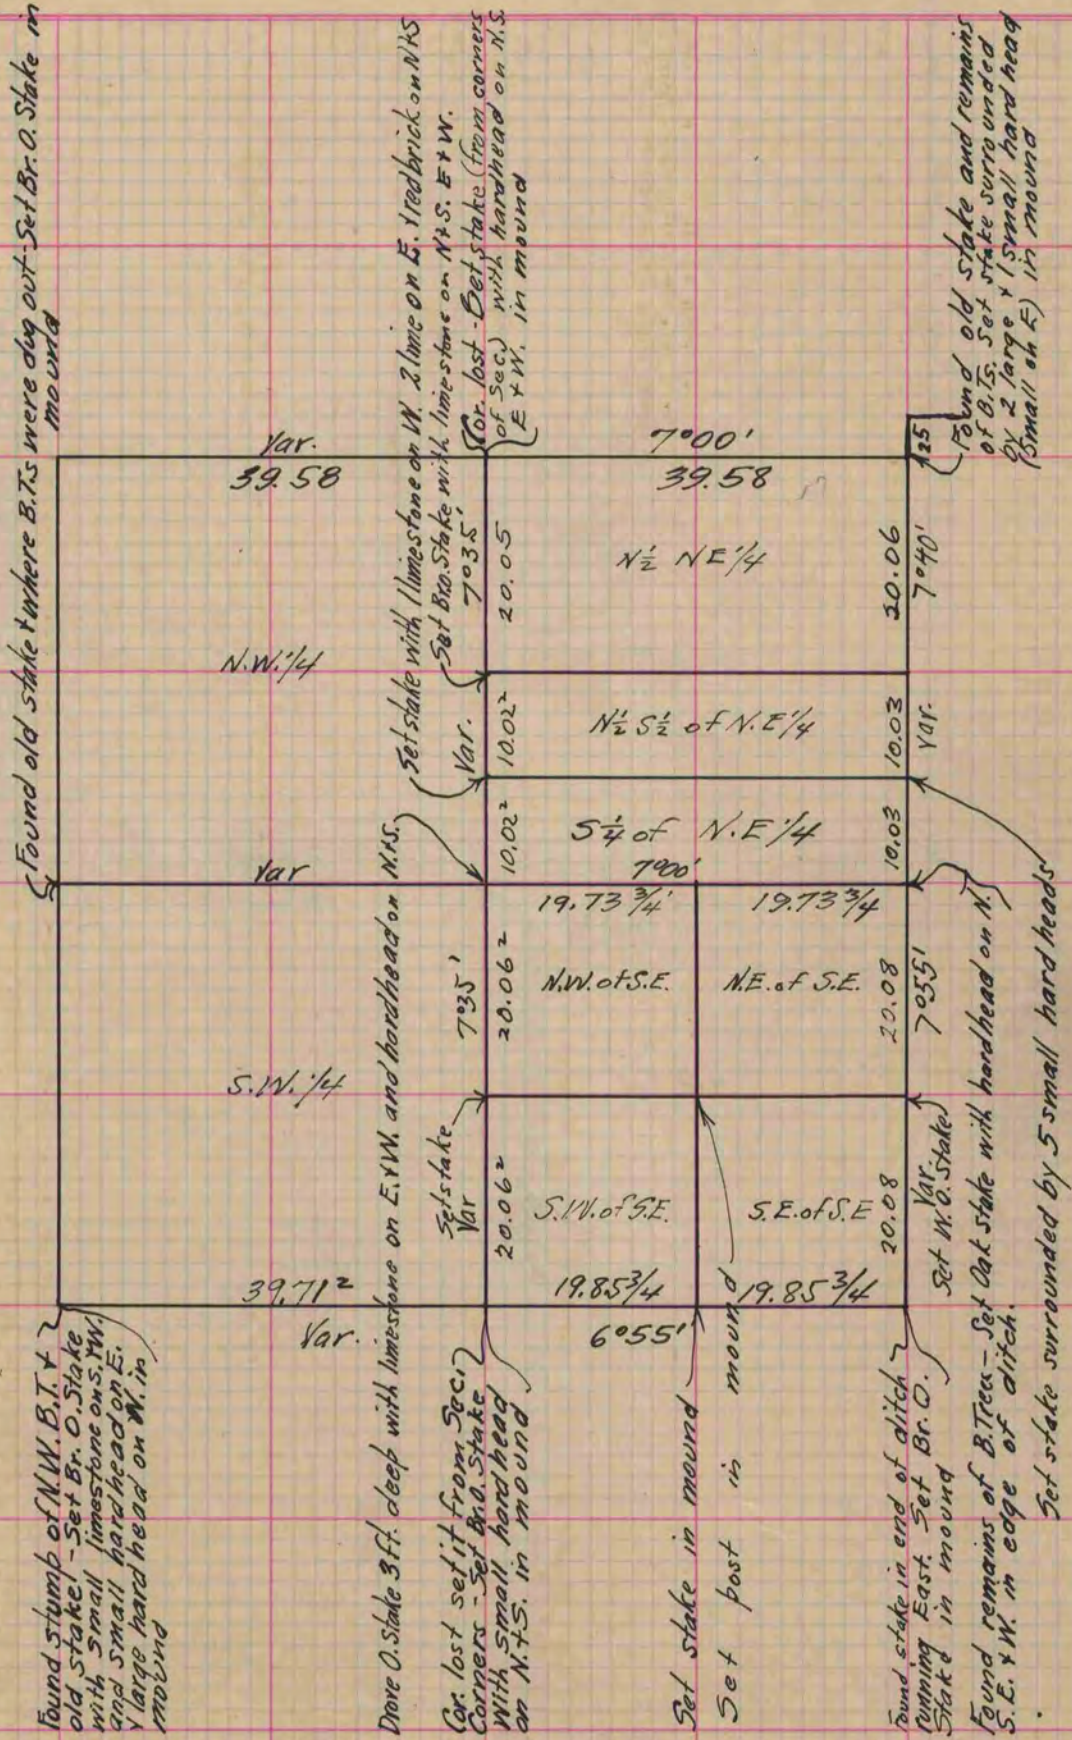

# PLAT AND RECORD

MICROFILMED

COUNTY BUILDING  
CITY OF JANESVILLE

Of a Survey on Section 36 T 4 R 10 E. of the 4 P. M. in Union Township

Rock County, Wisconsin, made November the 12, 13 + 14 1867

I hereby certify that the following is a correct record of said survey as made by me.

Signed S. D. Locke  
R.H.B. County Surveyor.

Copied from Page 255 Vol. 1. Original County Surveyors Record