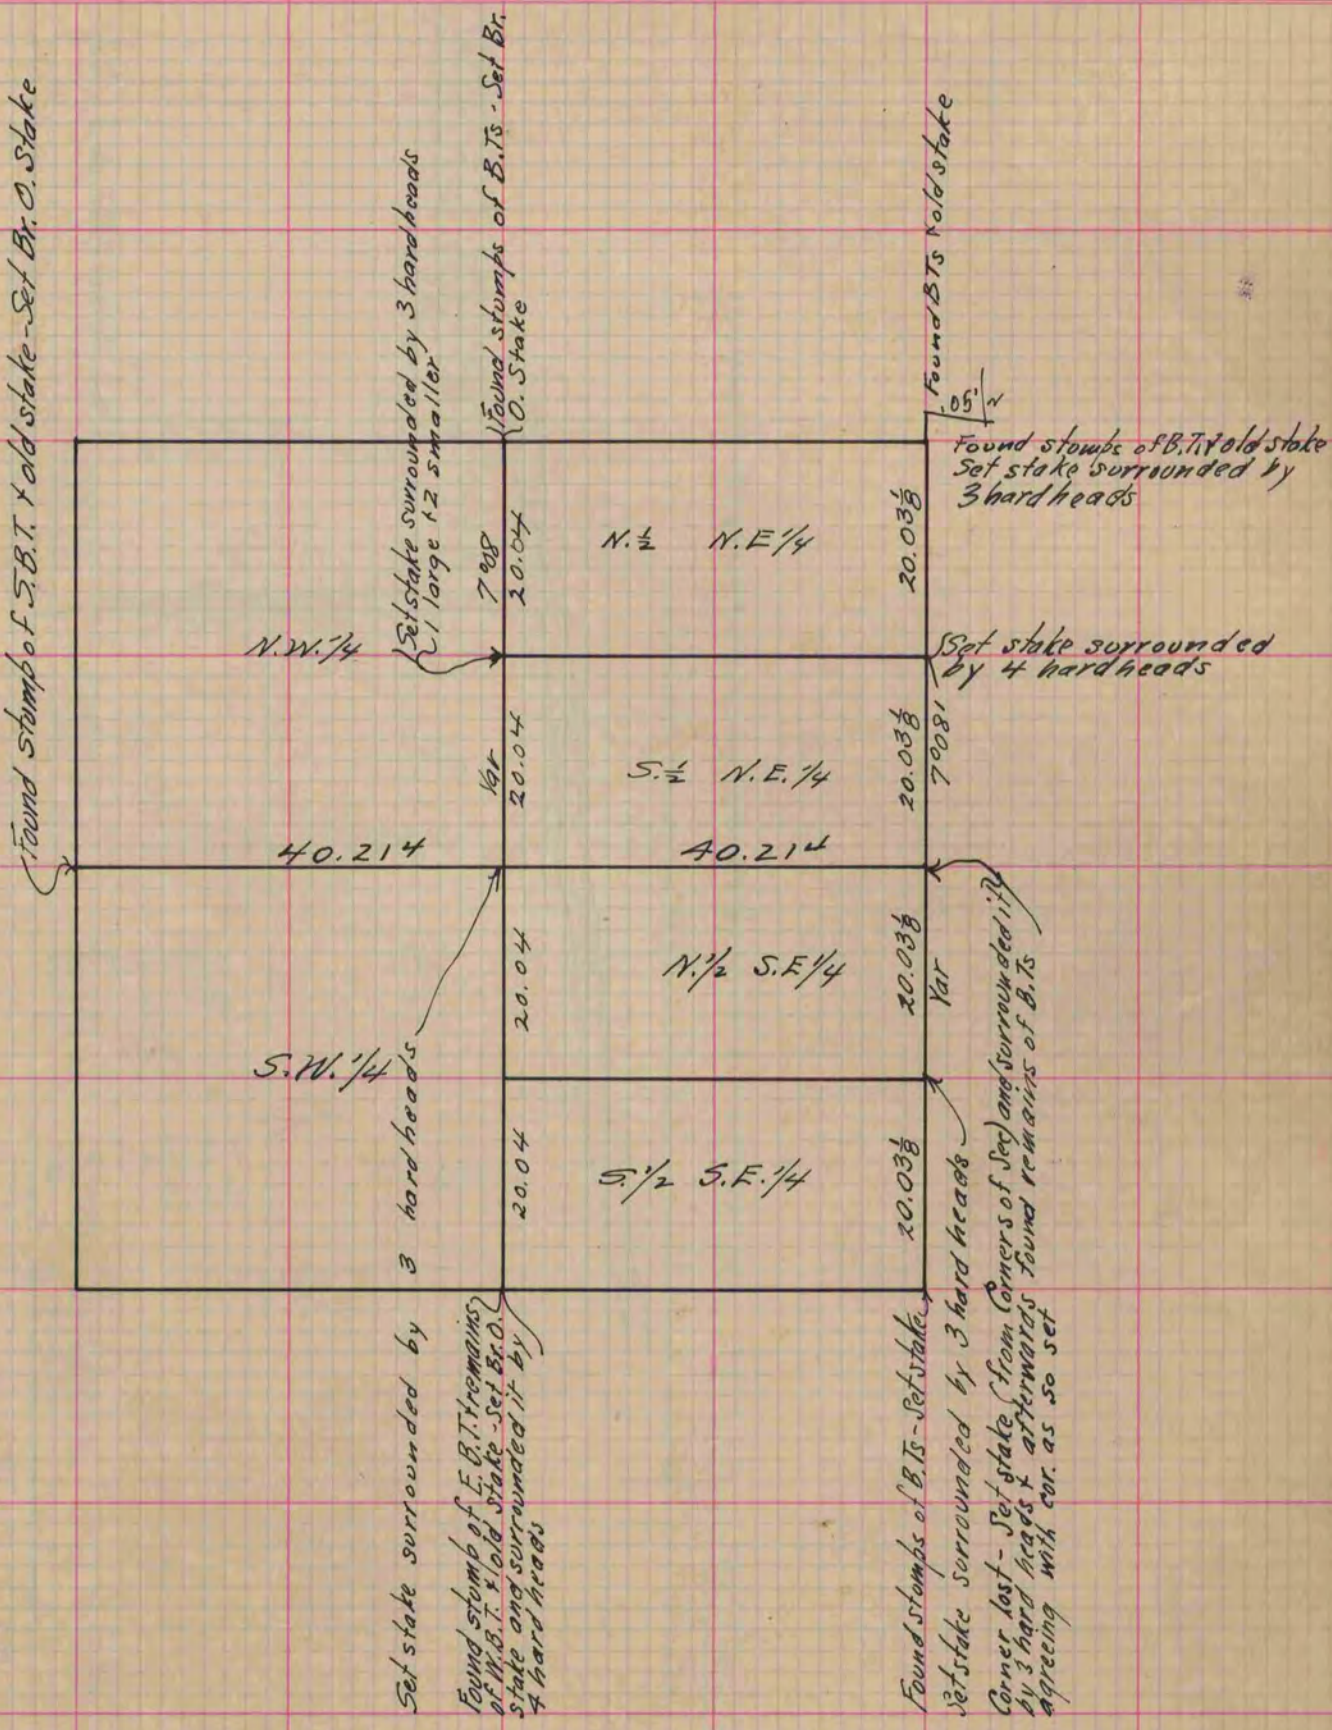

# PLAT AND RECORD

COUNTY BUILDING  
CITY OF JANESVILLE

MICROFILMED

Of a Survey on Section 24 T 1 R 13 E. of the 4 P. M. in Turtle Township

Rock County, Wisconsin, made April the 11 1867

I hereby certify that the following is a correct record of said survey as made by me.

(Signed) S. D. Locke  
R. H. B. County Surveyor.

Copied from Page 245 Vol. 1. Original County Surveyors Record