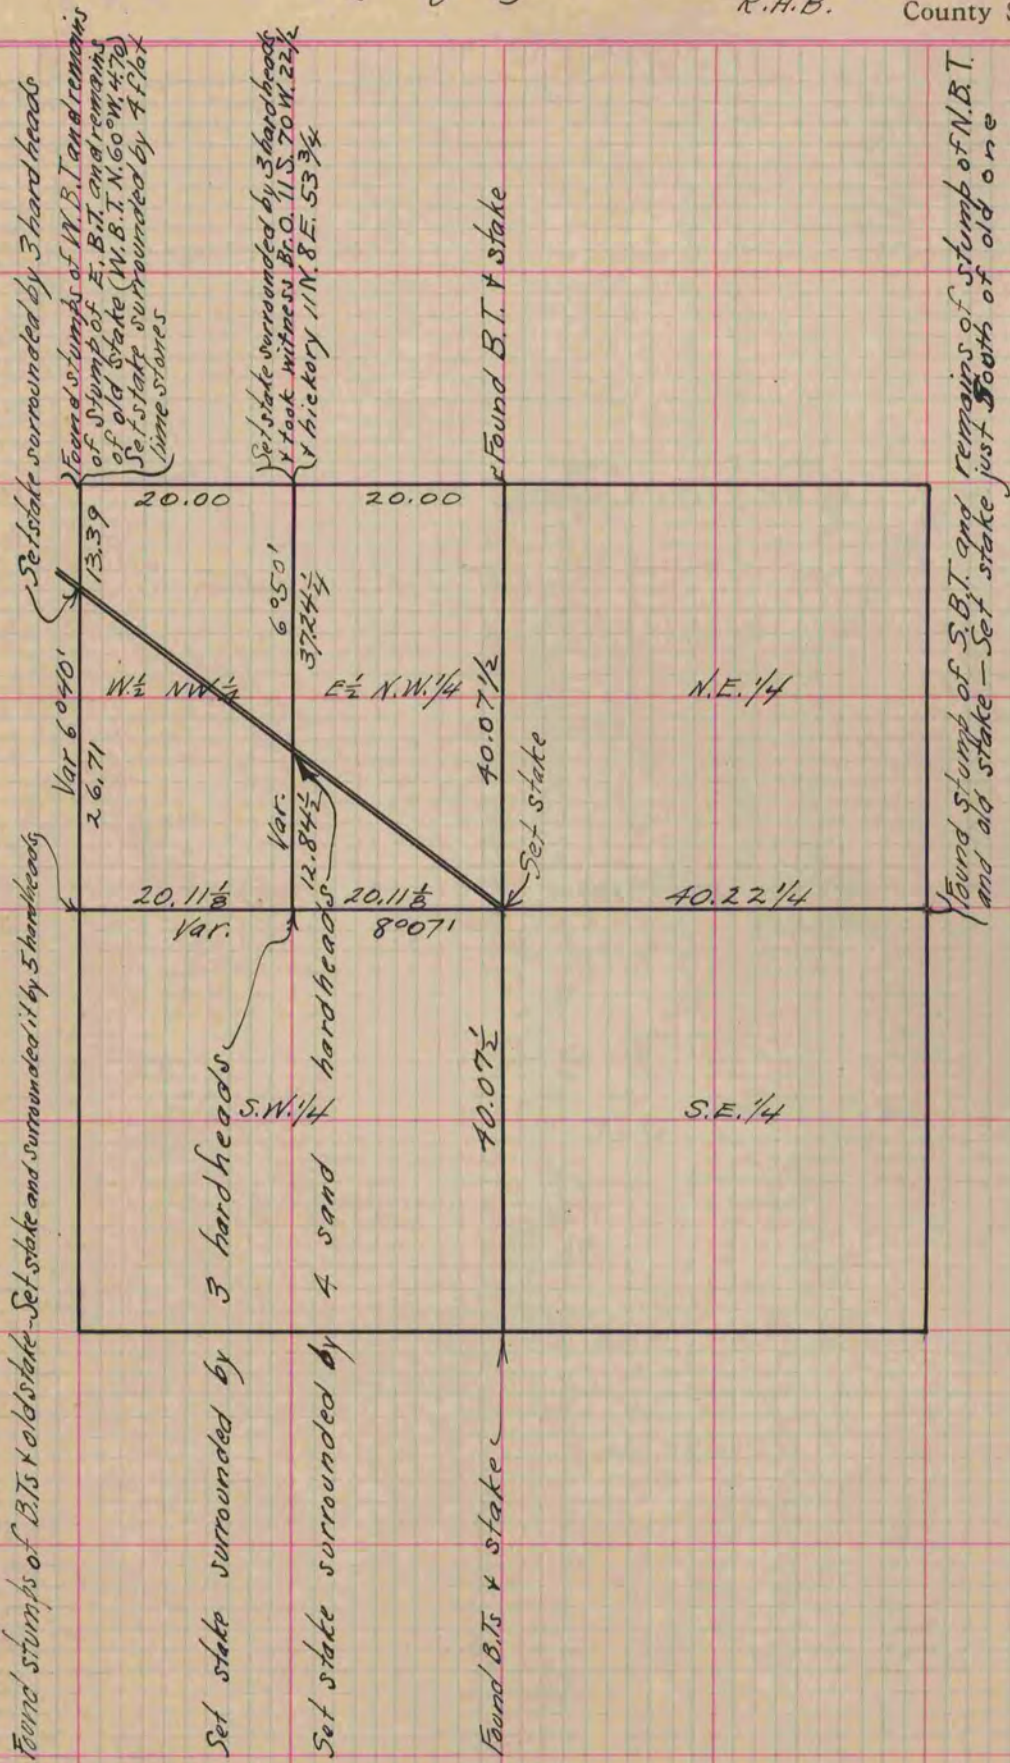

MICROFILMED

PLAT AND RECORD

COUNTY BUILDING
CITY OF JANESVILLE

Of a Survey on Section 27 T 4 R 12 E. of the 4 P. M. in Fulton Township

Rock County, Wisconsin, made April the 8 1867

I hereby certify that the following is a correct record of said survey as made by me.

(Signed) S. D. Locke
R.H.B. County Surveyor.

Copied from Page 245 Vol. 1. Original County Surveyors Record