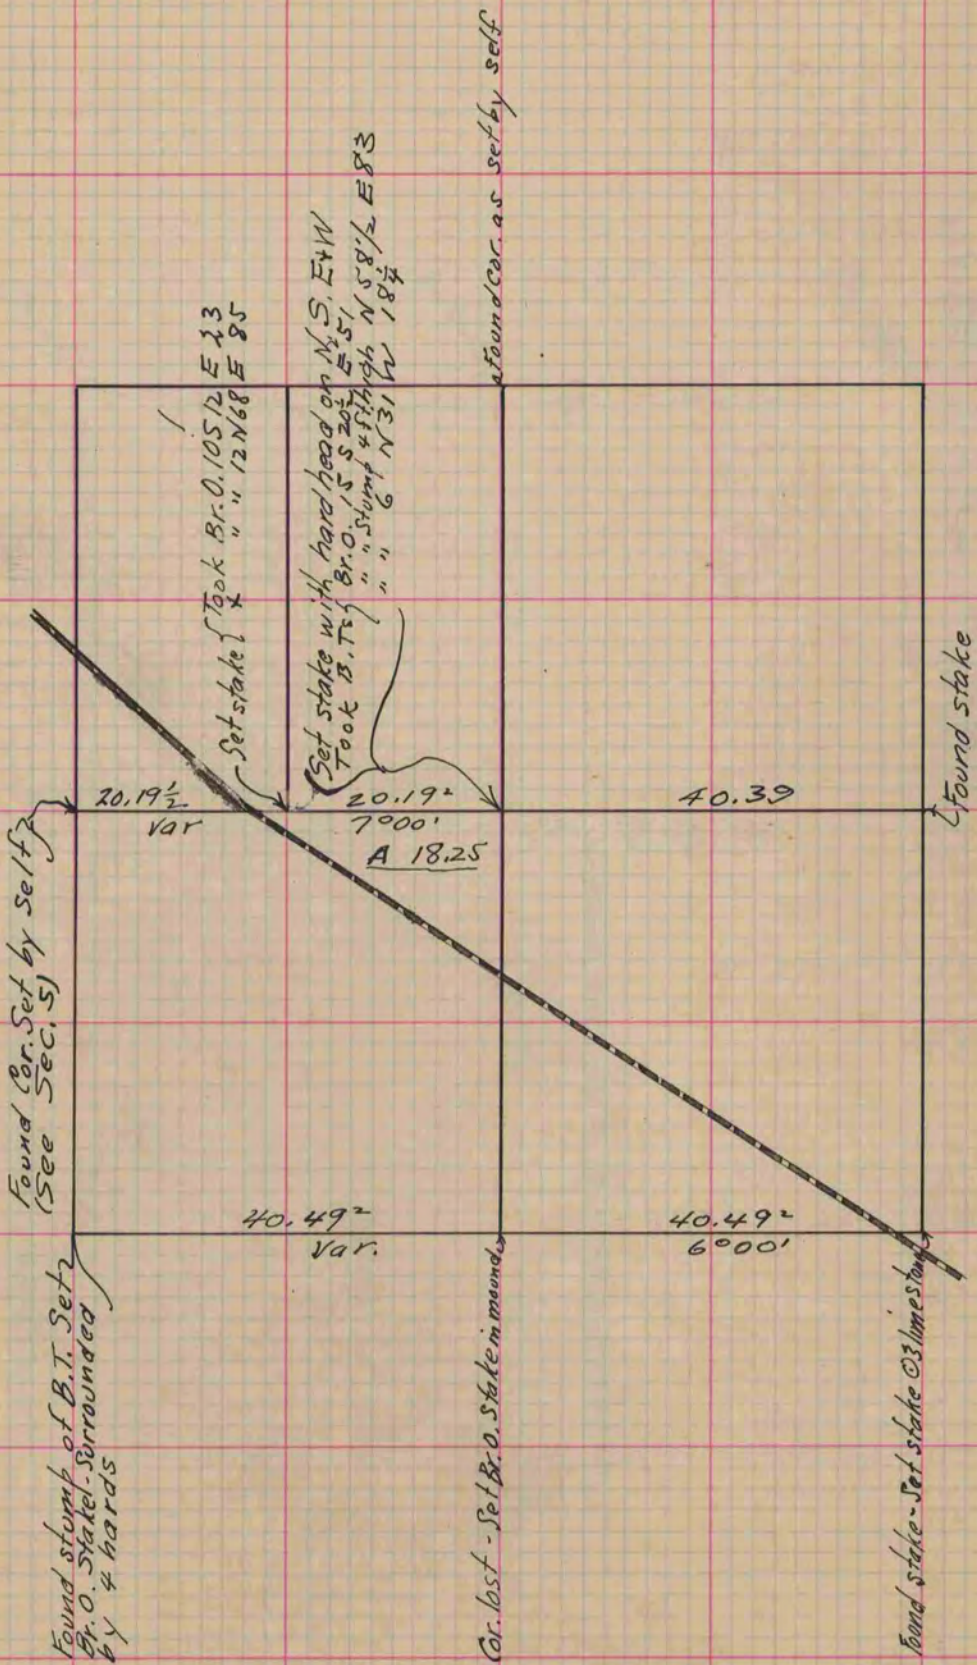

MICROFILMED

PLAT AND RECORD

COUNTY BUILDING
CITY OF JANESVILLE

277
V-1

Of a Survey on Section 4 T 2 R 11 E. of the 4 P. M. in Plymouth Township

Rock County, Wisconsin, made December the 27 1866

I hereby certify that the following is a correct record of said survey as made by me.

(Signed) S. D. Locke
R.H.B. County Surveyor.

Copied from Page 242 Vol. 1. Original County Surveyors Record