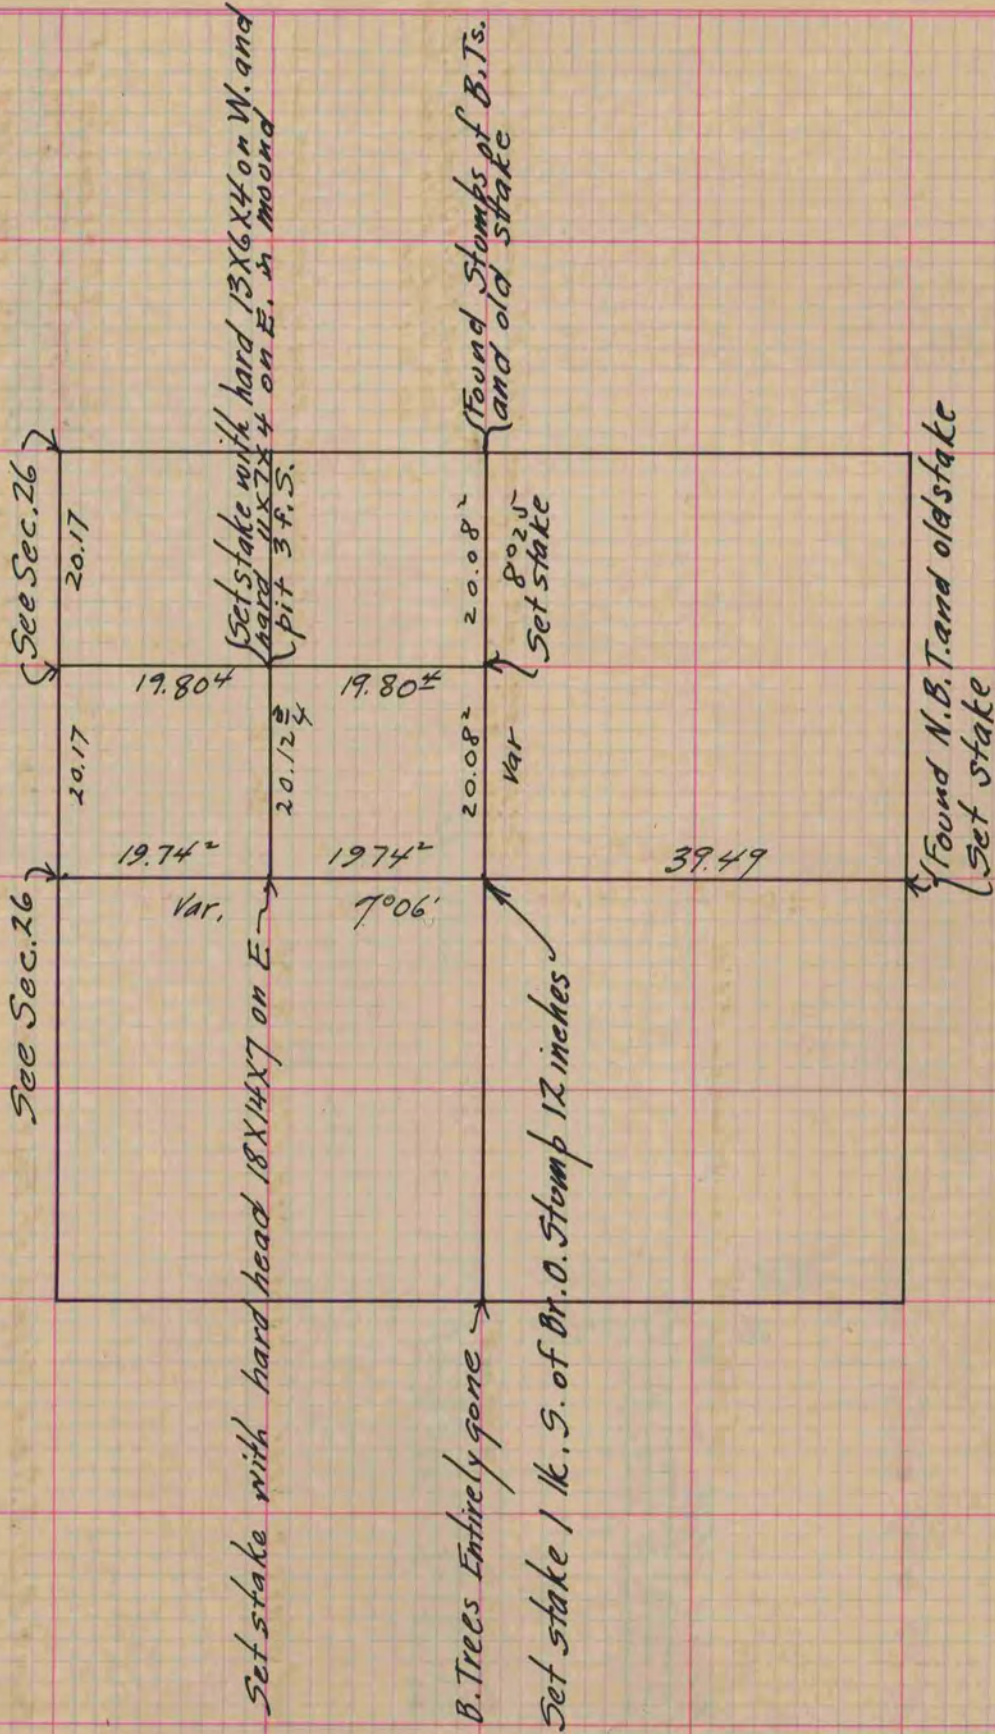

PLAT AND RECORD

233
V-1

MICROFILMED

COUNTY BUILDING
CITY OF JANESVILLE

Of a Survey on Section 25 T 4 R 10 E. of the 4 P.M. in Union Township
Rock County, Wisconsin, made May the 5th 1865

I hereby certify that the following is a correct record of said survey as made by me.

(Signed) J. D. Locke
R. H. B. County Surveyor.

Copied from Page 217 Vol. 1. Original County Surveyors Record