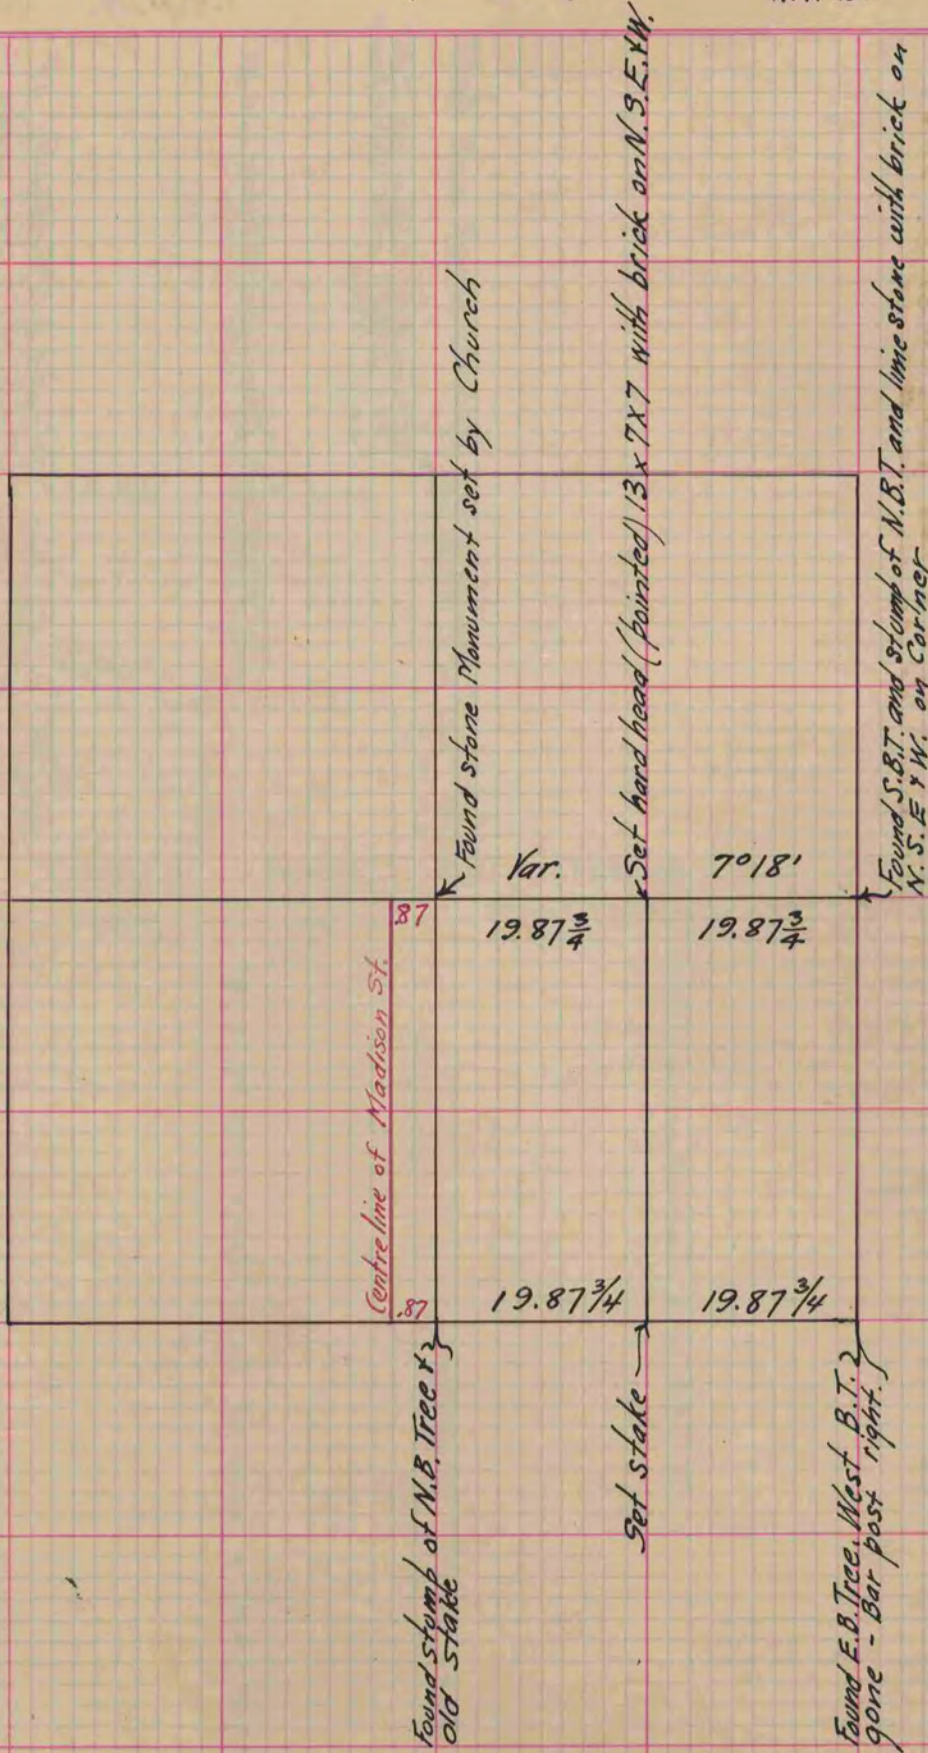

MICROFILMED PLAT AND RECORD

COUNTY BUILDING
CITY OF JANESVILLE

231
V-1

Of a Survey on Section 27 T 4 R 10 E. of the 4 P. M. in Union Township
Rock County, Wisconsin, made May the 2nd 1865

I hereby certify that the following is a correct record of said survey as made by me.

(Signed) S. D. Locke
R. H. B. County Surveyor.

Copied from Page 216 Vol. 1. Original County Surveyors Record.