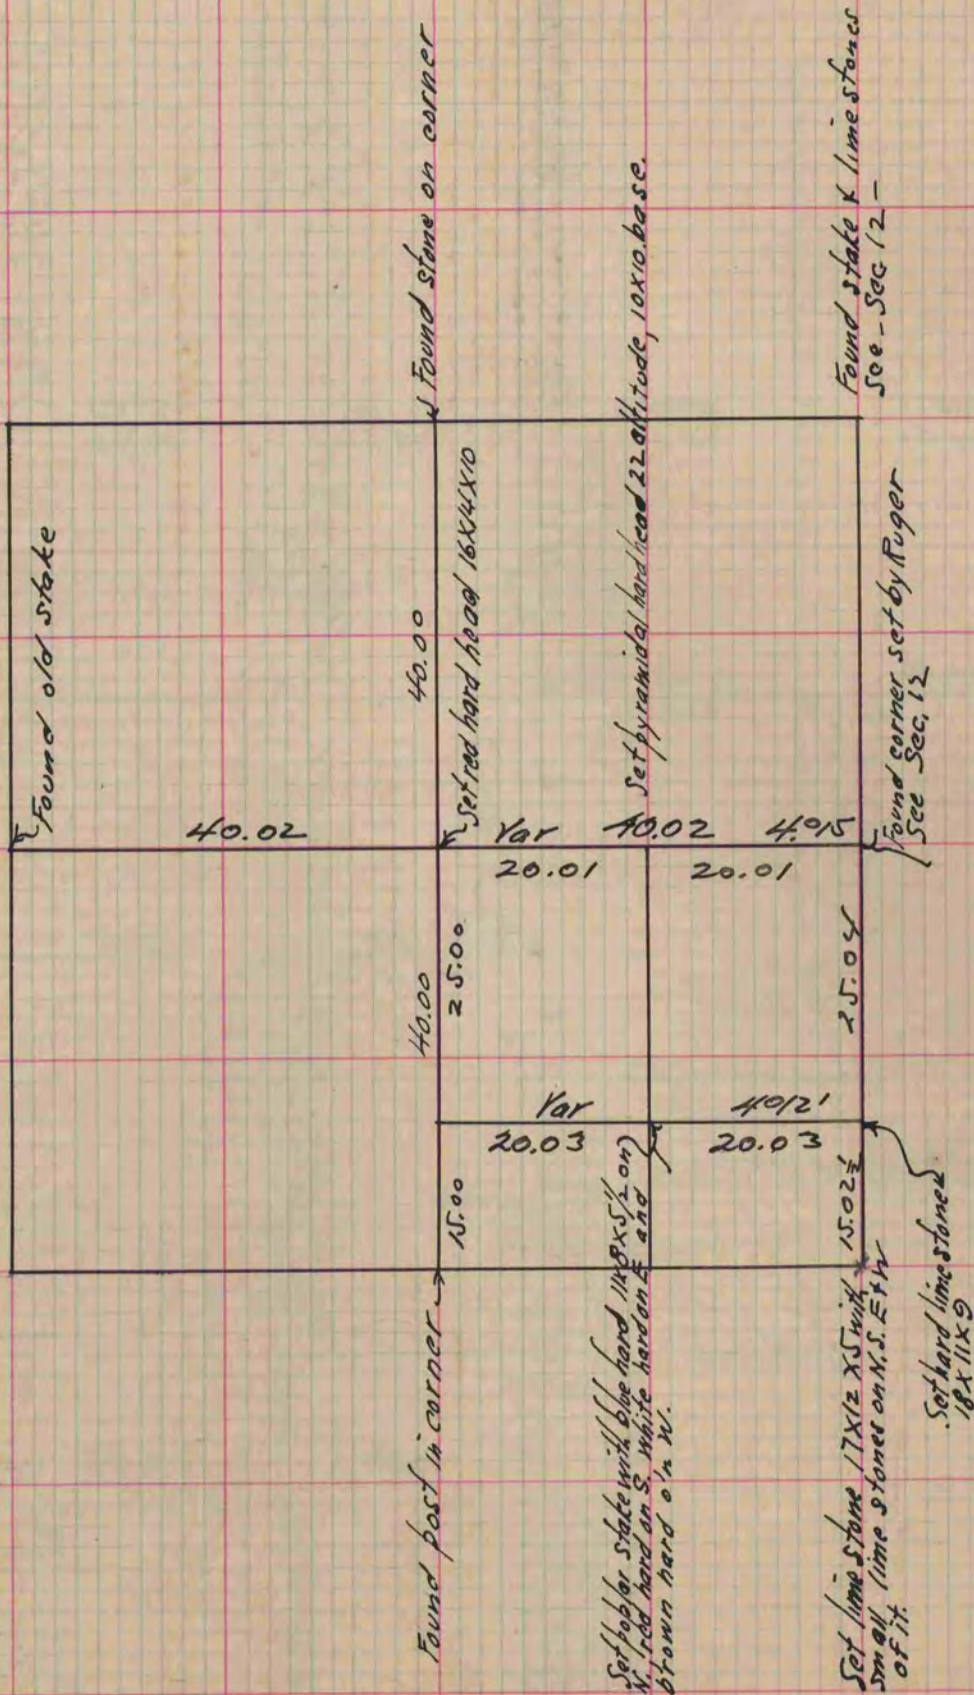

# PLAT AND RECORD

219

V-1

COUNTY BUILDING  
CITY OF JANESVILLE

Of a Survey on Section 11 T 2 R 13 E. of the 4 P. M. in La Prairie Township

Rock County, Wisconsin, made October the 3 1864

I hereby certify that the following is a correct record of said survey as made by me.

(Signed) J. D. Locke  
R. H. B.

County Surveyor.

Copied from Upper 1/2 of Page 210 Vol. 1. Original County Surveyors Record