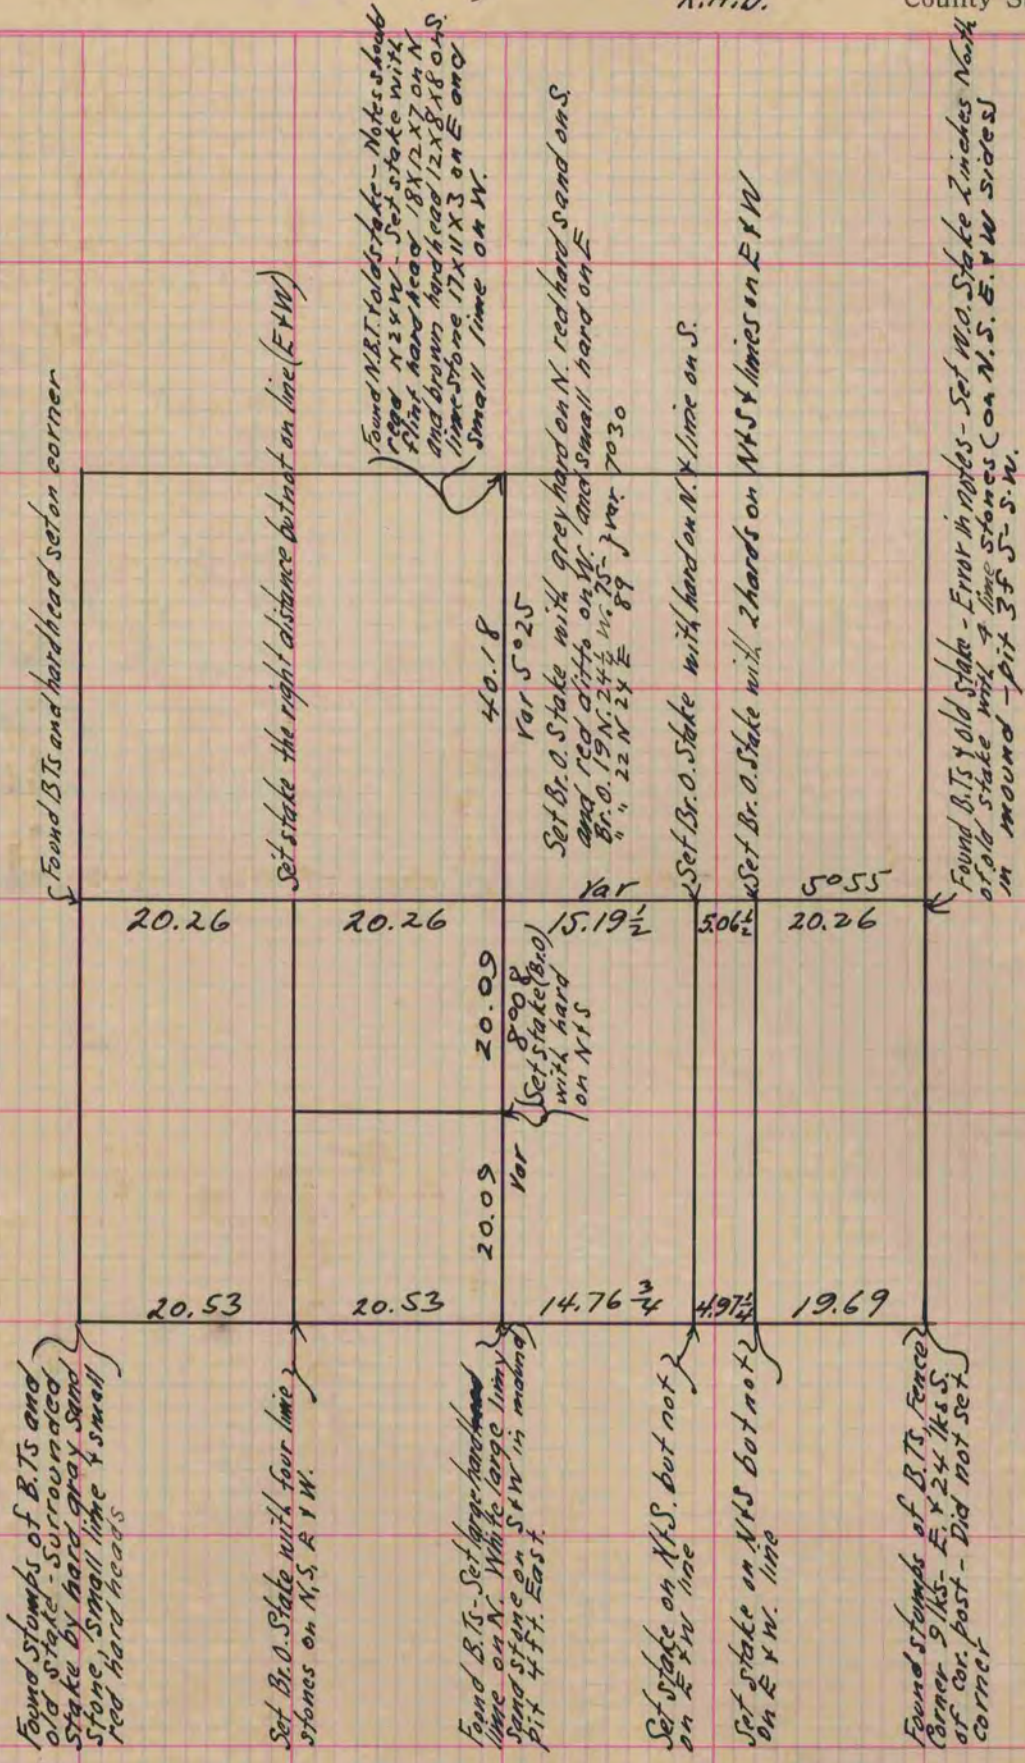

Of a Survey on Section 12 T 2 R 11 E. of the 4 P. M. in Plymouth Township  
 Rock County, Wisconsin, made July the 15 & 16 1864

I hereby certify that the following is a correct record of said survey as made by me.

COUNTY BUILDING  
 CITY OF JANESVILLE

(Signed) S. D. Locke  
 R.H.B.

County Surveyor,

Copied from lower 1/2 Page 209 Vol. 1. Original County Surveyors Record