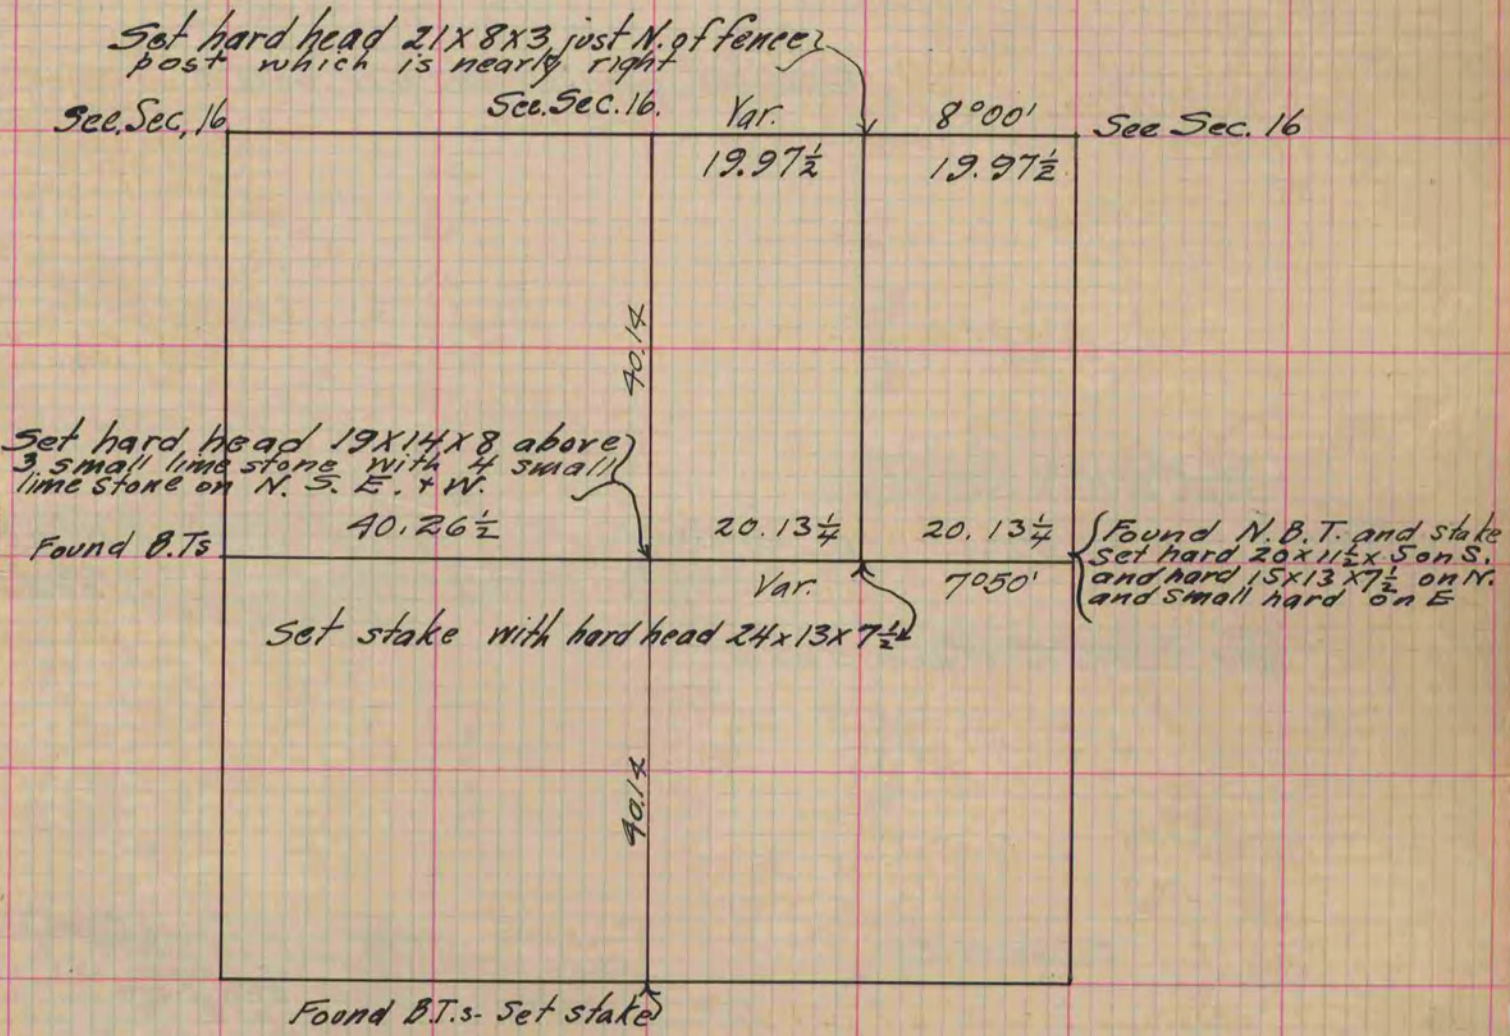

MICROFILMED

PLAT AND RECORD

COUNTY BUILDING
CITY OF JANESVILLE

Of a Survey on Section 21 T 4 R 11 E. of the 4 P. M. in Porter Township
Rock County, Wisconsin, made June the 7th 1864

I hereby certify that the following is a correct record of said survey as made by me.

(Signed) S. D. Locke
R. H. B. County Surveyor.

Copied from Upper 1/2 of Page 207 Vol. 1. Original County Surveyors Record