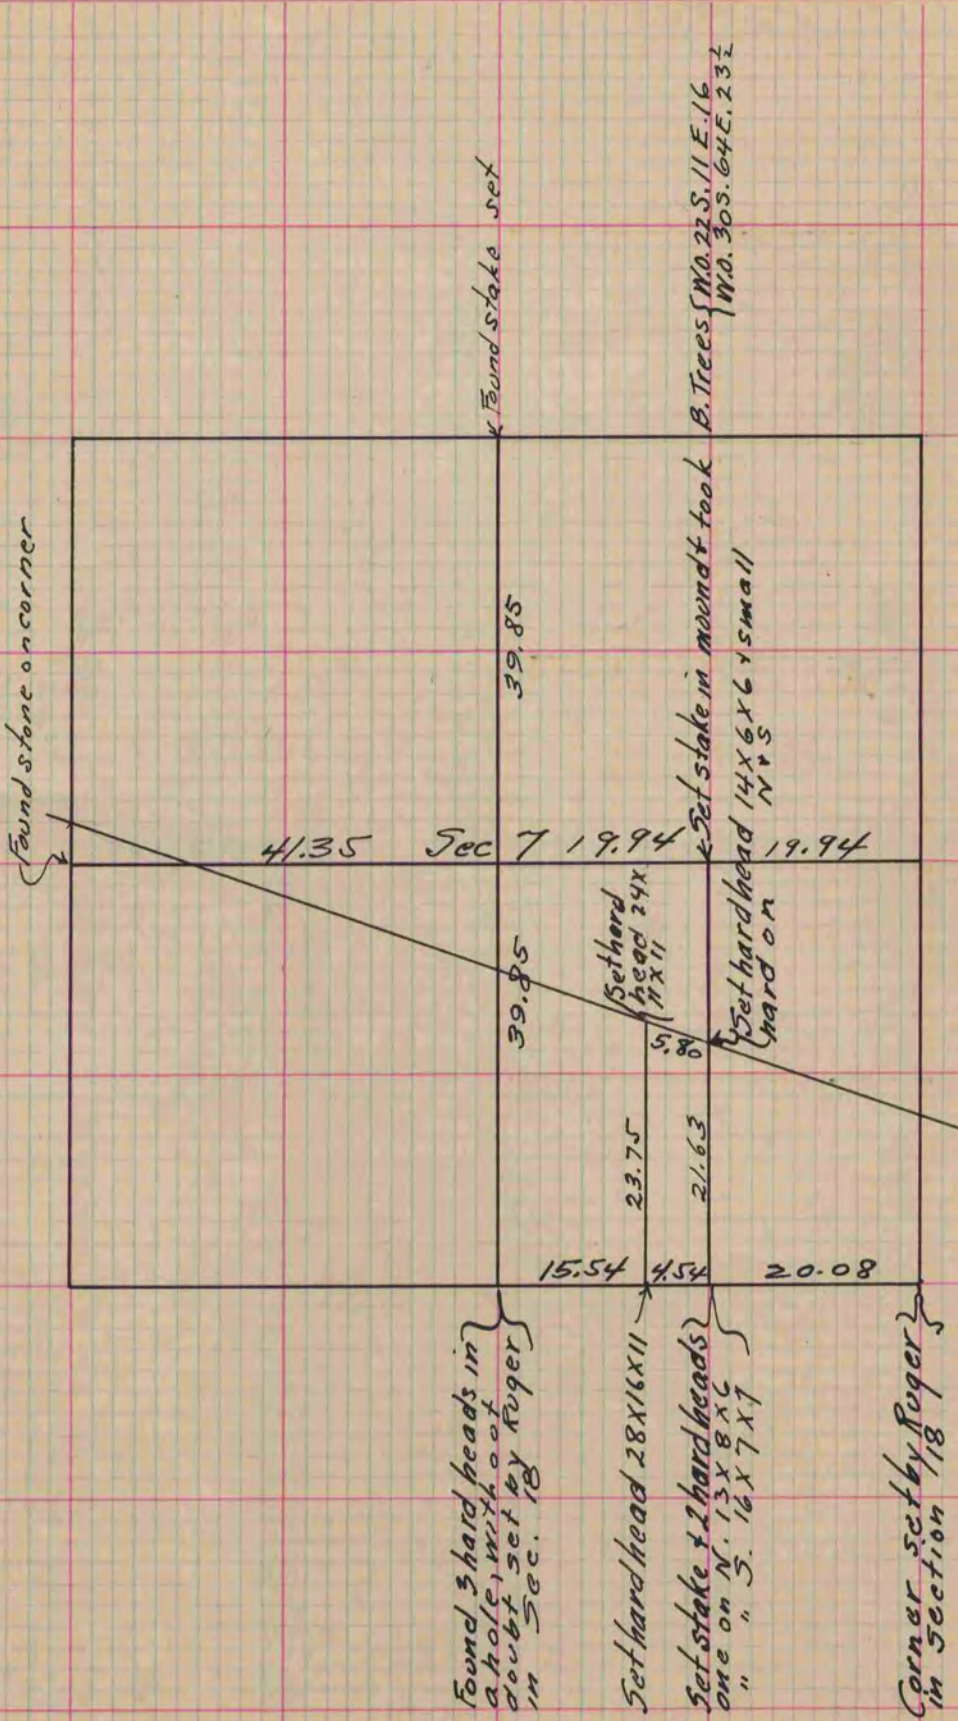

PLAT AND RECORD

193
v-1

MICROFILMED

COUNTY BUILDING
CITY OF JANESVILLE

Of a Survey on Section 7 T 4 R 10 E. of the 4 P. M. in Union Township
Rock County, Wisconsin, made November the 17th 18th 1863

I hereby certify that the following is a correct record of said survey as made by me.

(Signed) S. D. Locke
R.H.B. County Surveyor.

Copied from upper 1/2 of Page 197 Vol. 1. Original County Surveyors Record