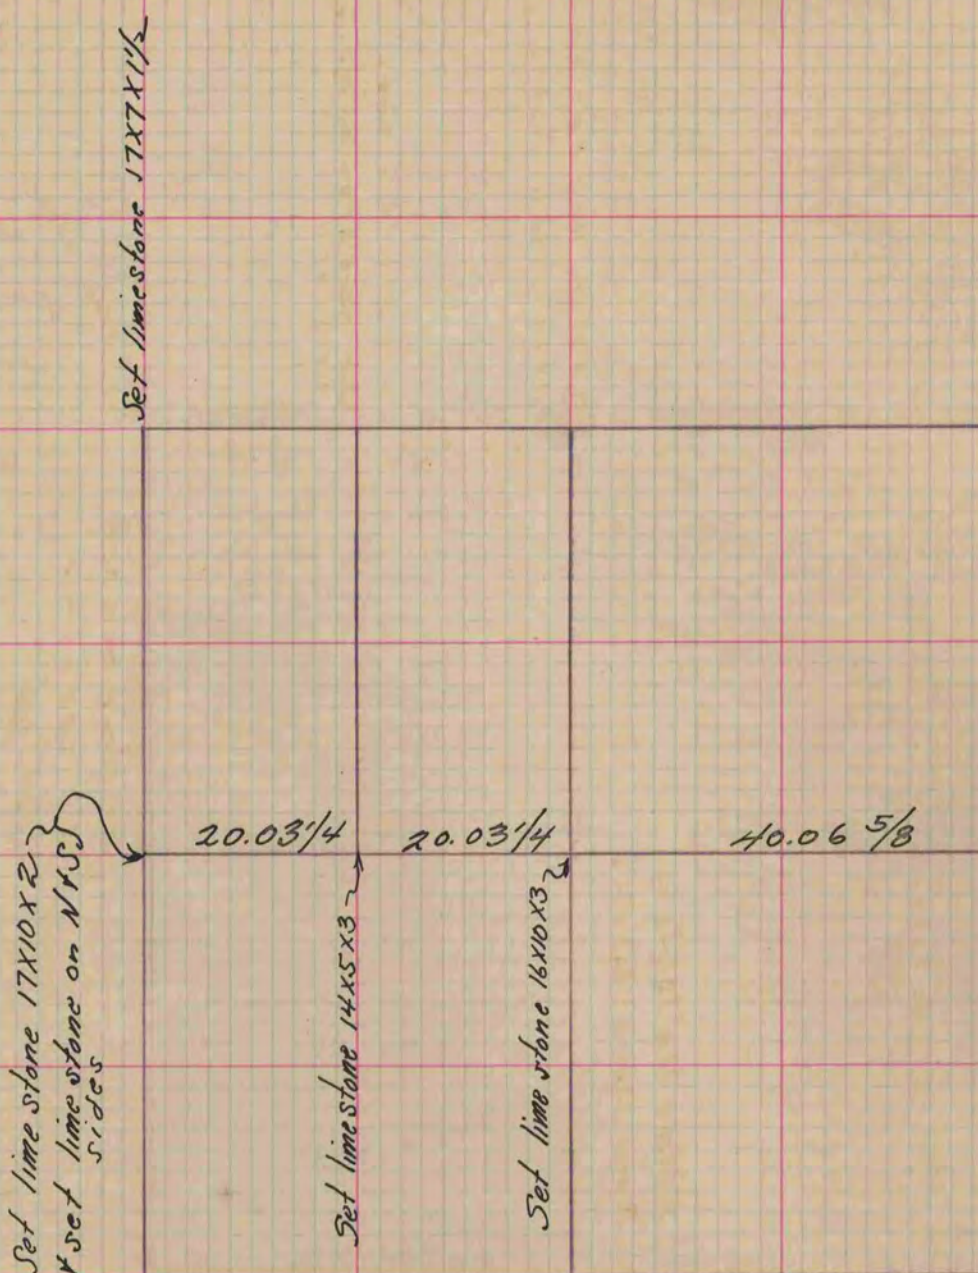

# PLAT AND RECORD

**MICROFILMED**

COUNTY BUILDING  
CITY OF JANESVILLE

Of a Survey on Section 17 T 2 R 13 E. of the 4 P. M. in La Prairie Township

Rock County, Wisconsin, made May the 2nd 1861

I hereby certify that the following is a correct record of said survey as made by me.

(Signed) Edward Ruger  
R.H.B. County Surveyor.

*Copied from Page 170 Vol. One Original County Surveyors Record.*