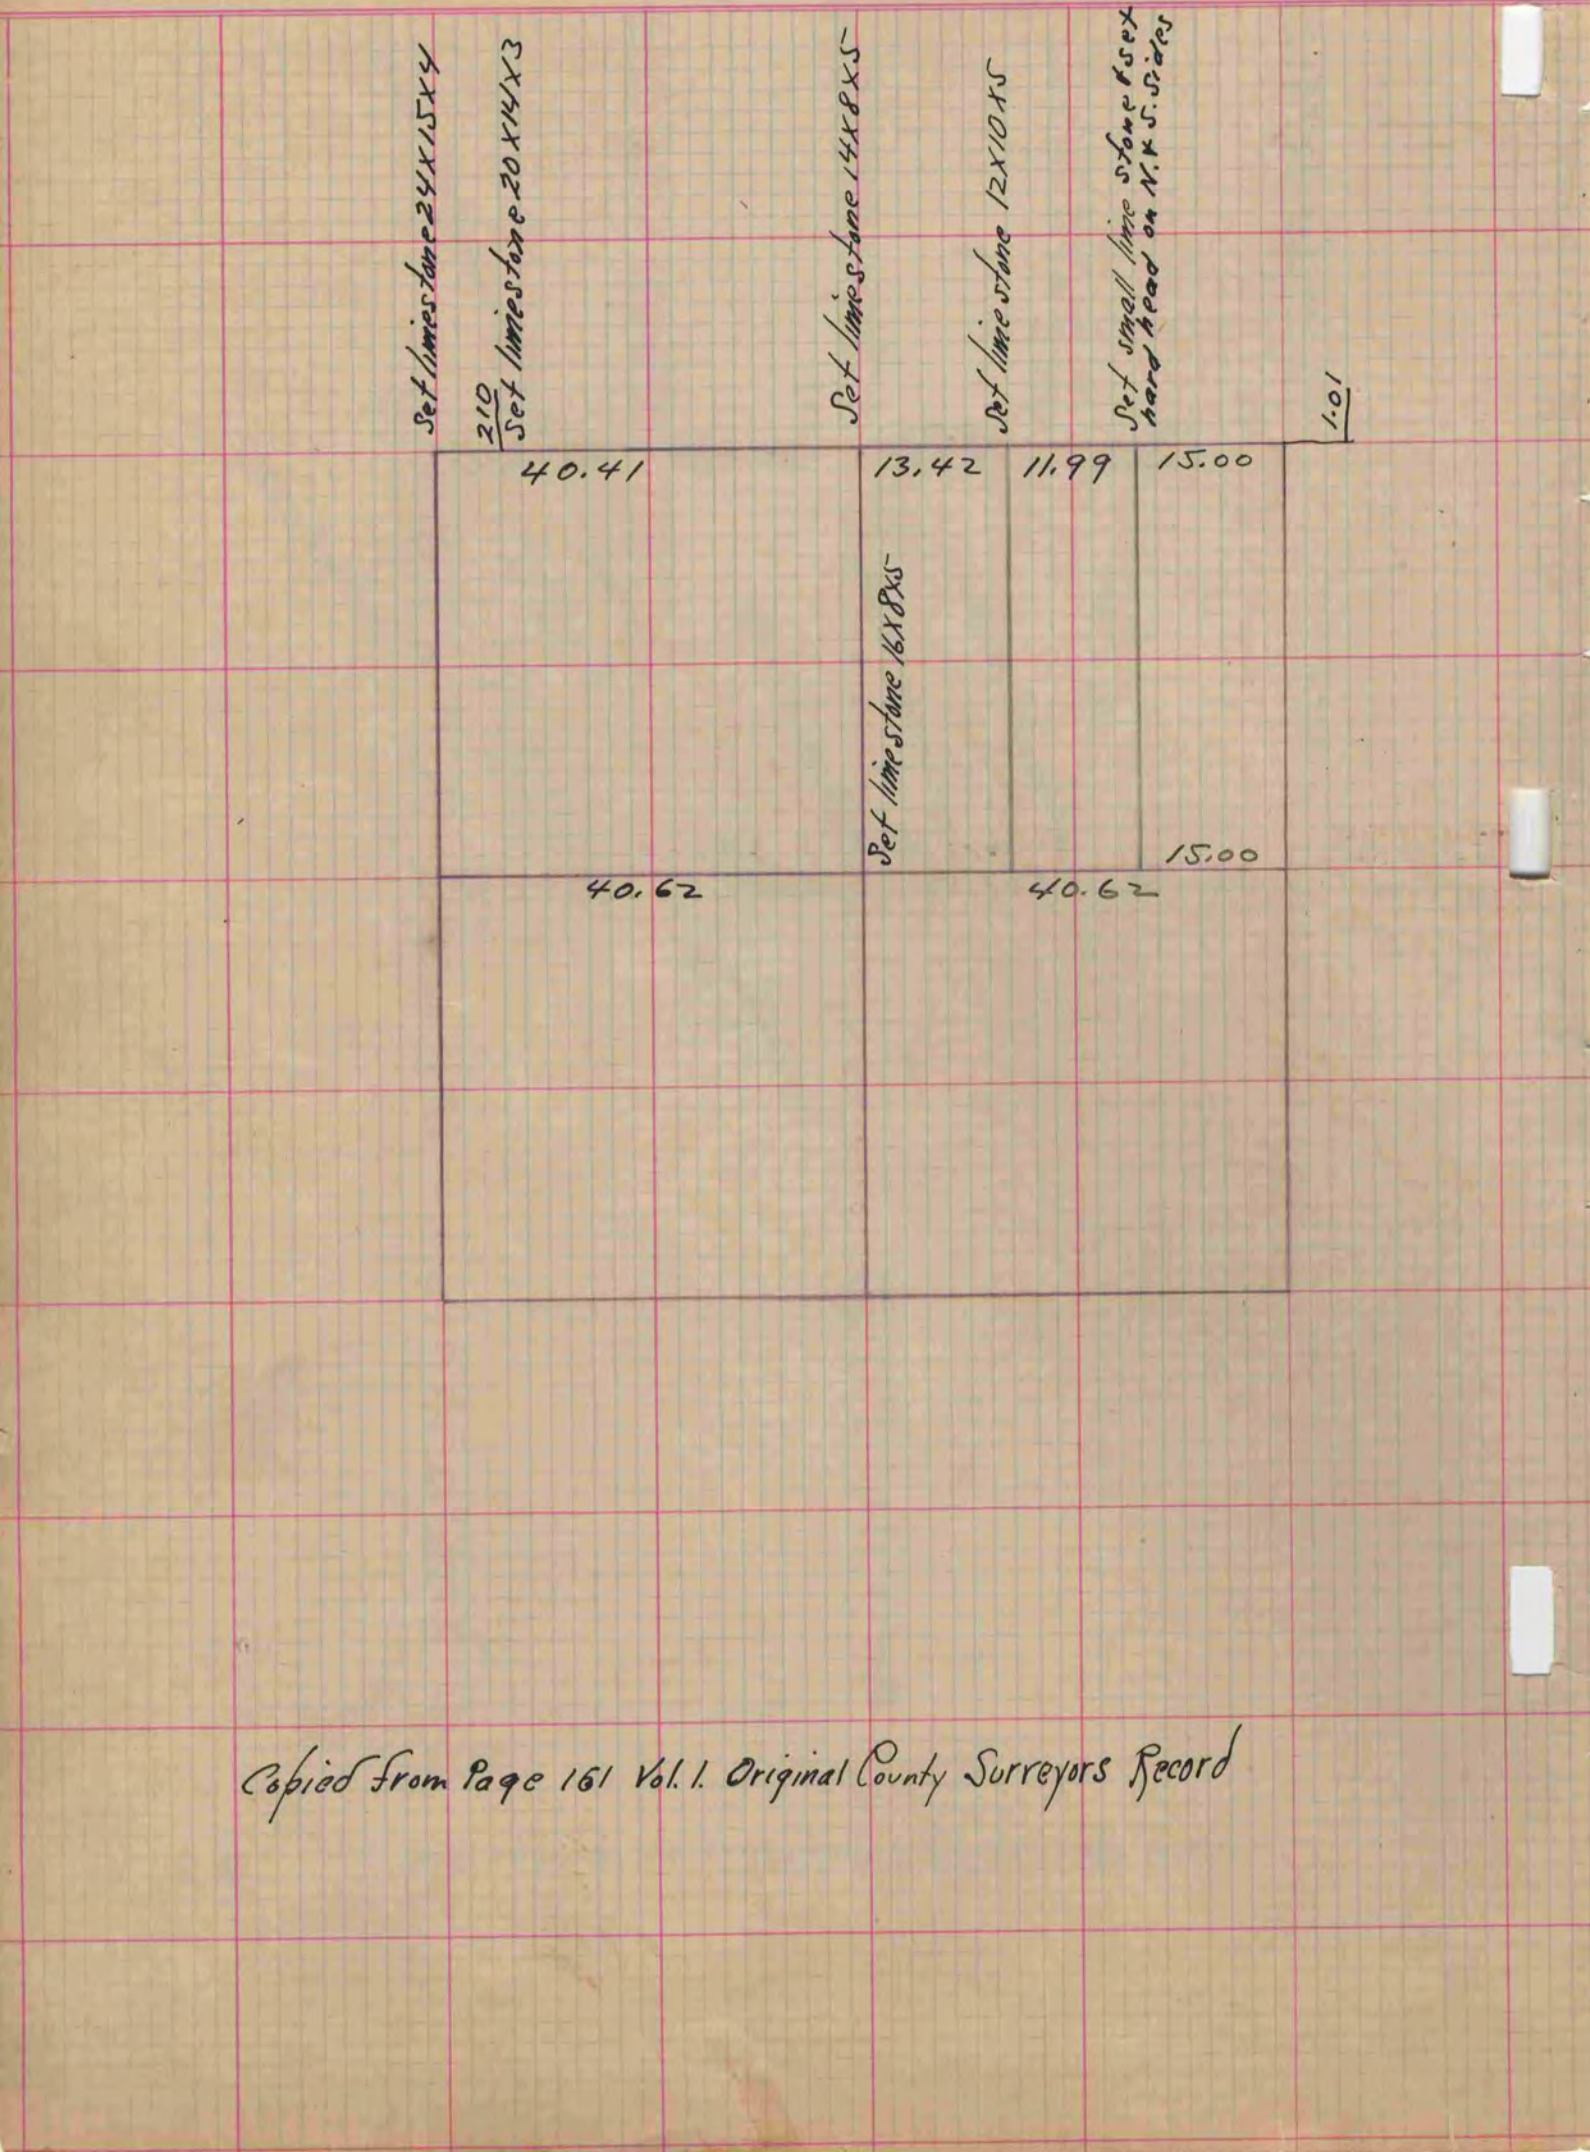

PLAT AND RECORD

MICROFILMED

Of a Survey on Section 3 T 1 R 13 E. of the 4 P. M. in Turtle Township
Rock County, Wisconsin, made March the 9th 1861

I hereby certify that the following is a correct record of said survey as made by me.

COUNTY BUILDING
CITY OF JANESVILLE

(Signed) Edward Ruger
R. H. B. County Surveyor.

Copied from Page 161 Vol. 1. Original County Surveyors Record