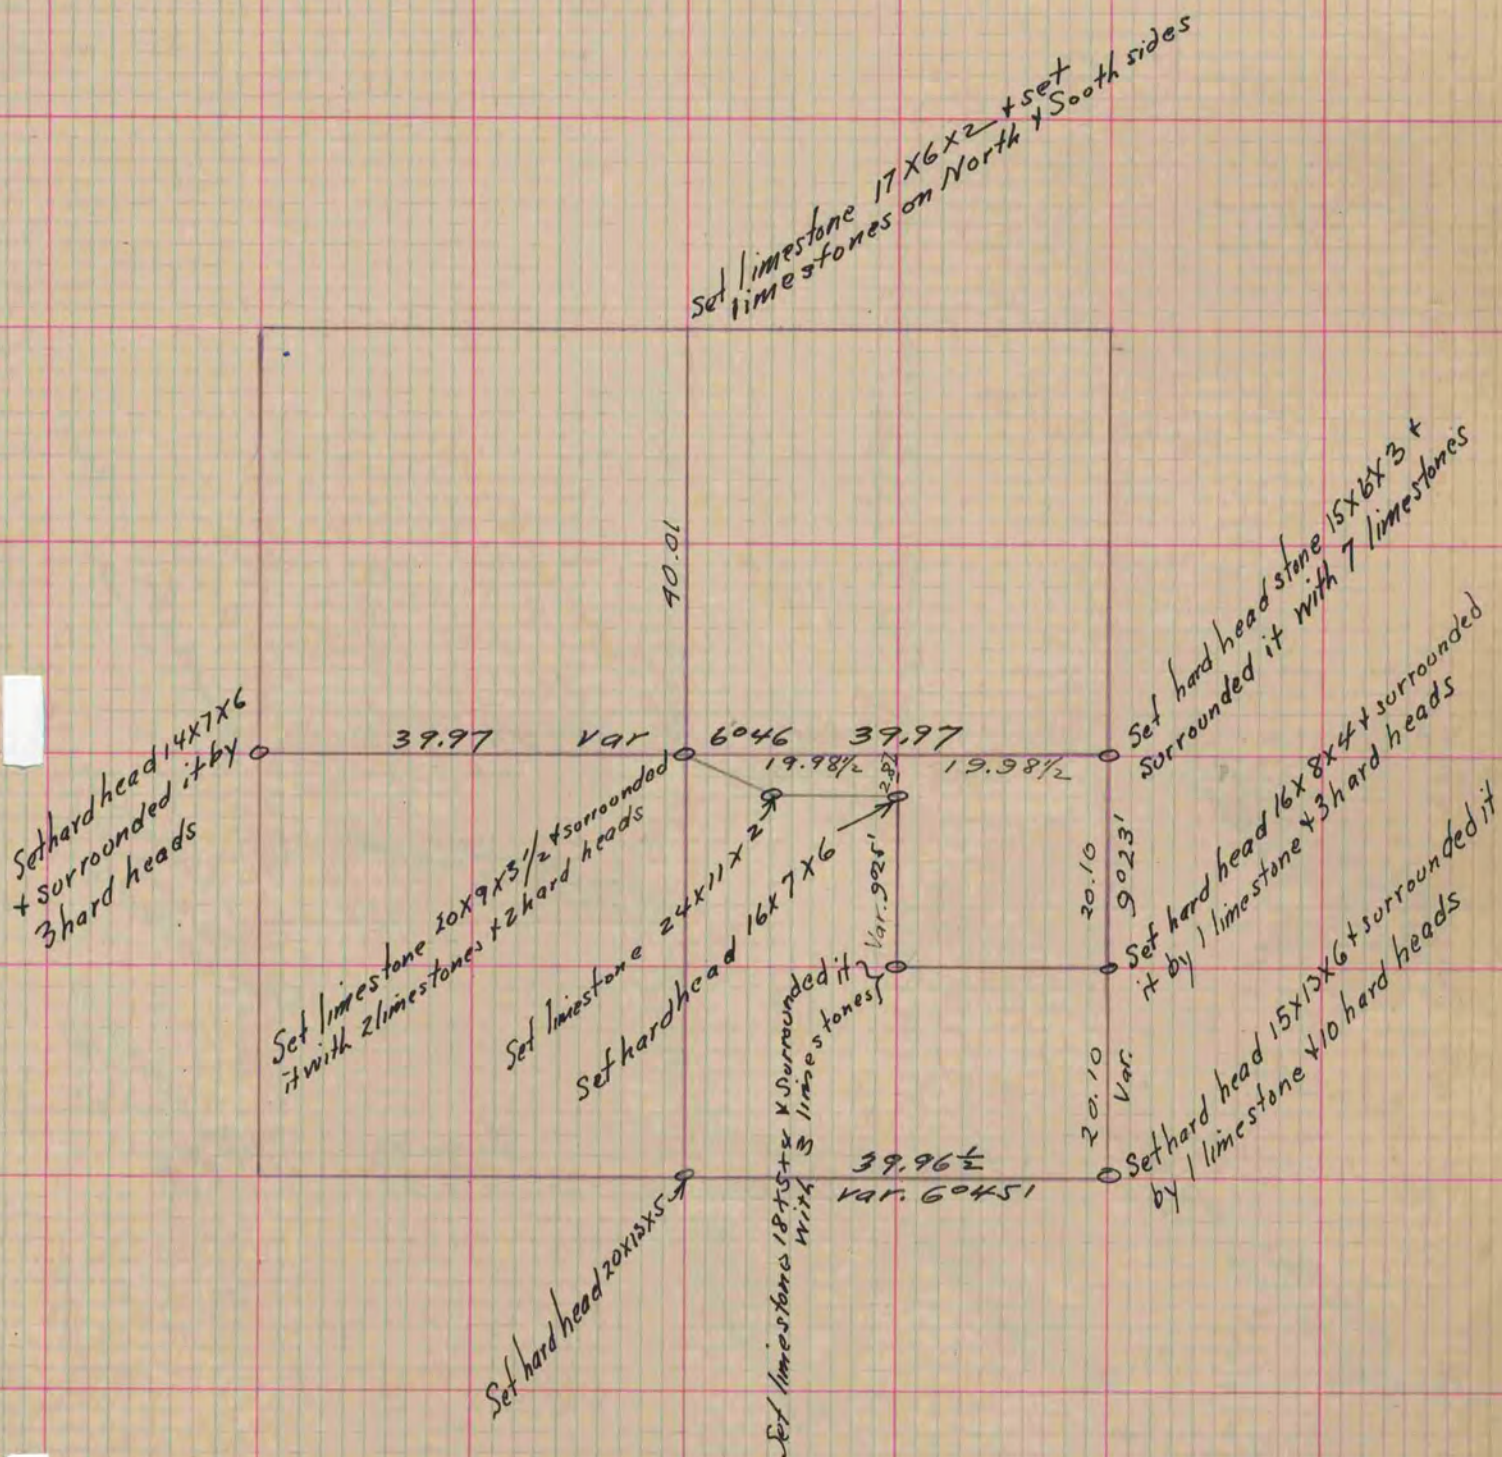

# MICROFILMED PLAT AND RECORD

145

COUNTY BUILDING  
CITY OF JANESVILLE

Of a Survey on Section 25 T 2 R 14 E. of the 4 P. M. in Bradford Township  
Rock County, Wisconsin, made October the 18<sup>th</sup> 1860

I hereby certify that the following is a correct record of said survey as made by me.

(Signed) Edward Ruger  
R.H.B. County Surveyor.

Copied from page 154 Vol. 1. Original County Surveyors Record.