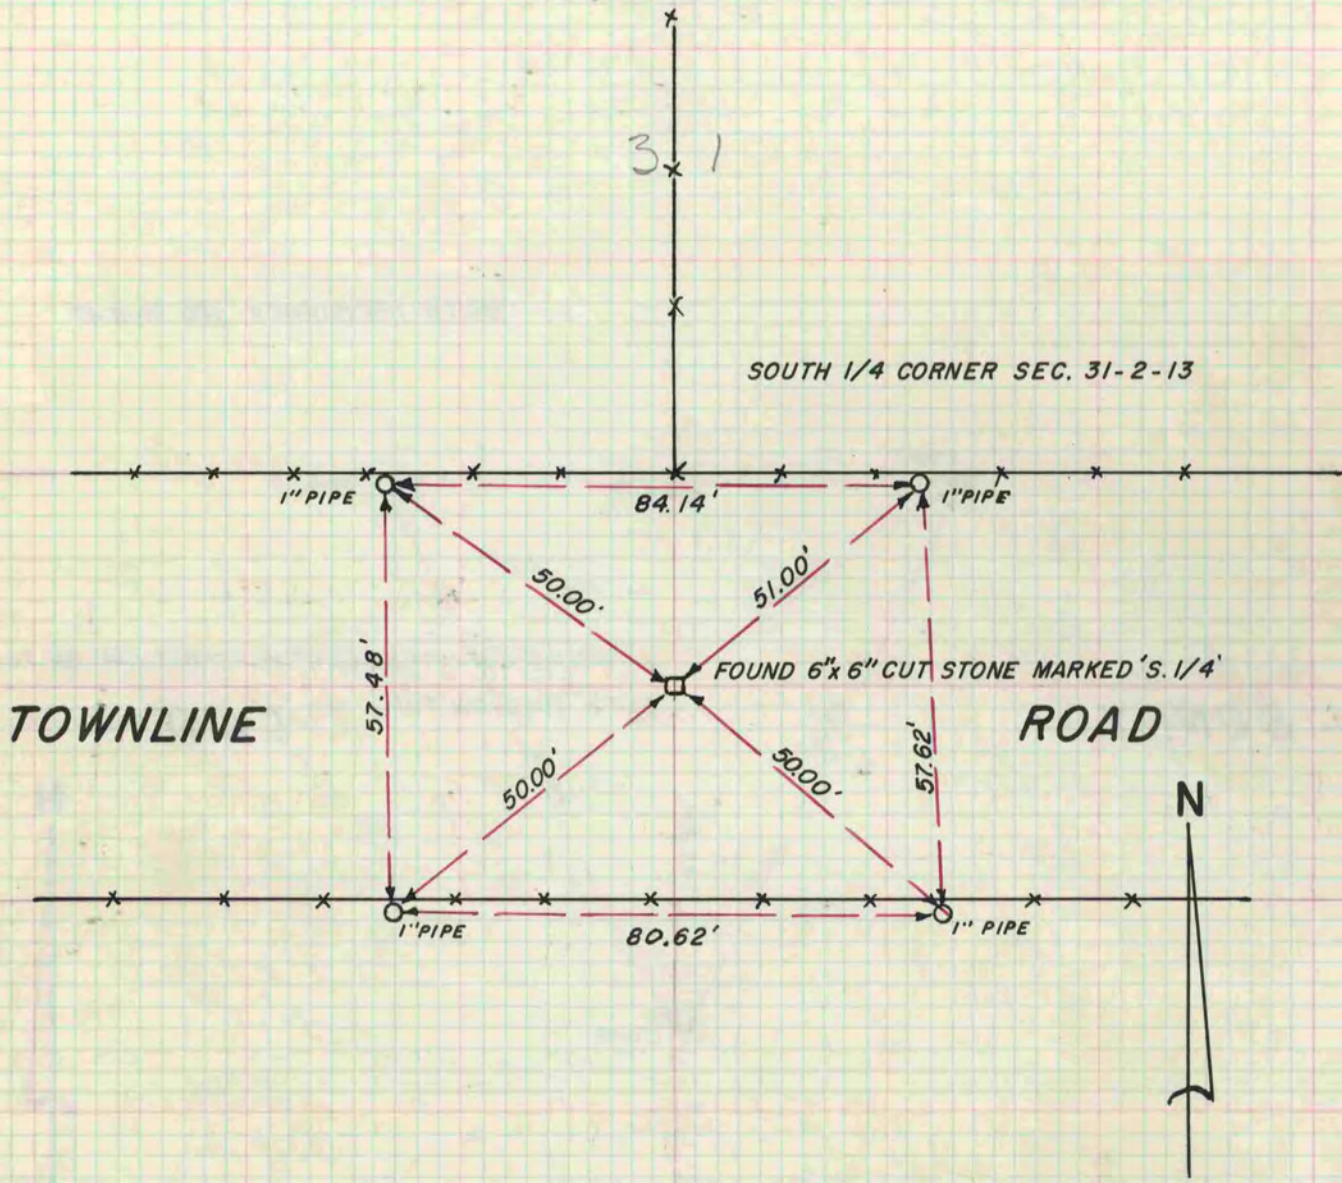

# PLAT AND RECORD

Of a Survey on Section 31 T. 2 R. 13 E. of the 4 P. M. in LA PRAIRIE Township

Rock County, Wisconsin, made AUGUST the 29 1960

I hereby certify that the following is a correct record of said survey as made by me.

COUNTY BUILDING  
IN CITY OF БЕЛОIT

*Russ Batteman Jr*  
County Surveyor.

6  
TURTLE