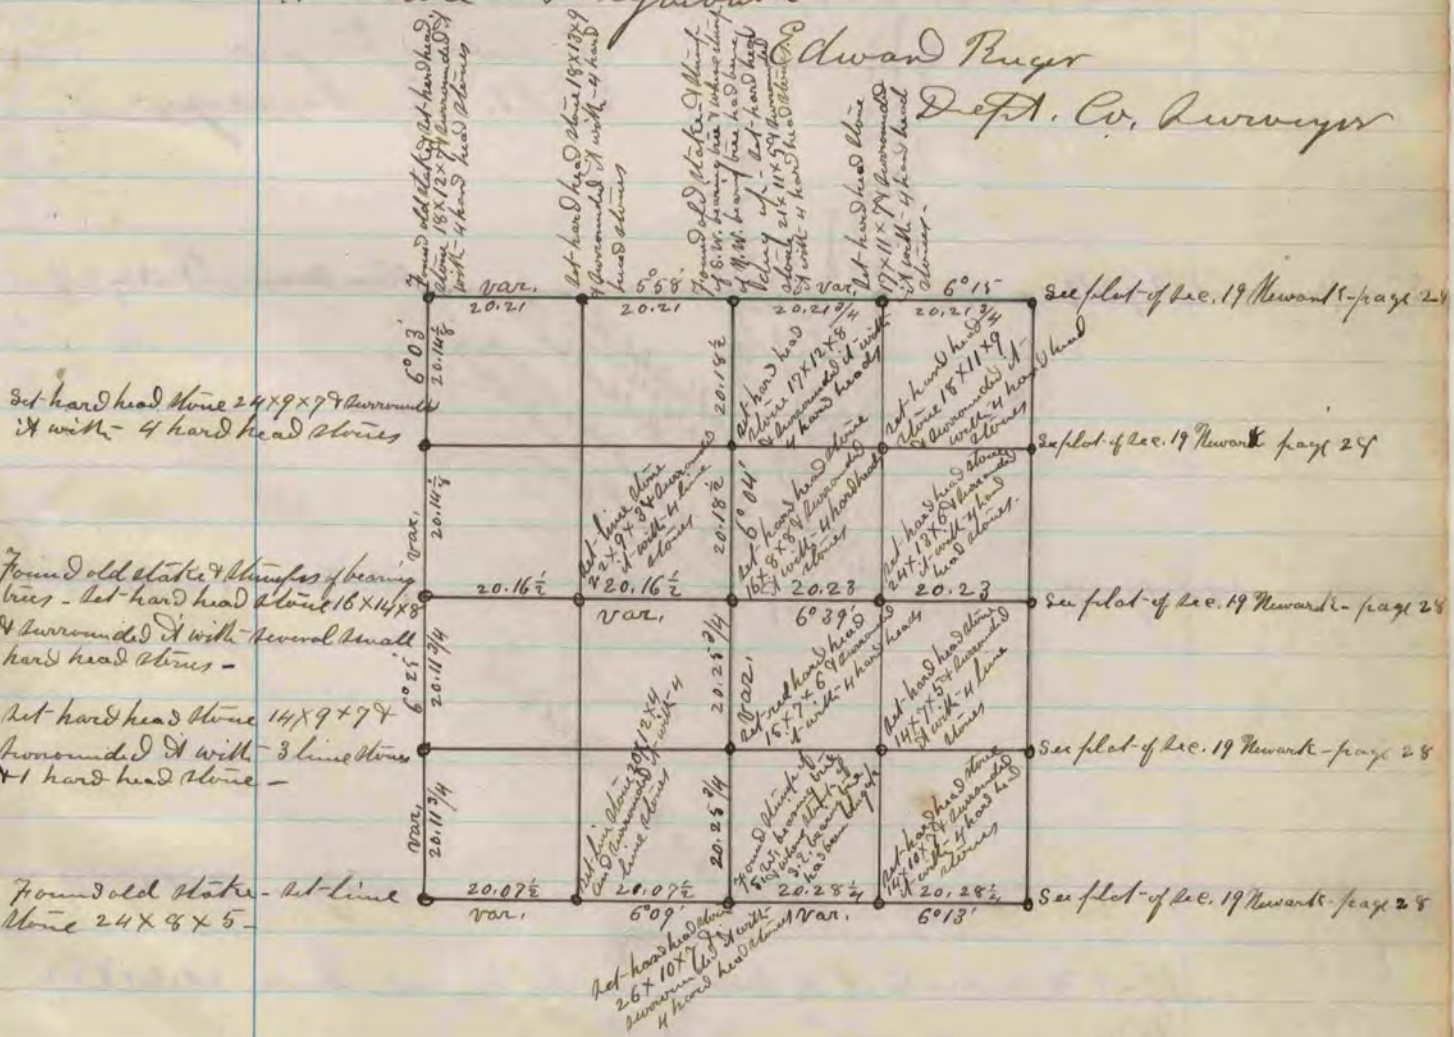

The above is a plot & record of a survey made by me, Nov. 30 & Dec. 16, 17 & 19, 1870, on Section 23 Plymouth

Edward Rieger  
Deft. Co. Surveyor

The above is a plot & record of a survey made by me Dec. 14 1870, on Section 24 Avon

Edward Rieger  
Deft. Co. Surveyor