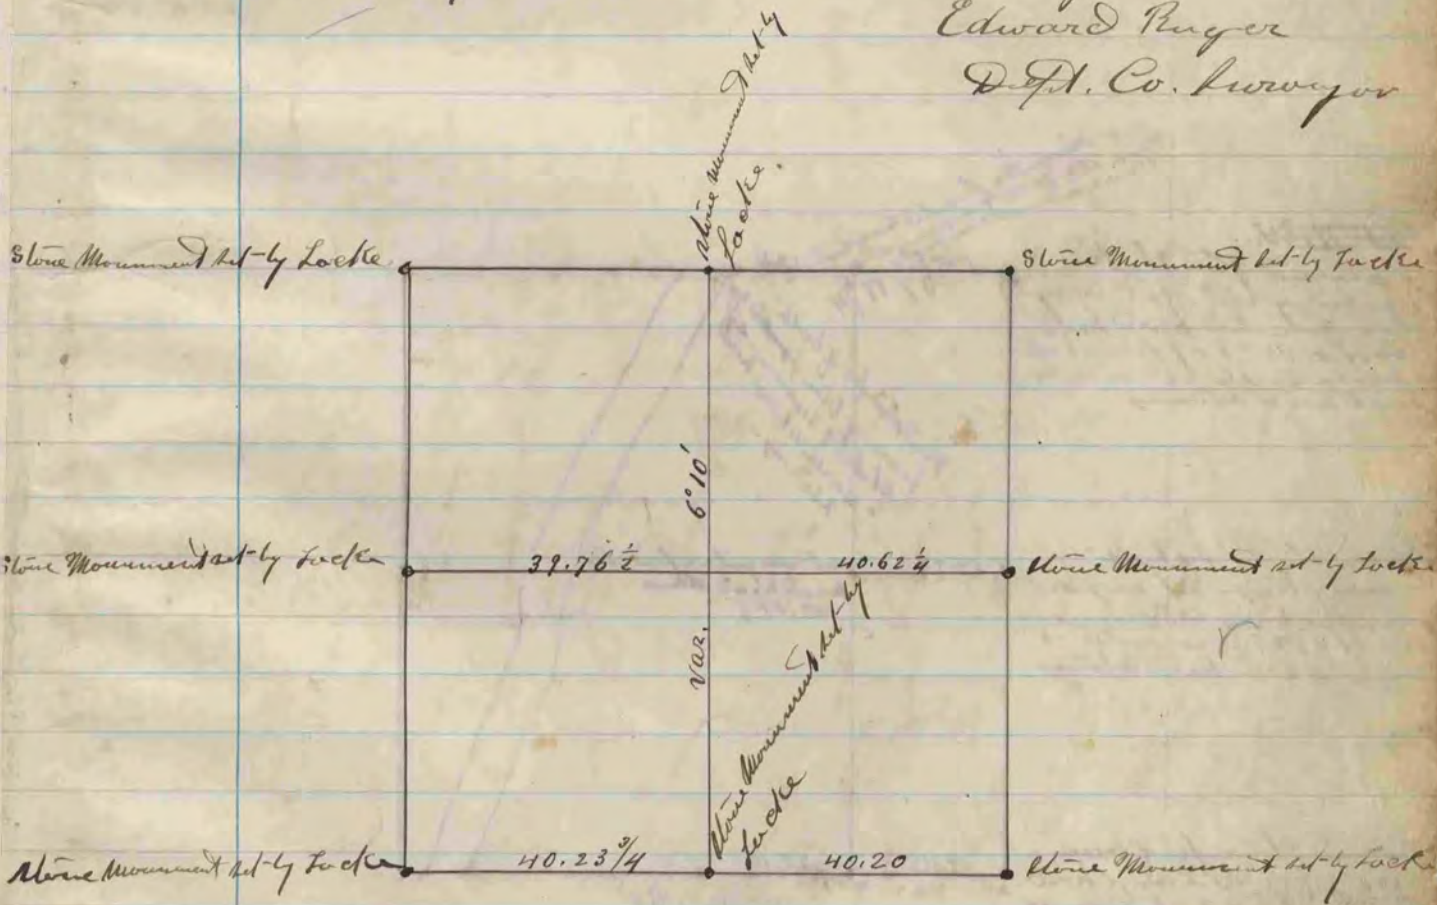

The above is a plat and record of a survey made by me, May 16, 1870, on Section 25, Jamesville -
Edward Rieger
Dist. Co. Surveyor

The above is a plat & record of a survey made by me, June 11, 1870, on Section 13, Plymouth -
Edward Rieger
Dist. Co. Surveyor